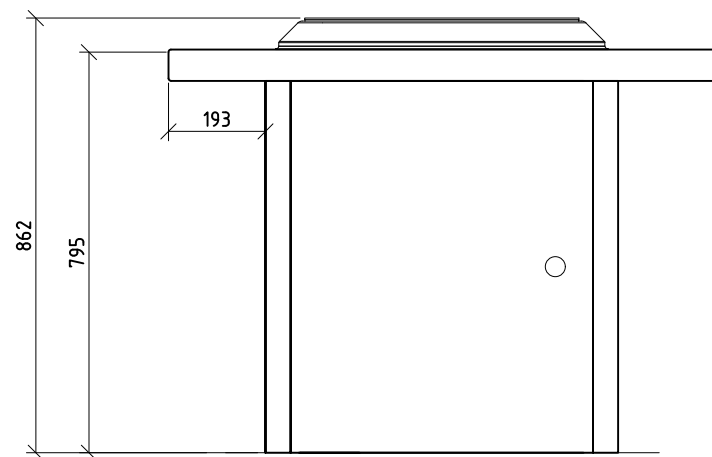

ALL DIMENSIONS IN MILLIMETRES - DO NOT SCALE

EVOLVE SINGLE BBQ

- KB401 Single hotplate

1 PLAN
SCALE (1:15)

2 FRONT ELEVATION
SCALE (1:15)

3 SIDE ELEVATION
SCALE (1:15)

REVISION	DATE:	DRAWN BY.
6		
5		
4		
3		
2		
1		