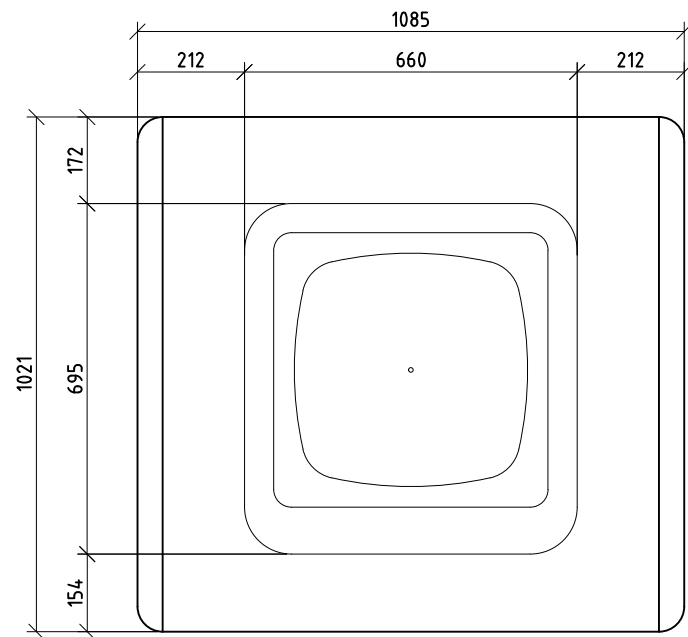

ALL DIMENSIONS IN MILLIMETRES - DO NOT SCALE

EVOLVE SINGLE BBQ

- KB401 Single hotplate

1 PLAN
SCALE (1:15)

2 FRONT ELEVATION
SCALE (1:15)

3 SIDE ELEVATION
SCALE (1:15)

REVISION	DATE:	DRAWN BY.
6		
5		
4		
3		
2		
1		