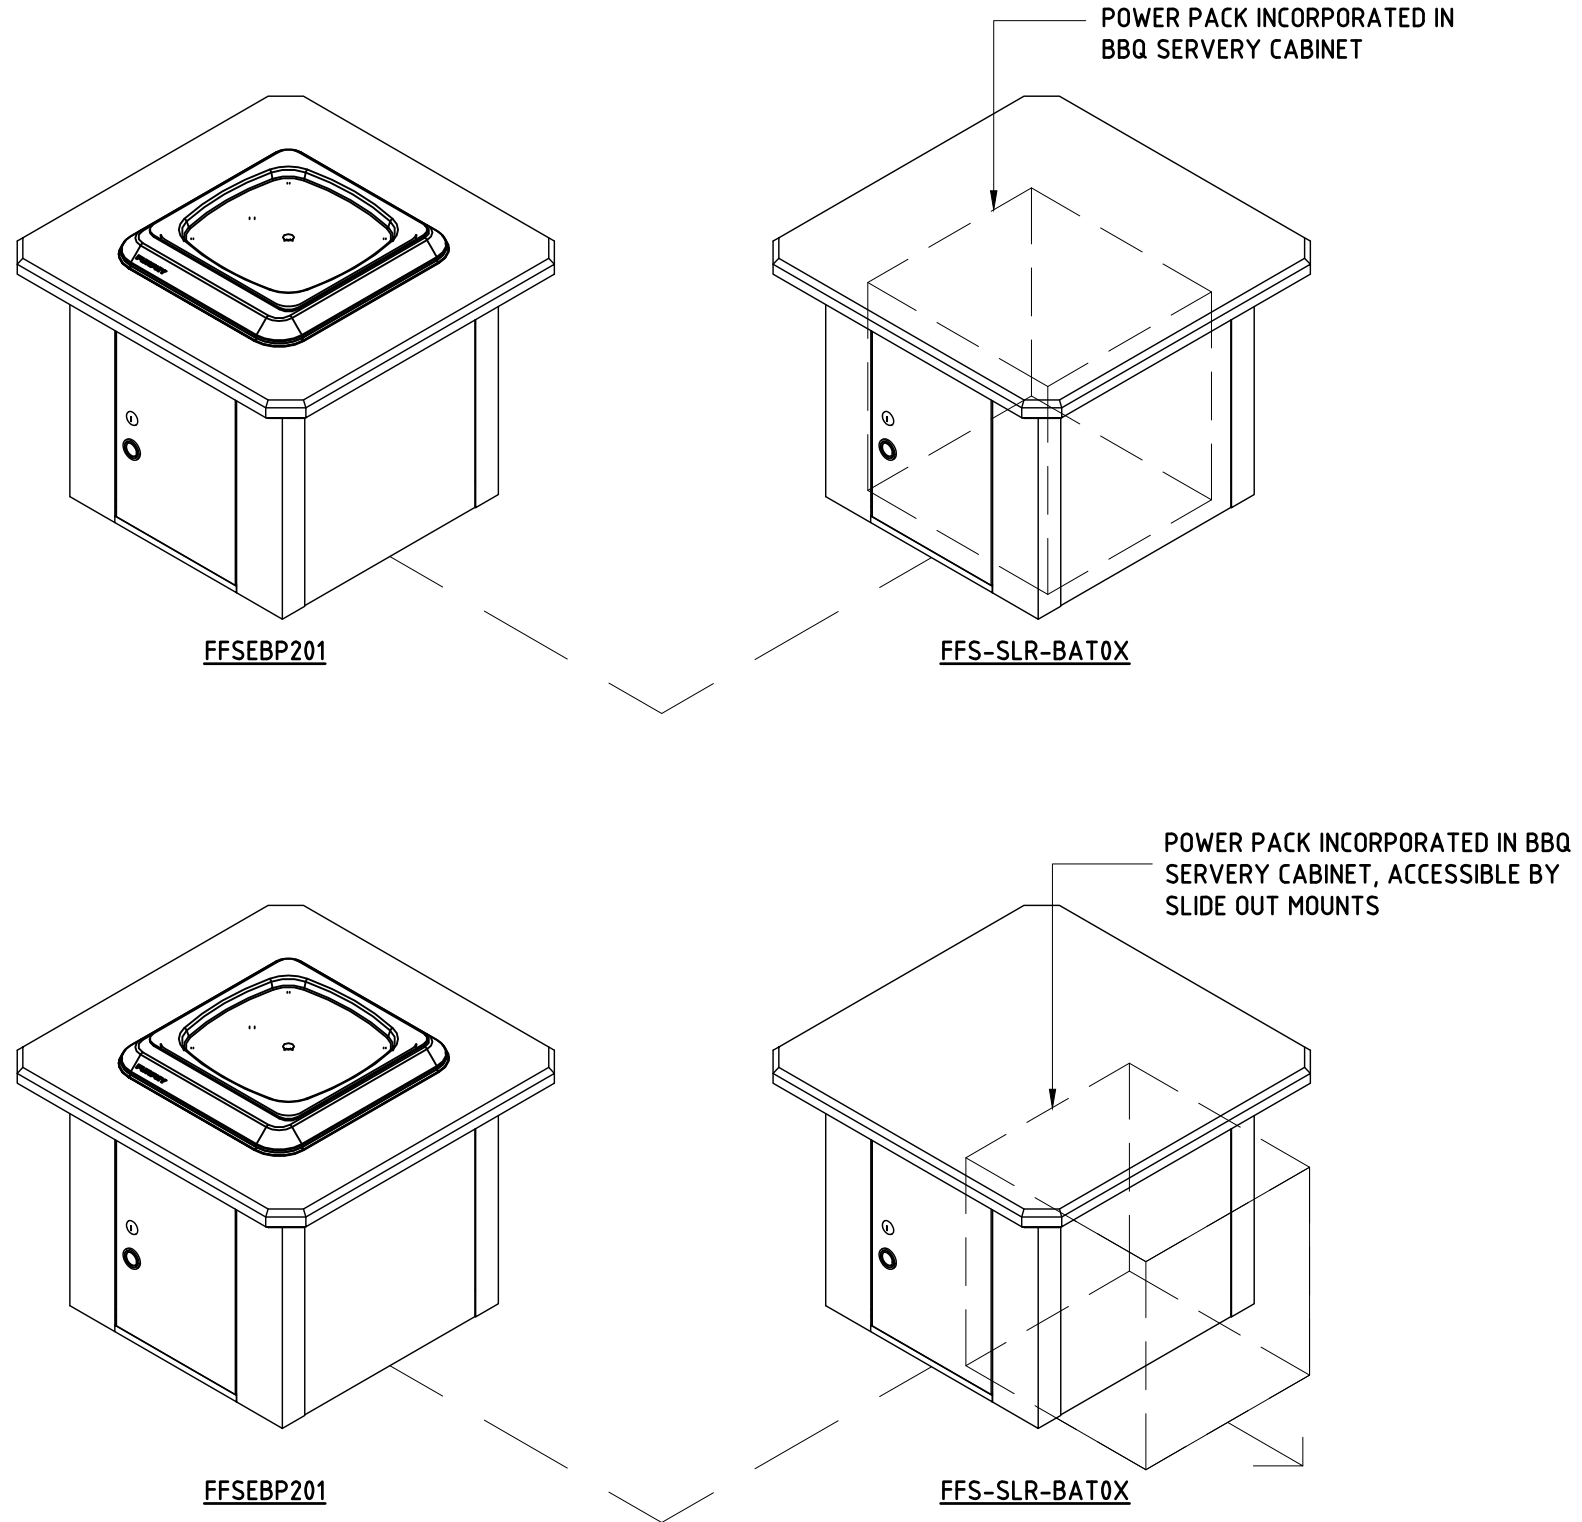

ALL DIMENSIONS IN MILLIMETRES - DO NOT SCALE

FFSEBP201 - STANDARD PREMIUM SINGLE HOTPLATE BBQ  
 FFS-SLR-BAT0X - POWER PACK SERVERY

REVISION	DATE:	DRAWN BY.		CLIENT NAME	PROJECT No.	PAGE
6			 © FURPHY FOUNDRY PTY LTD THIS DOCUMENT IS AND SHALL REMAIN THE PROPERTY OF FURPHY FOUNDRY. UNAUTHORISED USE OF THIS DOCUMENT IN ANY FORM IS PROHIBITED.	FURPHY FOUNDRY	NPD-1004	A3
5				PROJECT	DATE:	DRAWN
4				SOLAR BBQ CONFIGURATIONS	27.02.24	JAR
3					DRAWING No.	SCALE
2					SBBQ-1004	NTS
1					SHEET No.	REV.
				DRAWING TITLE	102	-
				FFSEBP201 + FFS-SLR-BAT0X - SINGLE BBQ & POWER PACK		