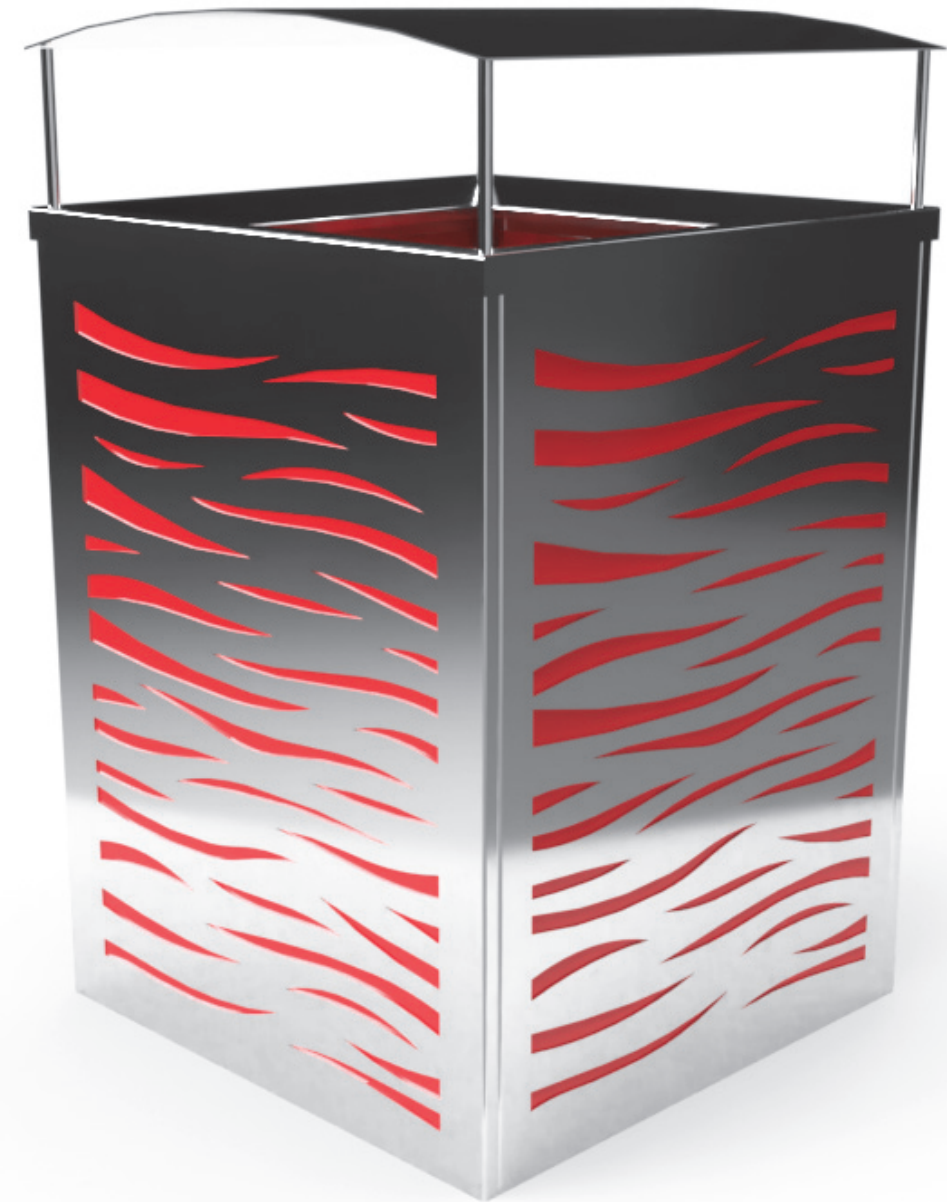

MATERIAL:  
FFSC013033 - Gr.304 STAINLESS STEEL - No.4 BRUSH FINISH  
FFSC013039 - Gr.316 STAINLESS STEEL - No.4 BRUSH FINISH

**SIDE ELEVATION**

SCALE: 1:10

**FRONT ELEVATION**

SCALE: 1:10