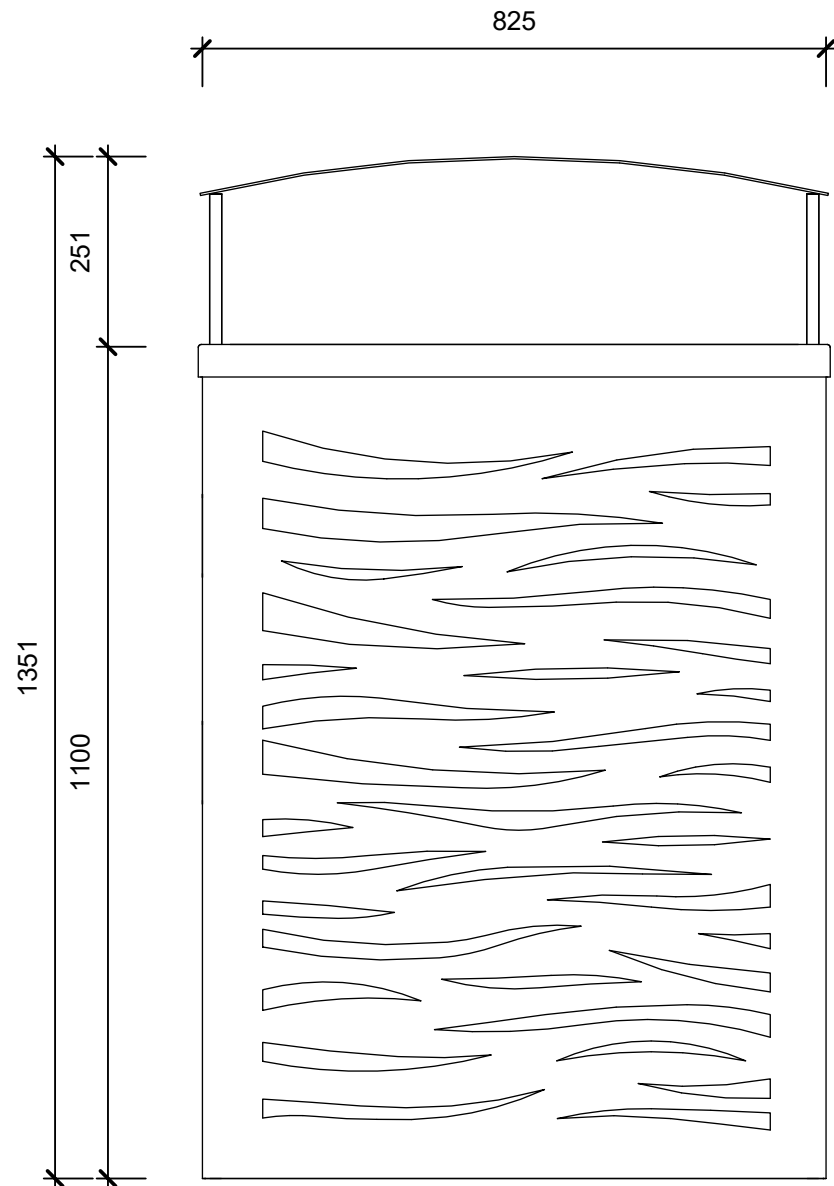

MATERIAL:  
FFSC013033 - Gr.304 STAINLESS STEEL - No.4 BRUSH FINISH  
FFSC013039 - Gr.316 STAINLESS STEEL - No.4 BRUSH FINISH

**SIDE ELEVATION**

SCALE: 1:10

**FRONT ELEVATION**

SCALE: 1:10