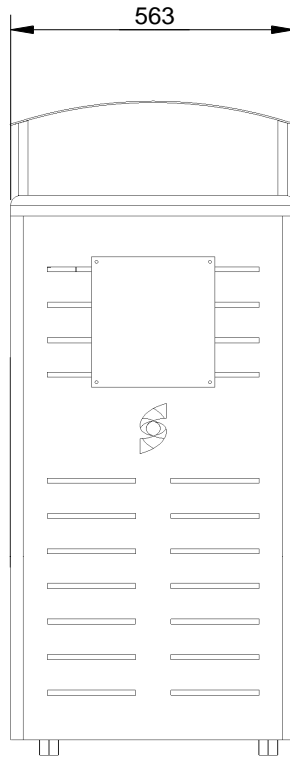

Quality
ISO 9001
SAI GLOBAL

SPECIFICATION:

MATERIAL:

Mild steel unless otherwise stated
Lid panel: Stainless steel

DIMENSIONS:

All in mm unless otherwise stated

FINISH:

Galvanised with optional Powder Coated
Lid - Polished No. 4 finish

GROUND ATTACHMENT:

Bolt down

CONFIDENTIAL

REVISION	#	DESCRIPTION	BY	DATE	DRAWN	DRAWN DATE	CHECKED	CHECKED DATE	SCALE	A4
	1	1	ORIGINAL DRAWING	RBC	12.5.14	R.CRIGTON	12.5.14			
2	2									
3	3									
4	4									
5	5									

DOG WASTE BIN 80L
SPEC.

FFSB013044

REV.
1

SHEET
1 OF 2