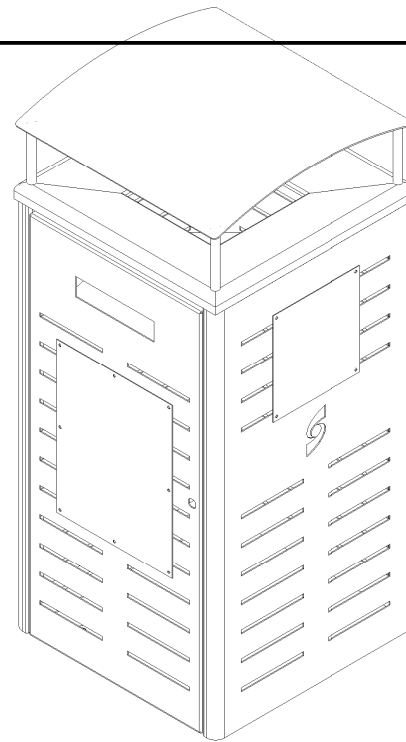

Quality
ISO 9001
SAI GLOBAL

SPECIFICATION:

MATERIAL:

Mild steel unless otherwise stated
Lid panel: Stainless steel

DIMENSIONS:

All in mm unless otherwise stated

FINISH:

Galvanised with optional Powder Coated
Lid - Polished No. 4 finish

GROUND ATTACHMENT:

Bolt down

CONFIDENTIAL

REVISION	#	DESCRIPTION	BY	DATE	DRAWN	DRAWN DATE	CHECKED	CHECKED DATE	SCALE	A4
	1	1	ORIGINAL DRAWING	RBC	12.5.14	R.CRIGTON	12.5.14			
2	2									
3	3									
4	4									
5	5									

DOG WASTE BIN 80L
SPEC.

FFSB013044

REV.
1

SHEET
1 OF 2