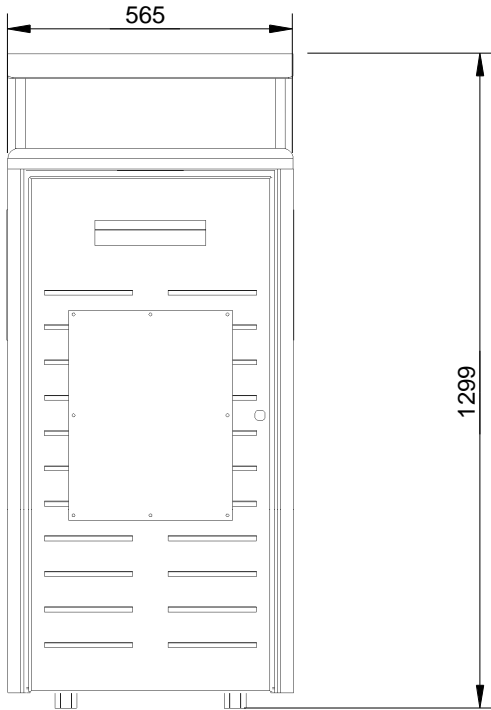

Quality
ISO 9001
SAI GLOBAL

SPECIFICATION:

MATERIAL:

Mild steel unless otherwise stated
Lid panel: Stainless steel

DIMENSIONS:

All in mm unless otherwise stated

FINISH:

Galvanised with optional Powder Coated
Lid - Polished No. 4 finish

GROUND ATTACHMENT:

Bolt down

CONFIDENTIAL

REVISION	#	DESCRIPTION	BY	DATE	DRAWN	DRAWN DATE	CHECKED	CHECKED DATE	SCALE	A4
	1	1	ORIGINAL DRAWING	RBC	12.5.14	R.CRIGTON	12.5.14			
2	2									
3	3									
4	4									
5	5									

DOG WASTE BIN 80L
SPEC.

FFSB013044

REV.
1

SHEET
1 OF 2