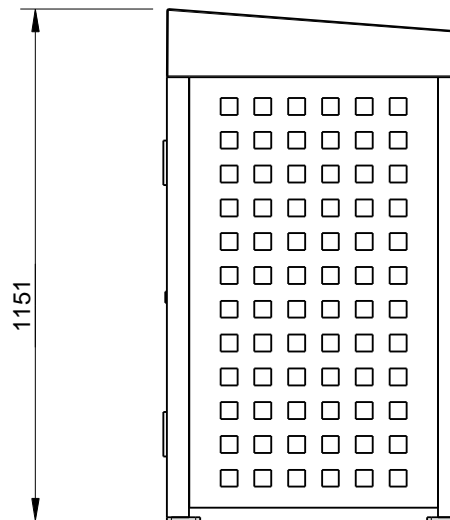

SPECIFICATION:

MATERIALS:
Main construction - Mild steel

DIMENSIONS:
mm unless otherwise stated

FINISH:
Powder coated

ATTACHMENT:
Bolt down

ENTRY:
Side entry

Quality
ISO 9001
SAI GLOBAL

© copyright

CONFIDENTIAL

REVISION #	DESCRIPTION	BY	DATE	DRAWN	DRAWN DATE	CHECKED	CHECKED DATE	SCALE	
								A4	
1	ORIGINAL DRAWING	SJ	31.1.11	R.CRIGTON	27.1.14			N/A	
2	FULL PRODUCT REVIEW	RBC	27.1.14					CORIO LITTER RECEPTACLE 120L - SIDE ENTRY SPEC.	
3									
4									
5									