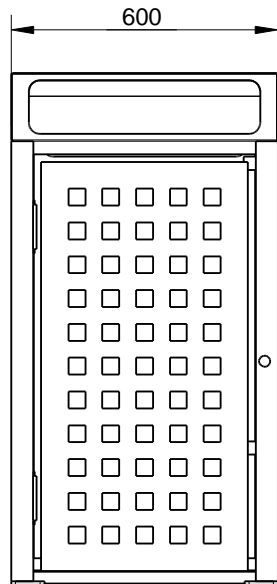

SPECIFICATION:

MATERIALS:
Main construction - Mild steel

DIMENSIONS:
mm unless otherwise stated

FINISH:
Powder coated

ATTACHMENT:
Bolt down

ENTRY:
Side entry

Quality
ISO 9001
SAI GLOBAL

© copyright

CONFIDENTIAL

REVISION #	DESCRIPTION	BY	DATE	DRAWN	DRAWN DATE	CHECKED	CHECKED DATE	SCALE	
								A4	
1	ORIGINAL DRAWING	SJ	31.1.11	R.CRIGTON	27.1.14			N/A	
2	FULL PRODUCT REVIEW	RBC	27.1.14					CORIO LITTER RECEPTACLE 120L - SIDE ENTRY SPEC.	
3									
4									
5									