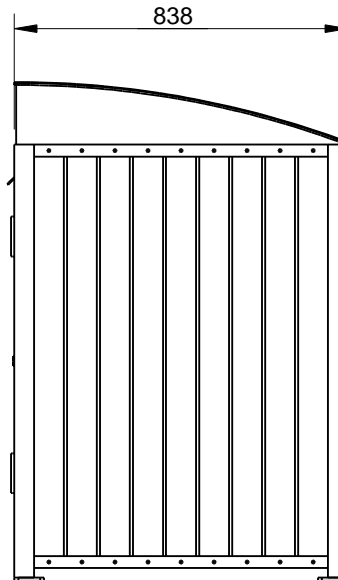

© copyright

CONFIDENTIAL

REVISION #	DESCRIPTION	BY	DATE	DRAWN	DRAWN DATE	CHECKED	CHECKED DATE	SCALE	A4										
										1	ORIGINAL DRAWING	DN	31.1.11	R.CRIGTON	22.11.13			N/A	
2	FULL PRODUCT REVIEW	RBC	22.11.13																
3																			
4																			
5																			

WOODGROVE RECYCLE UNIT 240L SPEC.

FFSB013021

REV. 2

SHEET 1 OF 3