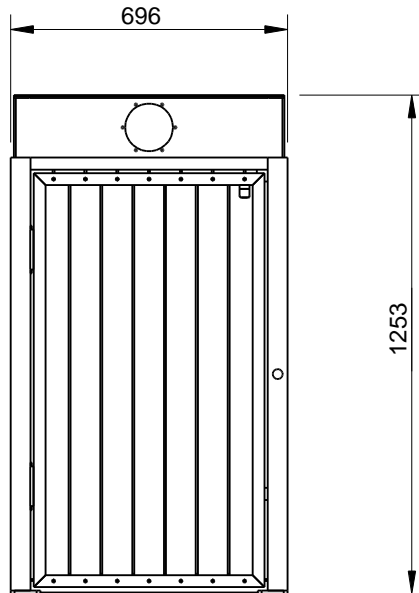

© copyright

CONFIDENTIAL

REVISION #	DESCRIPTION	BY	DATE	DRAWN	DRAWN DATE	CHECKED	CHECKED DATE	SCALE	A4										
										1	ORIGINAL DRAWING	DN	31.1.11	R.CRIGTON	22.11.13			N/A	
2	FULL PRODUCT REVIEW	RBC	22.11.13																
3																			
4																			
5																			

WOODGROVE RECYCLE UNIT 240L SPEC.

FFSB013021

REV. 2

SHEET 1 OF 3