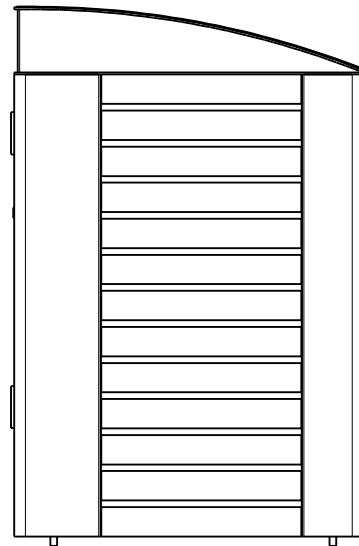

Quality
ISO 9001
SAI GLOBAL

SPECIFICATION:

MATERIAL:

Mild steel unless otherwise stated
Lid panel: Stainless steel
Slats: Hardwood timber / Modwood

DIMENSIONS:

All in mm unless otherwise stated

FINISH:

Steel - Powder Coated
Lid - Polished No. 4 finish
Timber - Oil Based

GROUND ATTACHMENT:

Bolt down

OPTIONAL LOGO
AND/OR
LOCATION
IDENTIFICATION

© copyright

CONFIDENTIAL

REVISION #	DESCRIPTION	BY	DATE	DRAWN	DRAWN DATE	CHECKED	CHECKED DATE	SCALE	A4
2									
3									
4									
5									