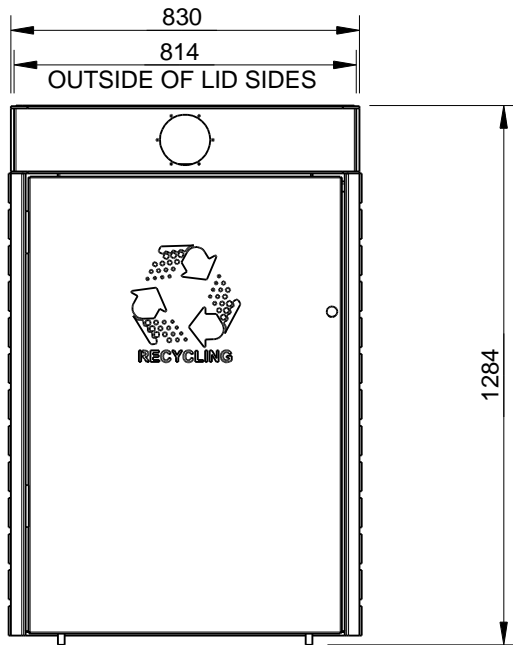

Quality
ISO 9001
SAI GLOBAL

SPECIFICATION:

MATERIAL:

Mild steel unless otherwise stated
Lid panel: Stainless steel
Slats: Hardwood timber / Modwood

DIMENSIONS:

All in mm unless otherwise stated

FINISH:

Steel - Powder Coated
Lid - Polished No. 4 finish
Timber - Oil Based

GROUND ATTACHMENT:

Bolt down

OPTIONAL LOGO
AND/OR
LOCATION
IDENTIFICATION

© copyright

CONFIDENTIAL

REVISION #	DESCRIPTION	BY	DATE	DRAWN	DRAWN DATE	CHECKED	CHECKED DATE	SCALE	A4
2									
3									
4									
5									

ROADSIDE RECYCLE UNIT 240L
SPEC.

FFSB013013

REV.
1

SHEET
1 OF 3