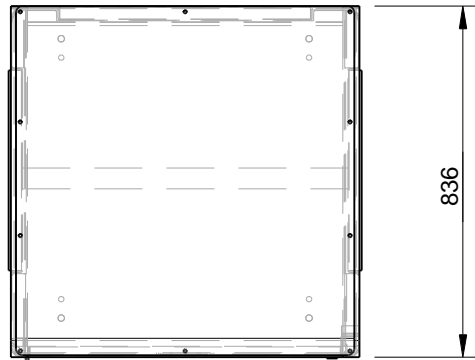

Quality
ISO 9001
SAI GLOBAL

SPECIFICATION:

MATERIAL:

Mild steel unless otherwise stated
Lid panel: Stainless steel
Slats: Hardwood timber / Modwood

DIMENSIONS:

All in mm unless otherwise stated

FINISH:

Steel - Powder Coated
Lid - Polished No. 4 finish
Timber - Oil Based

GROUND ATTACHMENT:

Bolt down