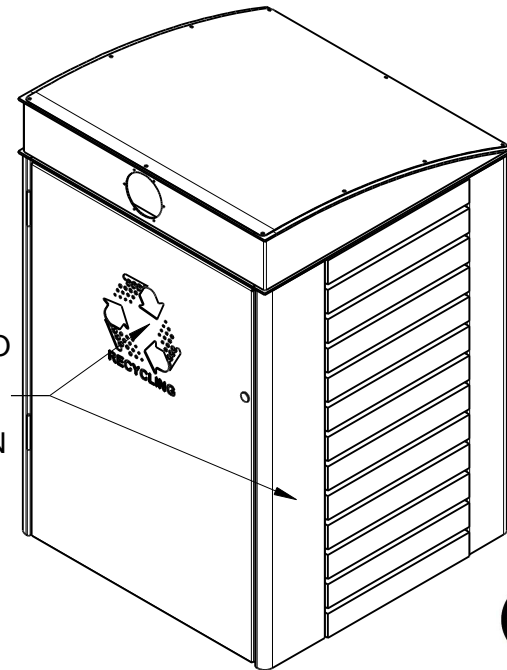

Quality
ISO 9001
SAI GLOBAL

SPECIFICATION:

MATERIAL:

Mild steel unless otherwise stated
Lid panel: Stainless steel
Slats: Hardwood timber / Modwood

DIMENSIONS:

All in mm unless otherwise stated

FINISH:

Steel - Powder Coated
Lid - Polished No. 4 finish
Timber - Oil Based

GROUND ATTACHMENT:

Bolt down

OPTIONAL LOGO
AND/OR
LOCATION
IDENTIFICATION

© copyright

CONFIDENTIAL

REVISION #	DESCRIPTION	BY	DATE	DRAWN	DRAWN DATE	CHECKED	CHECKED DATE	SCALE	A4
2									
3									
4									
5									

ROADSIDE RECYCLE UNIT 240L
SPEC.

FFSB013013

REV.
1

SHEET
1 OF 3