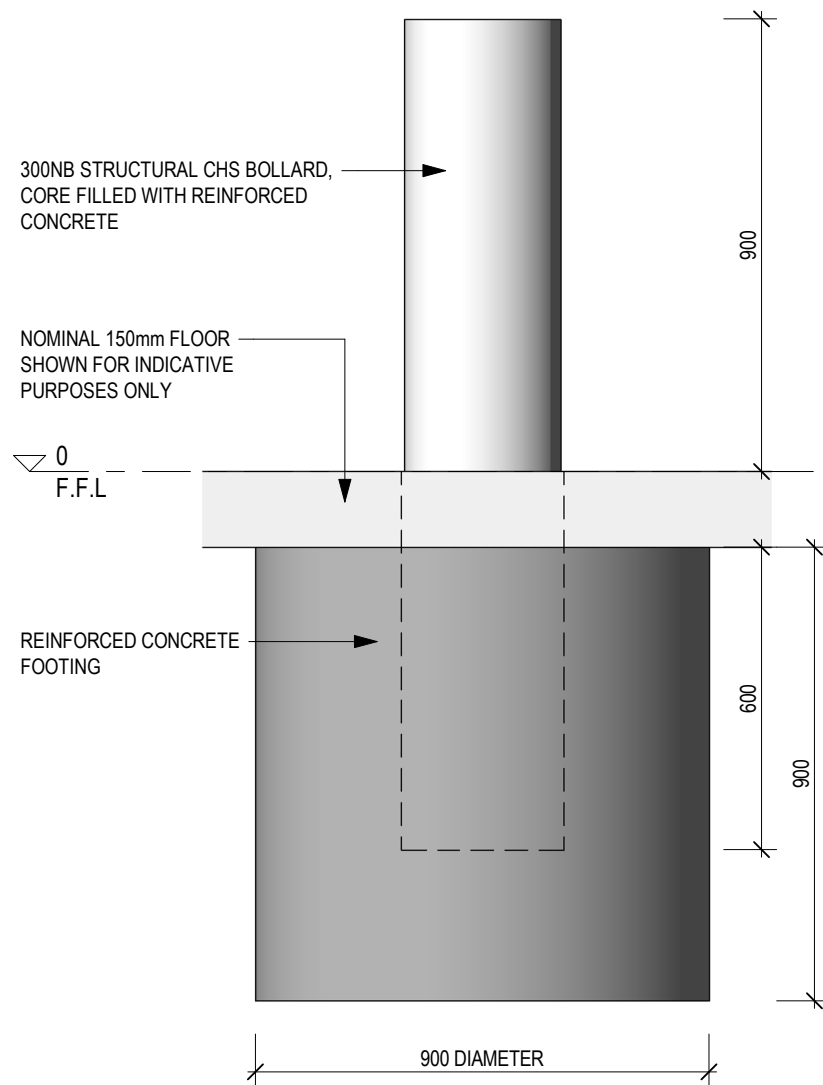

IMPACT SECURITY RANGE

FFSB008050 (330mm)

FFSB008051 (220mm)

STANDARD BOLLARDS

1 300NB BOLLARD ELEVATION
1:15 @ A3

2 200NB BOLLARD ELEVATION
1:15 @ A3

3 SECTIONAL PERSPECTIVE
@ A3