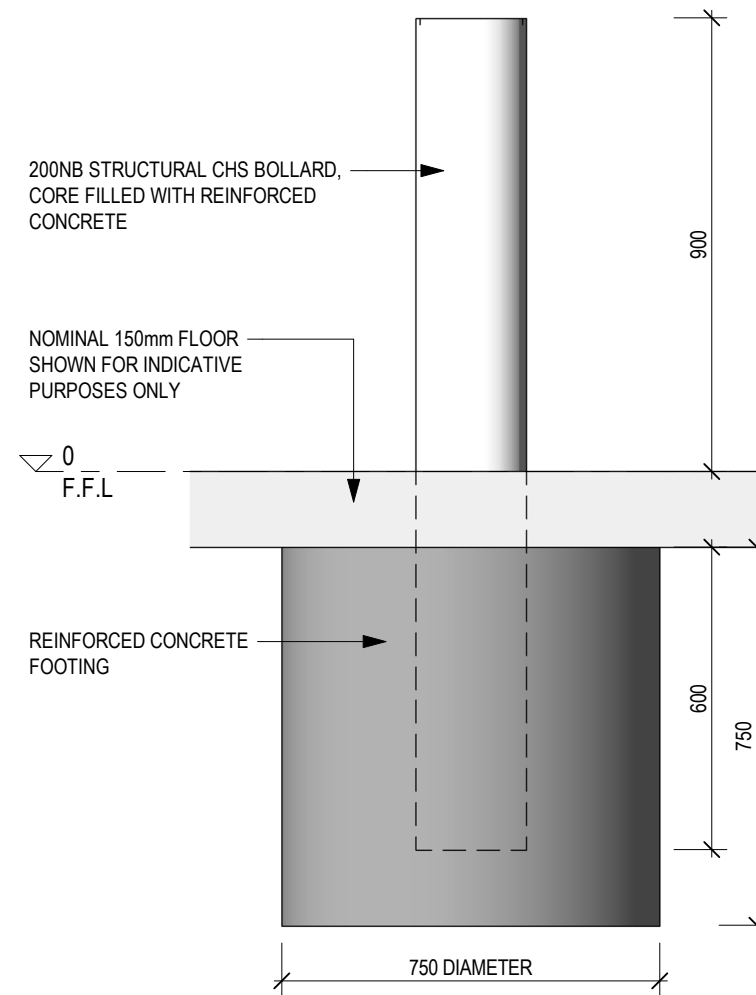

IMPACT SECURITY RANGE

FFSB008050 (330mm)

FFSB008051 (220mm)

STANDARD BOLLARDS

1 300NB BOLLARD ELEVATION
1:15 @ A3

2 200NB BOLLARD ELEVATION
1:15 @ A3

3 SECTIONAL PERSPECTIVE
@ A3