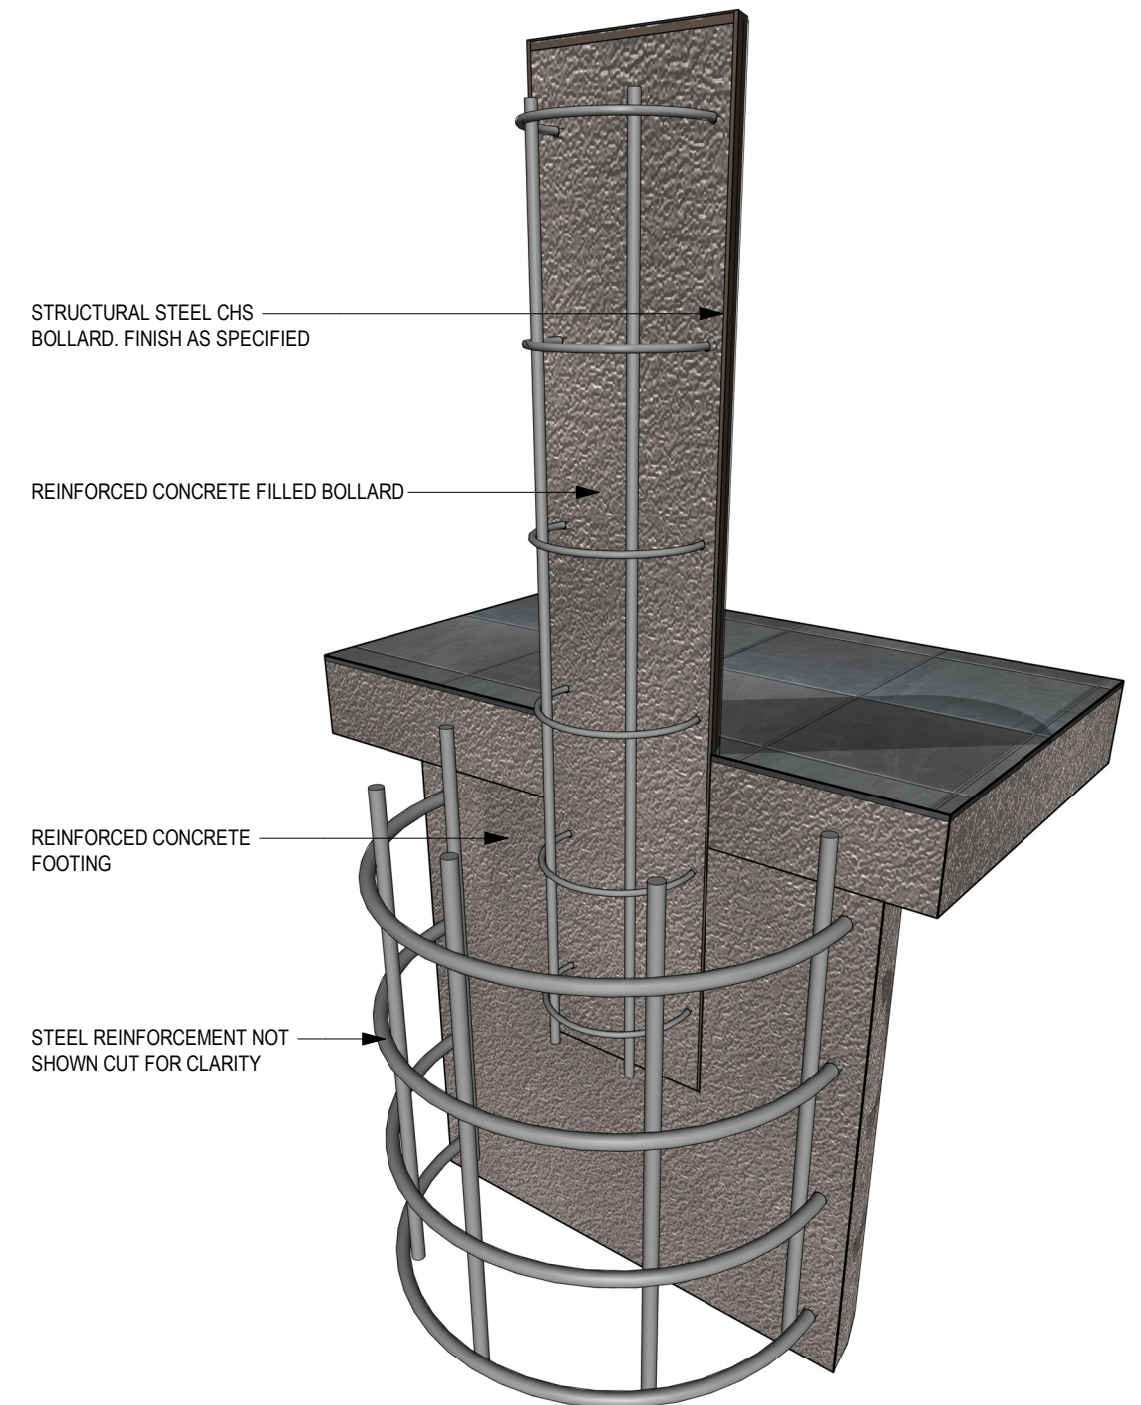

IMPACT SECURITY RANGE

FFSB008050 (330mm)

FFSB008051 (220mm)

STANDARD BOLLARDS

1 300NB BOLLARD ELEVATION
1:15 @ A3

2 200NB BOLLARD ELEVATION
1:15 @ A3

3 SECTIONAL PERSPECTIVE
@ A3