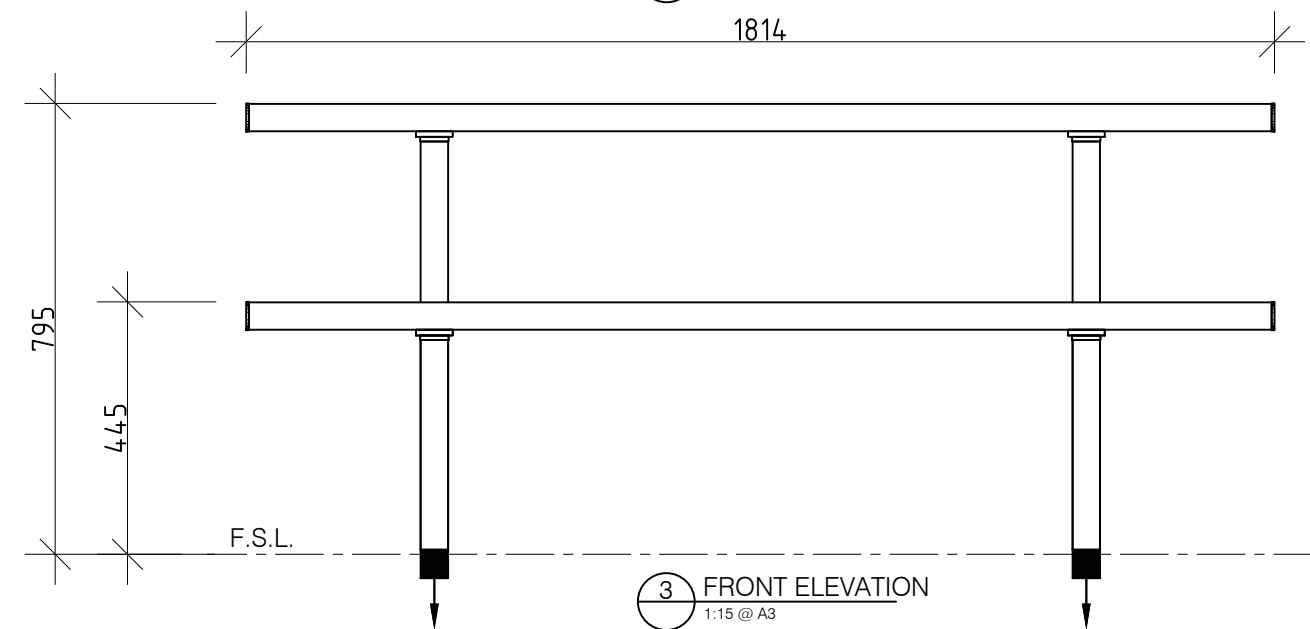

ALL DIMENSIONS IN MILLIMETRES - DO NOT SCALE

WOODGROVE RANGE

FFSB004007 1800mm PICNIC SETTING - IN GROUND

Slats available in:
Hardwood Timber (FFSB004007)
Aluminium (FFSB004007A)

1 PLAN
1:15 @ A3

2 END ELEVATION
1:15 @ A3