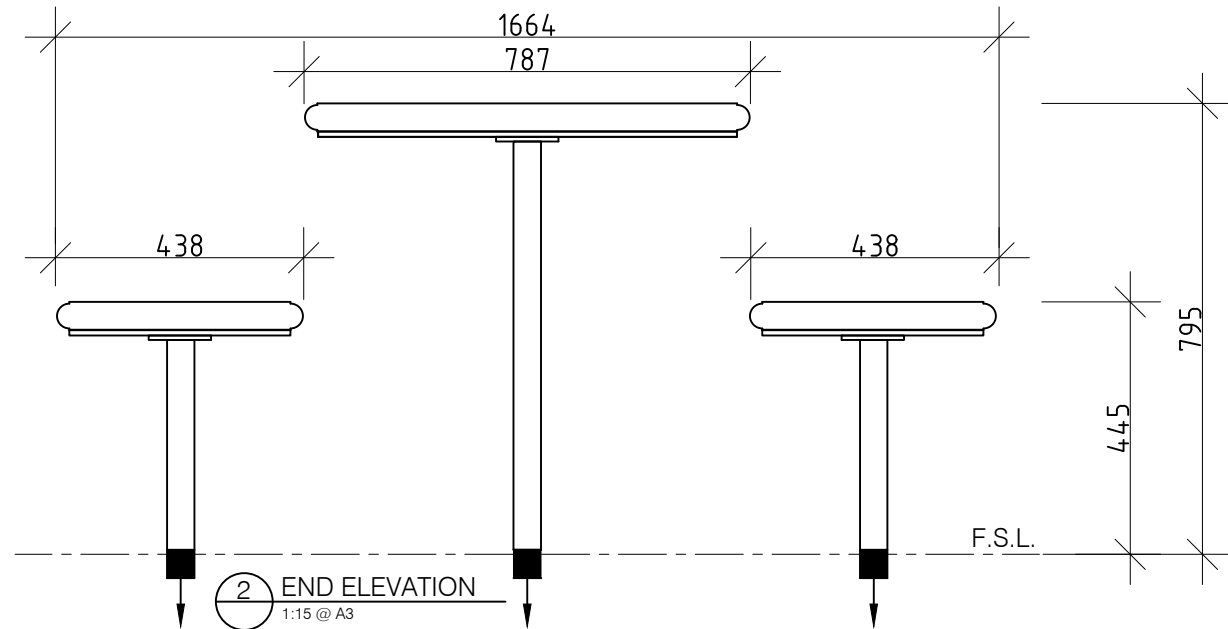

ALL DIMENSIONS IN MILLIMETRES - DO NOT SCALE

WOODGROVE RANGE

FFSB004007 1800mm PICNIC SETTING - IN GROUND

Slats available in:
Hardwood Timber (FFSB004007)
Aluminium (FFSB004007A)

1 PLAN
1:15 @ A3

2 END ELEVATION
1:15 @ A3