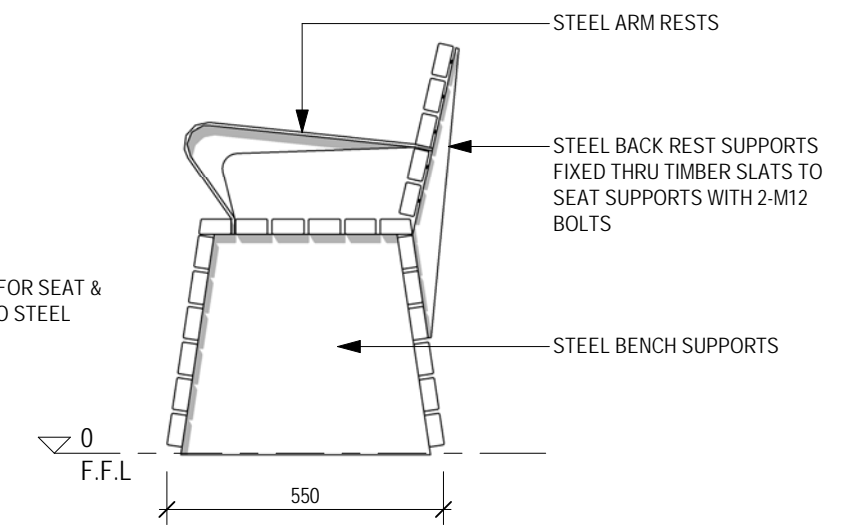

HORIZON RANGE

FFSB002021 3000mm SEAT

3 FRONT ELEVATION
1:15 @ A3

STEEL ARM RESTS

HWD TIMBER SLATS FOR SEAT & BACK REST. FIXED TO STEEL SUPPORTS

2 END ELEVATION
1:15 @ A3