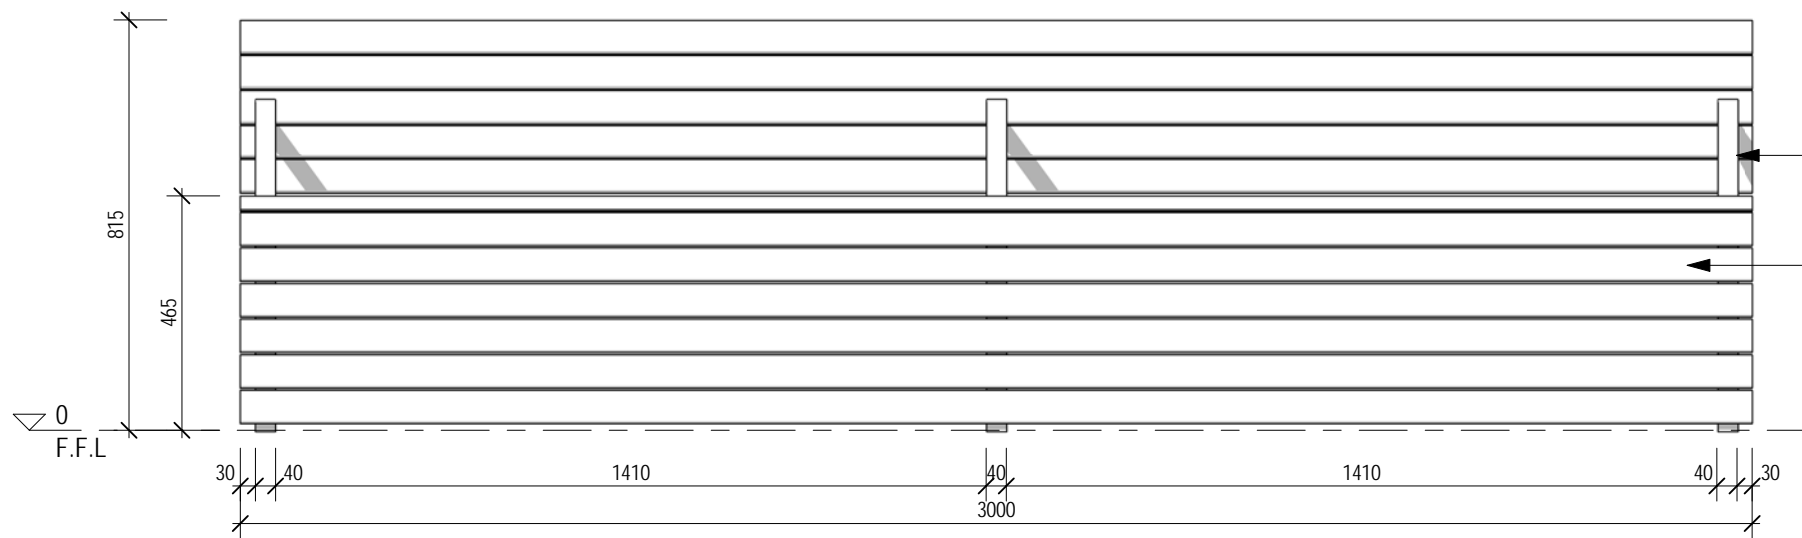

HORIZON RANGE

FFSB002021 3000mm SEAT

3 FRONT ELEVATION
1:15 @ A3

STEEL ARM RESTS

HWD TIMBER SLATS FOR SEAT & BACK REST. FIXED TO STEEL SUPPORTS

2 END ELEVATION
1:15 @ A3