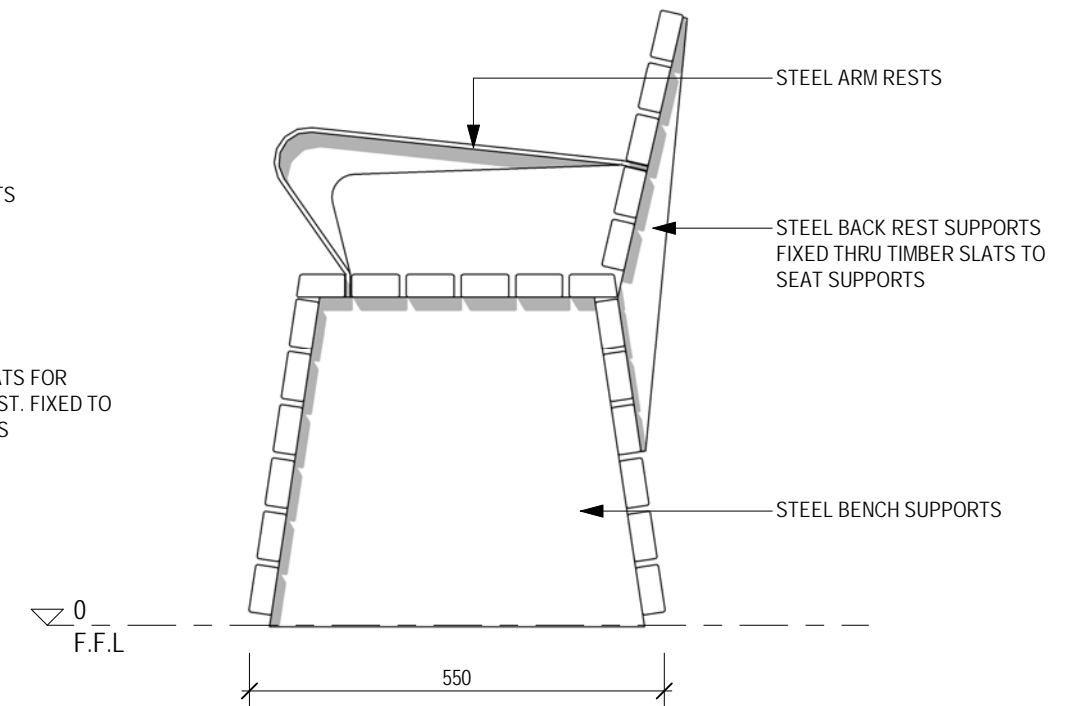

HORIZON RANGE

FFSB002020 1800mm SEAT

3 FRONT ELEVATION
1:10 @ A3

STEEL ARM RESTS
HWD TIMBER SLATS FOR SEAT & BACK REST. FIXED TO STEEL SUPPORTS

2 END ELEVATION
1:10 @ A3

STEEL ARM RESTS

STEEL BACK REST SUPPORTS
FIXED THRU TIMBER SLATS TO
SEAT SUPPORTS

STEEL BENCH SUPPORTS