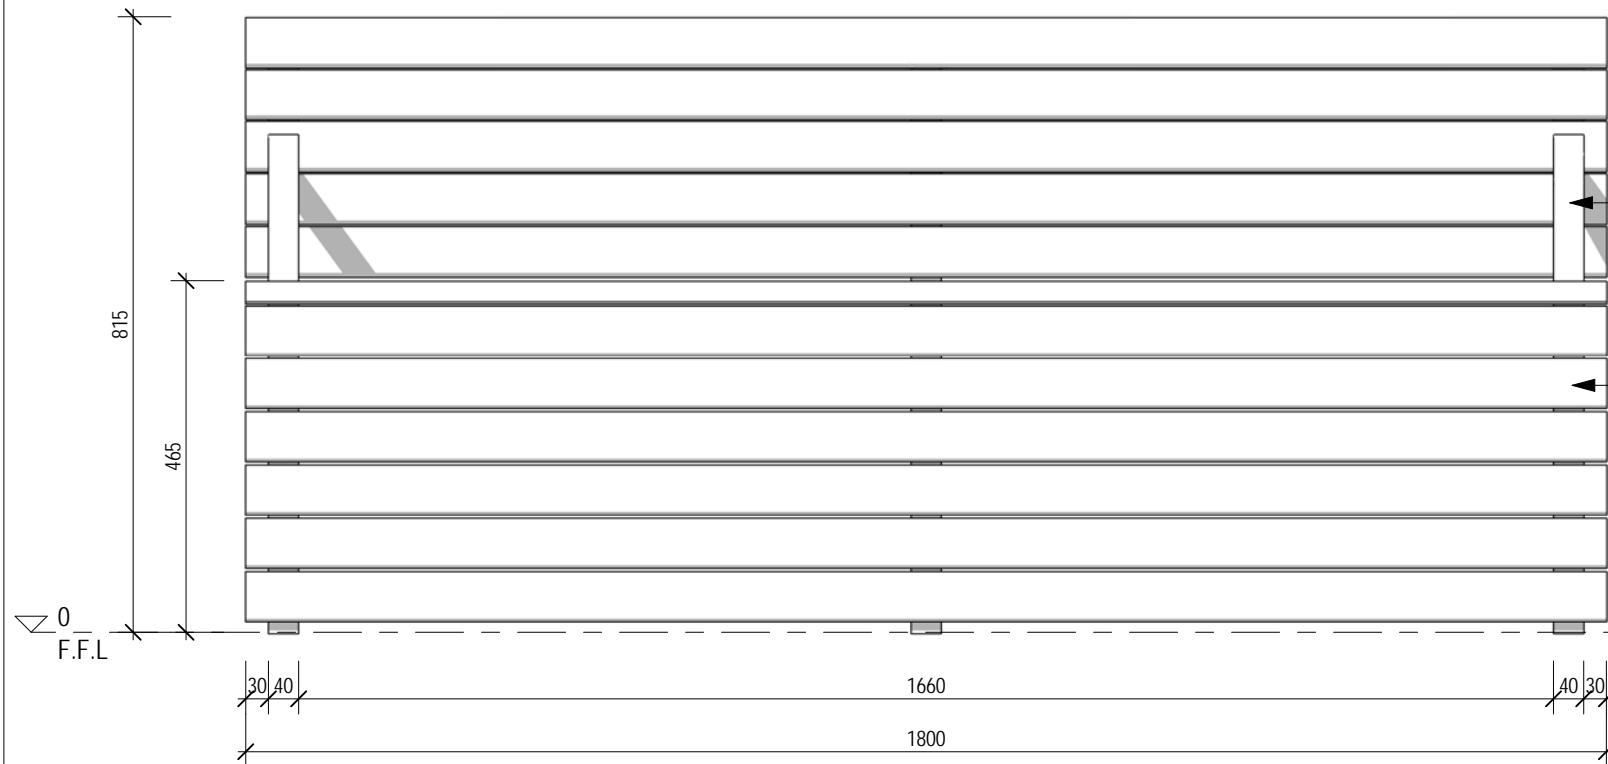

HORIZON RANGE

FFSB002020 1800mm SEAT

3 FRONT ELEVATION
1:10 @ A3

STEEL ARM RESTS
HWD TIMBER SLATS FOR SEAT & BACK REST. FIXED TO STEEL SUPPORTS

2 END ELEVATION
1:10 @ A3

STEEL ARM RESTS

STEEL BACK REST SUPPORTS
FIXED THRU TIMBER SLATS TO
SEAT SUPPORTS