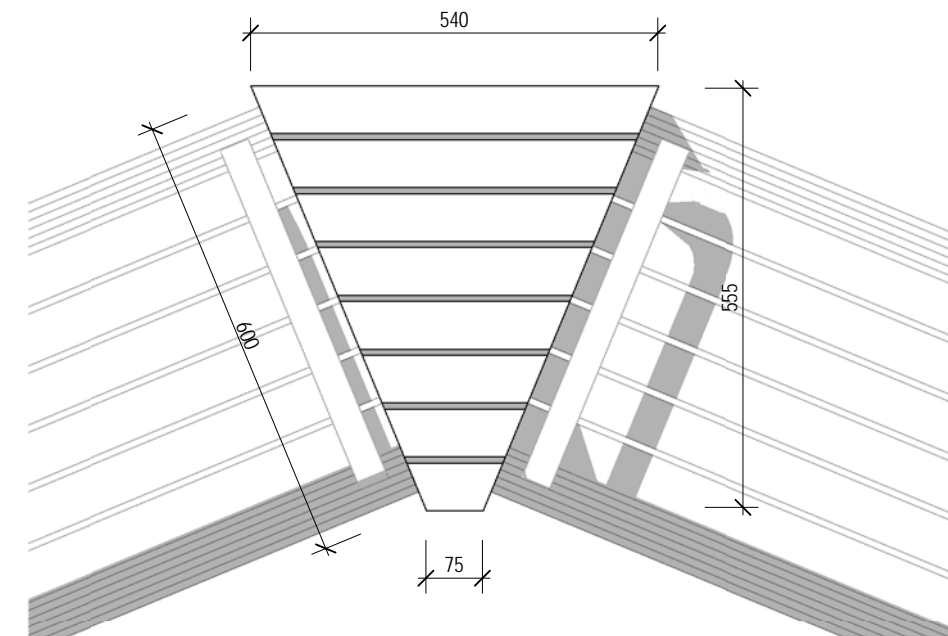

HORIZON RANGE

FFSB001052 TRIANGLE MODULE

BENCH & SEAT CONFIGURATIONS SHOWN AS EXAMPLES ONLY

2 END ELEVATION
1:10 @ A3

5 PLAN
001 1:10 @ A3