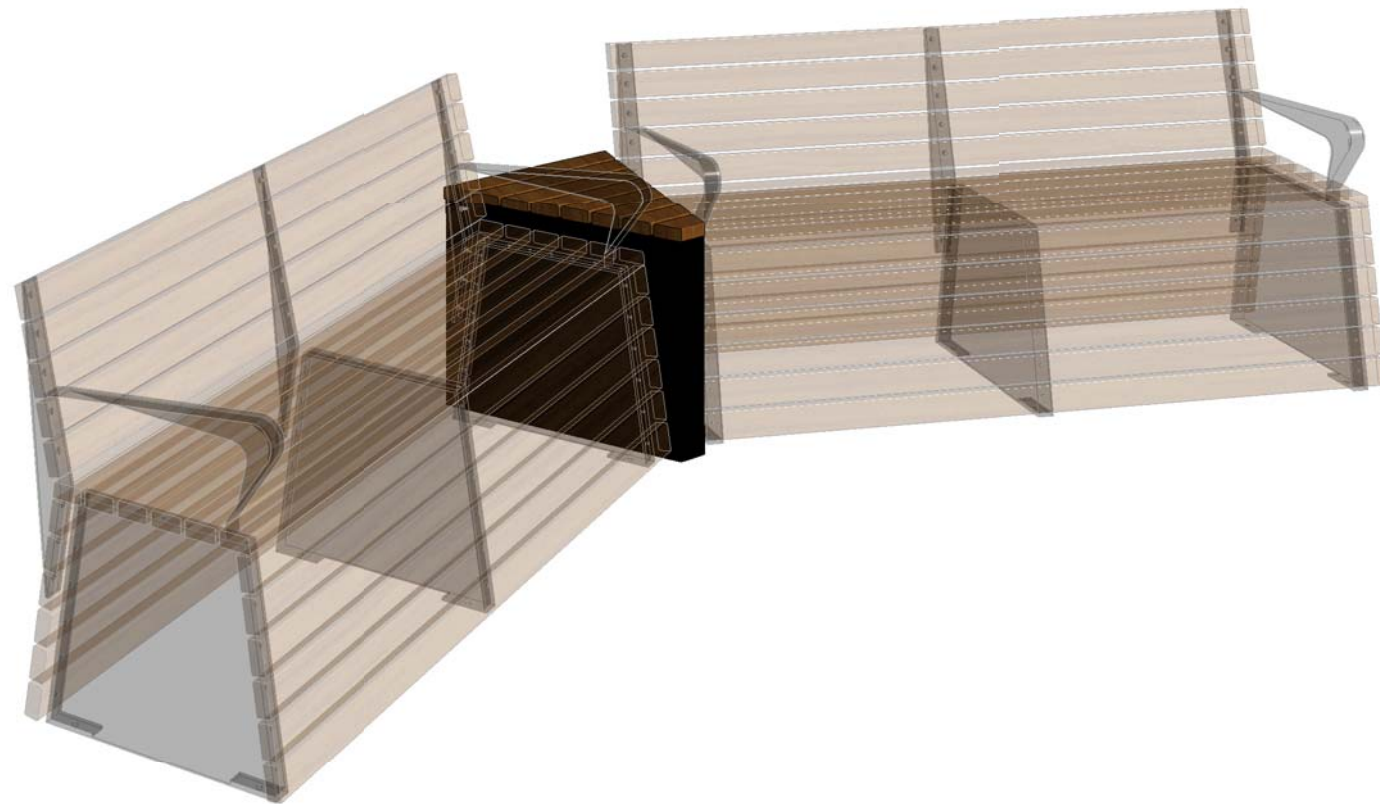

HORIZON RANGE

FFSB001052 TRIANGLE MODULE

BENCH & SEAT CONFIGURATIONS SHOWN AS EXAMPLES ONLY

2 END ELEVATION
1:10 @ A3

5 PLAN
001 1:10 @ A3