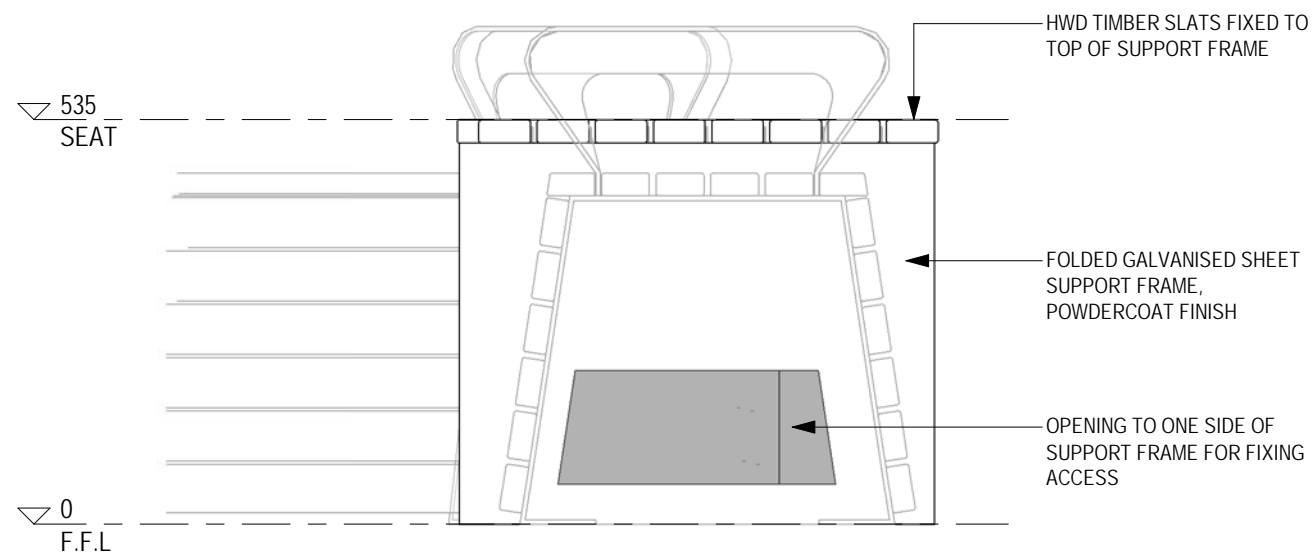

HORIZON RANGE

FFSB001052 TRIANGLE MODULE

BENCH & SEAT CONFIGURATIONS SHOWN AS EXAMPLES ONLY

2 END ELEVATION
1:10 @ A3

5 PLAN
001 1:10 @ A3