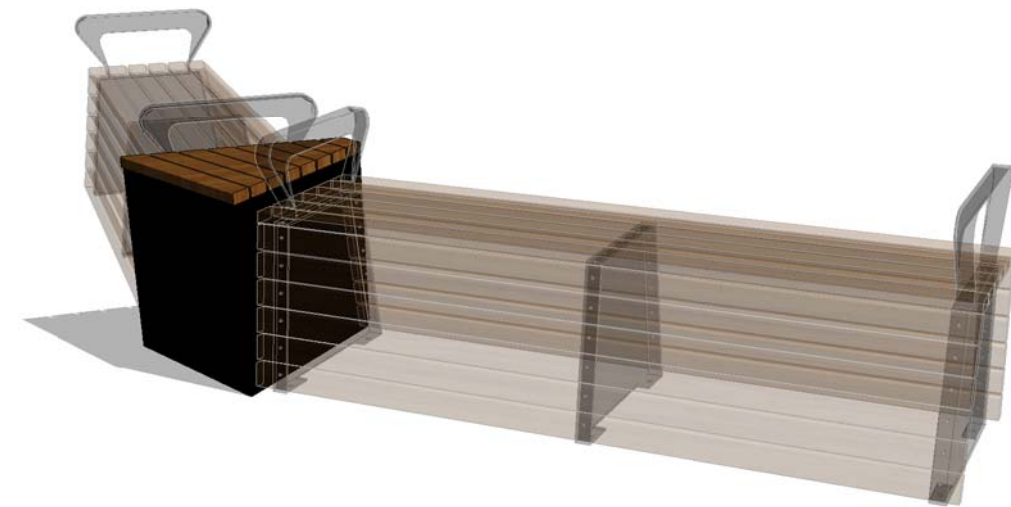

HORIZON RANGE

FFSB001052 TRIANGLE MODULE

BENCH & SEAT CONFIGURATIONS SHOWN AS EXAMPLES ONLY

2 END ELEVATION
1:10 @ A3

5 PLAN
001 1:10 @ A3