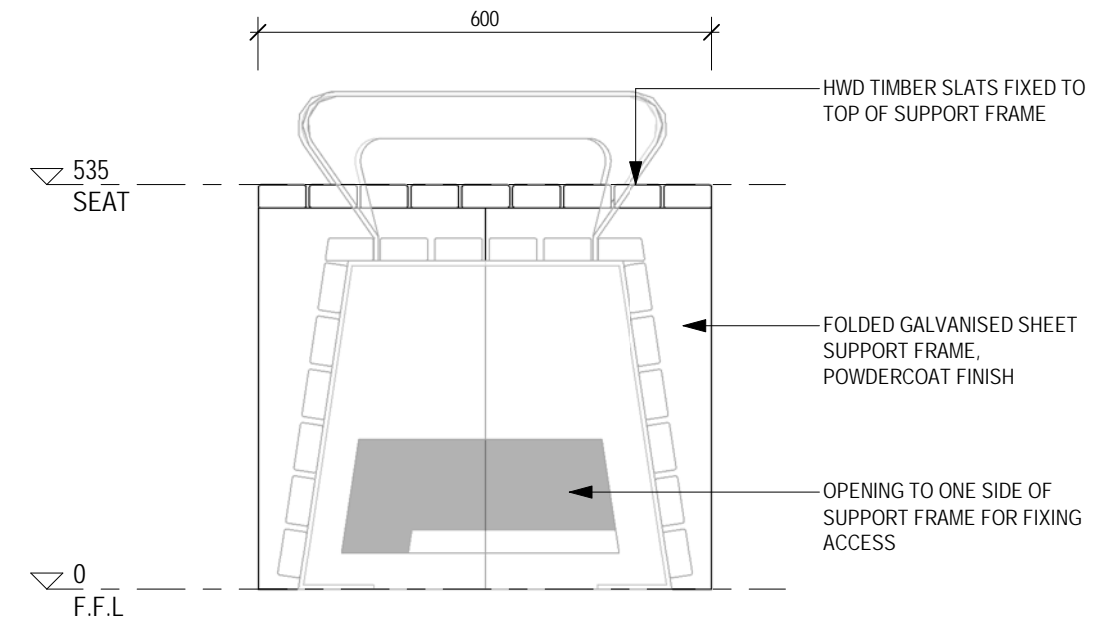

## FFSB001051 STRAIGHT MODULE

BENCH & SEAT CONFIGURATIONS SHOWN AS EXAMPLES ONLY

3 FRONT ELEVATION  
1:10 @ A3

2 END ELEVATION  
1:10 @ A3