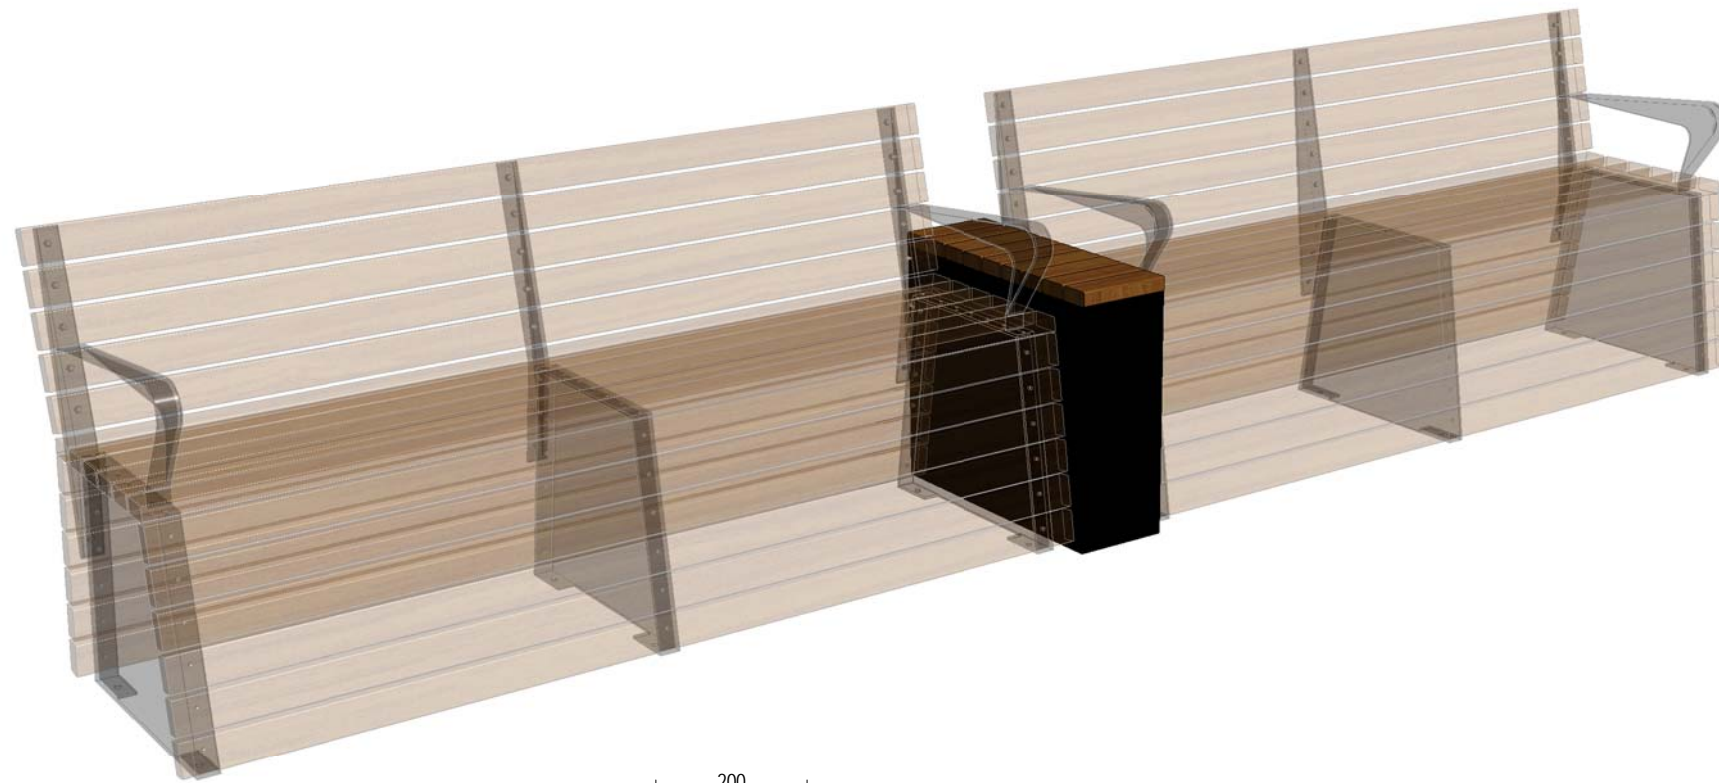

# HORIZON RANGE

## FFSB001051 STRAIGHT MODULE

BENCH & SEAT CONFIGURATIONS SHOWN AS EXAMPLES ONLY

3 FRONT ELEVATION  
1:10 @ A3

2 END ELEVATION  
1:10 @ A3