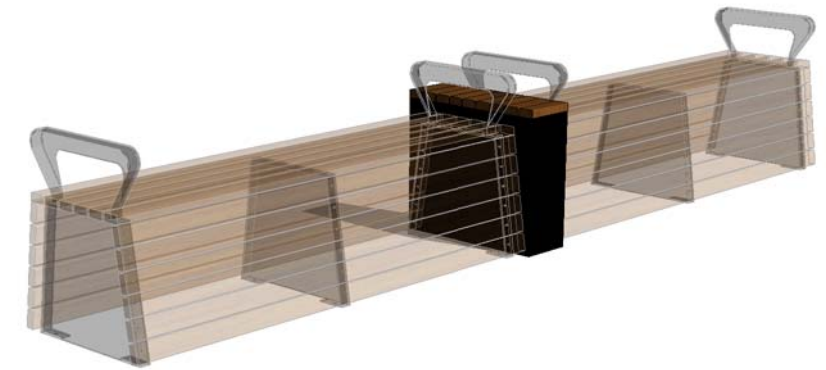

## FFSB001051 STRAIGHT MODULE

BENCH & SEAT CONFIGURATIONS SHOWN AS EXAMPLES ONLY

3 FRONT ELEVATION  
1:10 @ A3

2 END ELEVATION  
1:10 @ A3