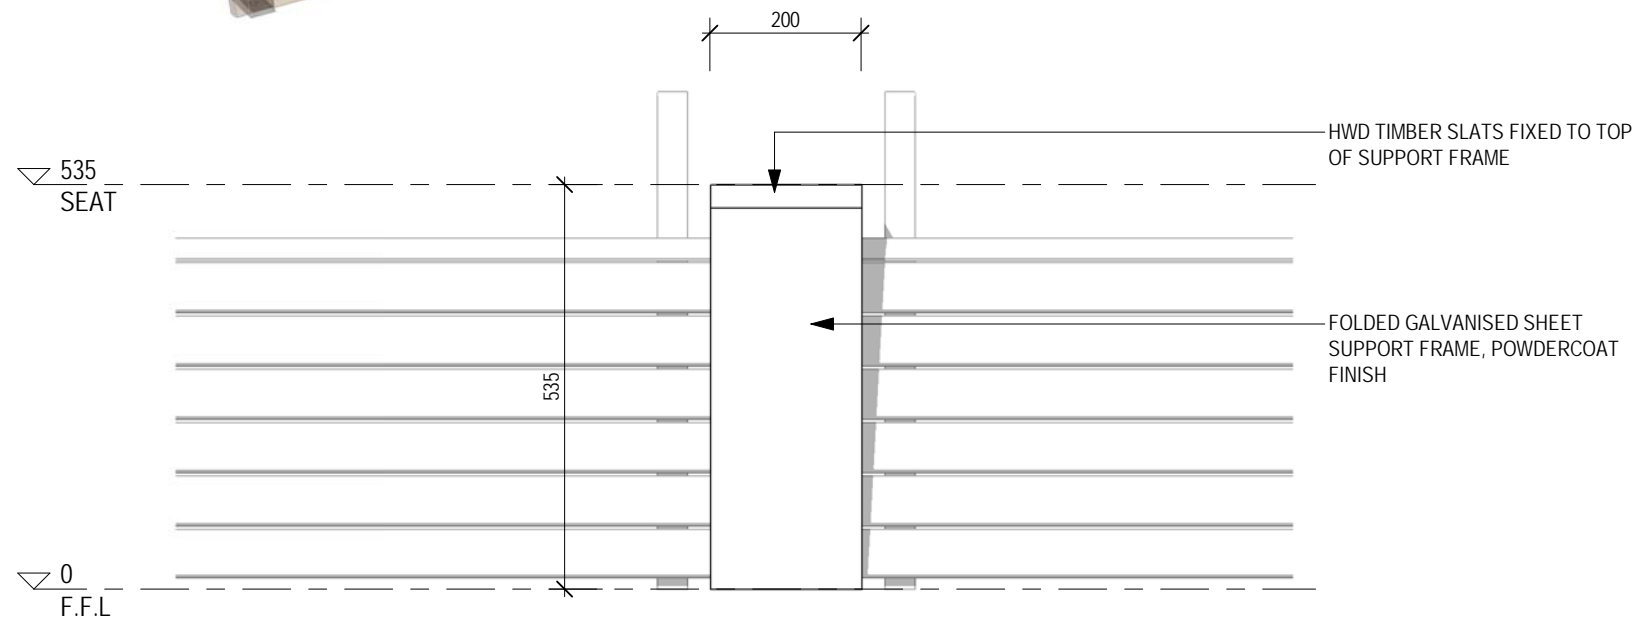

# HORIZON RANGE

## FFSB001051 STRAIGHT MODULE

BENCH & SEAT CONFIGURATIONS SHOWN AS EXAMPLES ONLY

3 FRONT ELEVATION  
1:10 @ A3

2 END ELEVATION  
1:10 @ A3