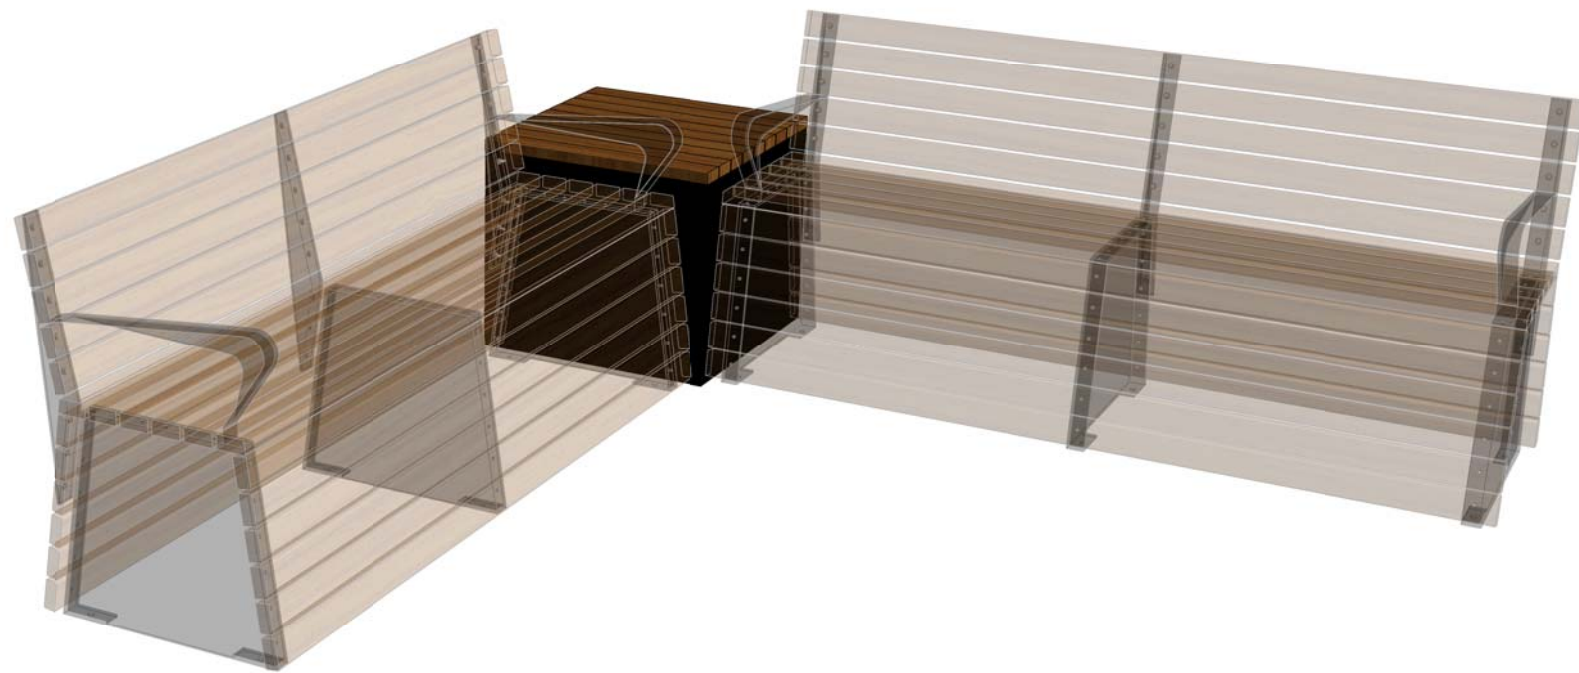

HORIZON RANGE

FFSB001050 RIGHT ANGLE MODULE

BENCH & SEAT CONFIGURATIONS SHOWN AS EXAMPLES ONLY

3 FRONT ELEVATION
1:10 @ A3

2 END ELEVATION
1:10 @ A3