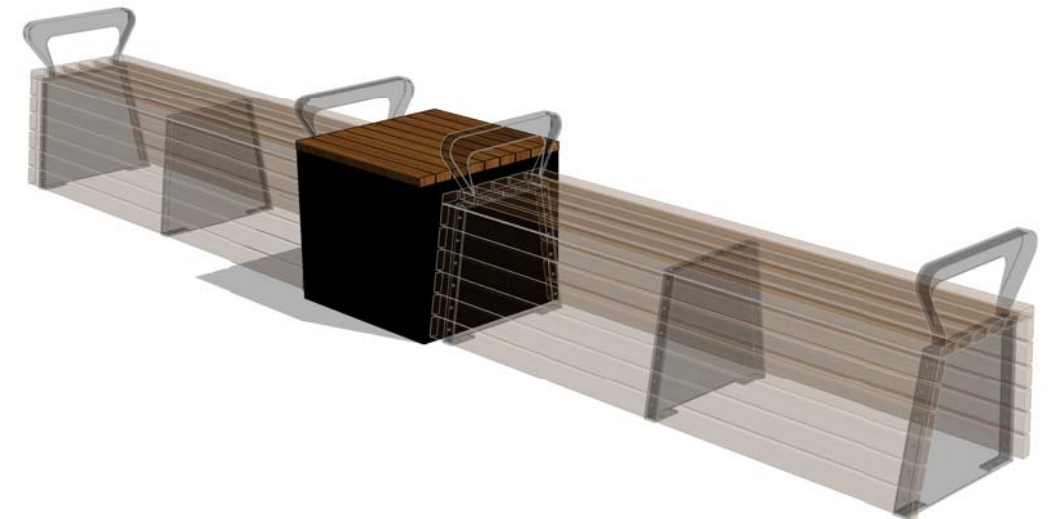

HORIZON RANGE

FFSB001050 RIGHT ANGLE MODULE

BENCH & SEAT CONFIGURATIONS SHOWN AS EXAMPLES ONLY

3 FRONT ELEVATION
1:10 @ A3

2 END ELEVATION
1:10 @ A3