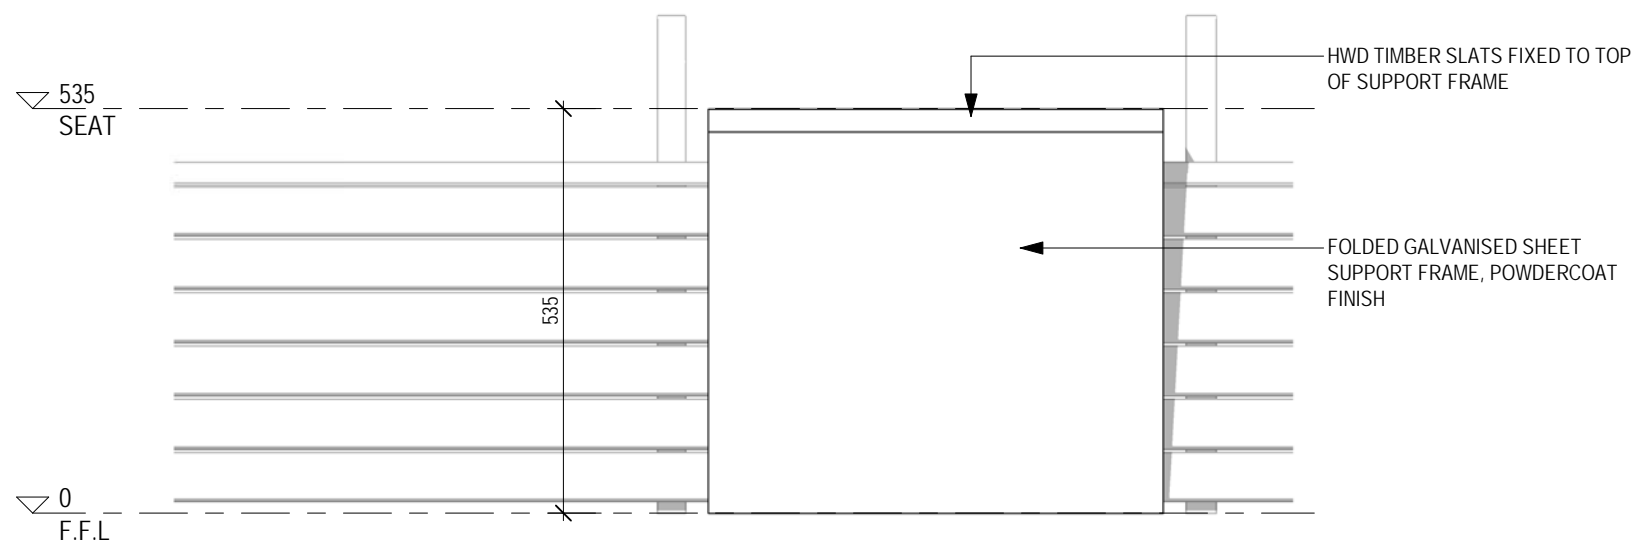

HORIZON RANGE

FFSB001050 RIGHT ANGLE MODULE

BENCH & SEAT CONFIGURATIONS SHOWN AS EXAMPLES ONLY

3 FRONT ELEVATION
1:10 @ A3

2 END ELEVATION
1:10 @ A3