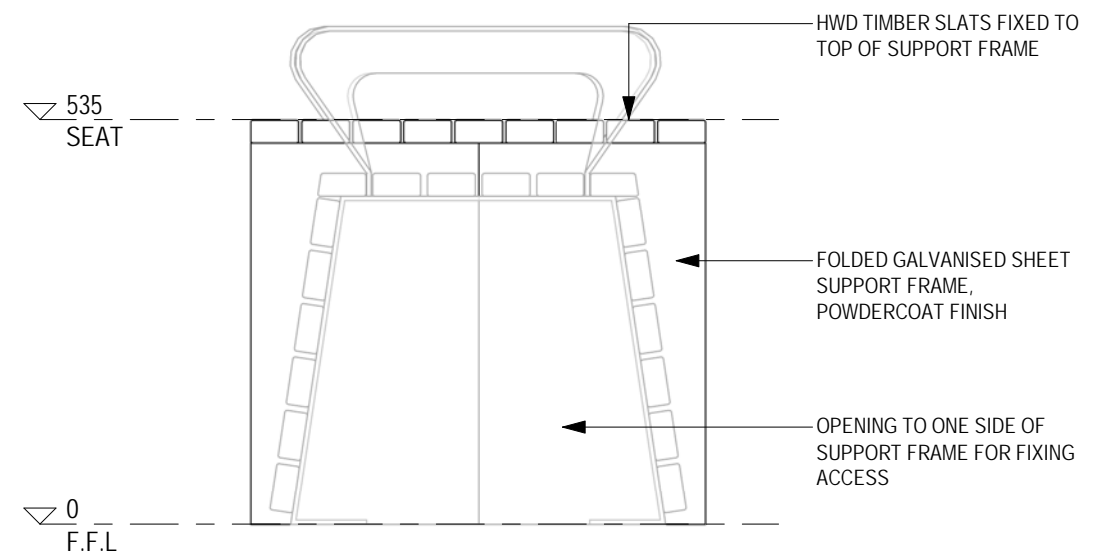

HORIZON RANGE

FFSB001050 RIGHT ANGLE MODULE

BENCH & SEAT CONFIGURATIONS SHOWN AS EXAMPLES ONLY

3 FRONT ELEVATION
1:10 @ A3

2 END ELEVATION
1:10 @ A3