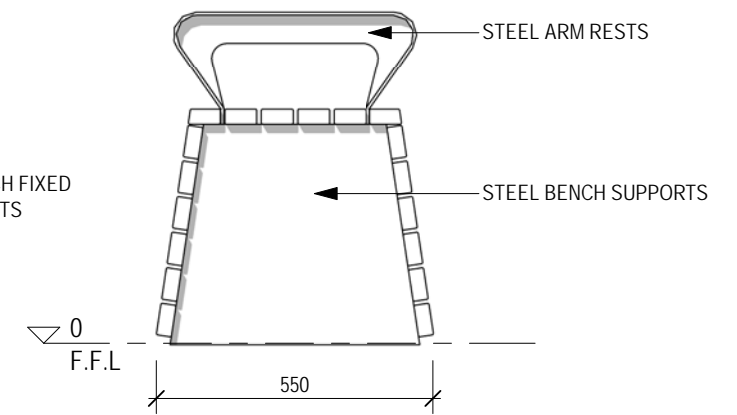

# HORIZON RANGE

FFSB001021 3000mm BENCH

3 FRONT ELEVATION  
1:15 @ A3

2 END ELEVATION  
1:15 @ A3