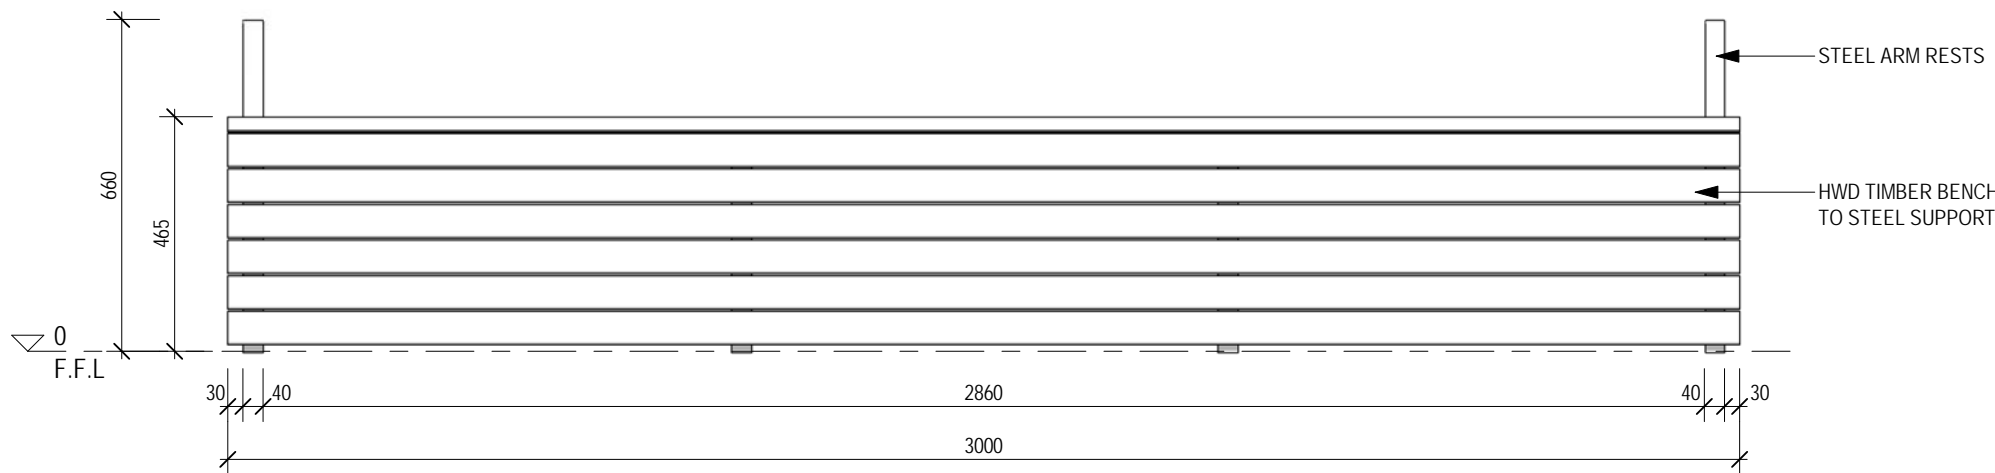

# HORIZON RANGE

FFSB001021 3000mm BENCH

3 FRONT ELEVATION  
1:15 @ A3

2 END ELEVATION  
1:15 @ A3