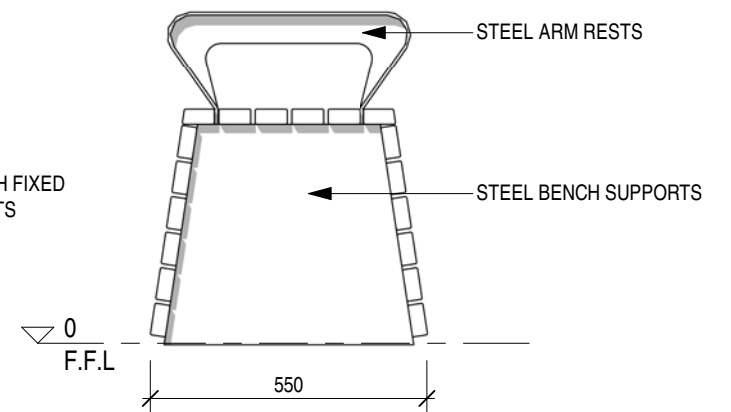

HORIZON RANGE

FFSB001021 3000mm BENCH

3 FRONT ELEVATION
1 : 15 @ A3

2 END ELEVATION
1 : 15 @ A3