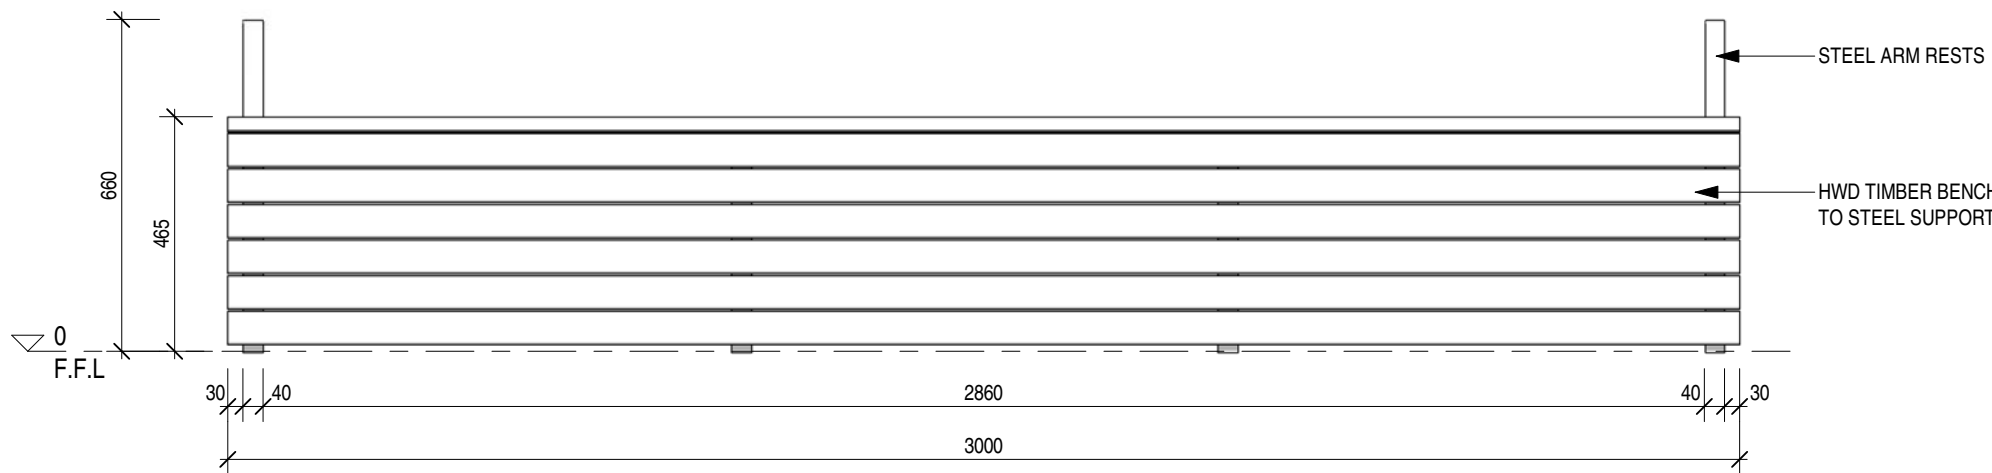

HORIZON RANGE

FFSB001021 3000mm BENCH

3 FRONT ELEVATION
1 : 15 @ A3

2 END ELEVATION
1 : 15 @ A3