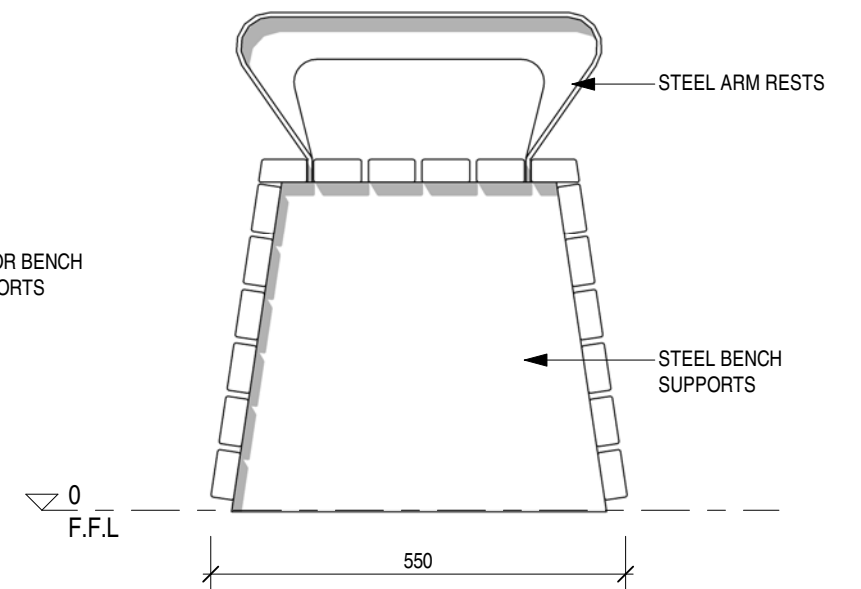

HORIZON RANGE

FFSB001020 1800mm BENCH

3 FRONT ELEVATION
1:10 @ A3

2 END ELEVATION
1:10 @ A3