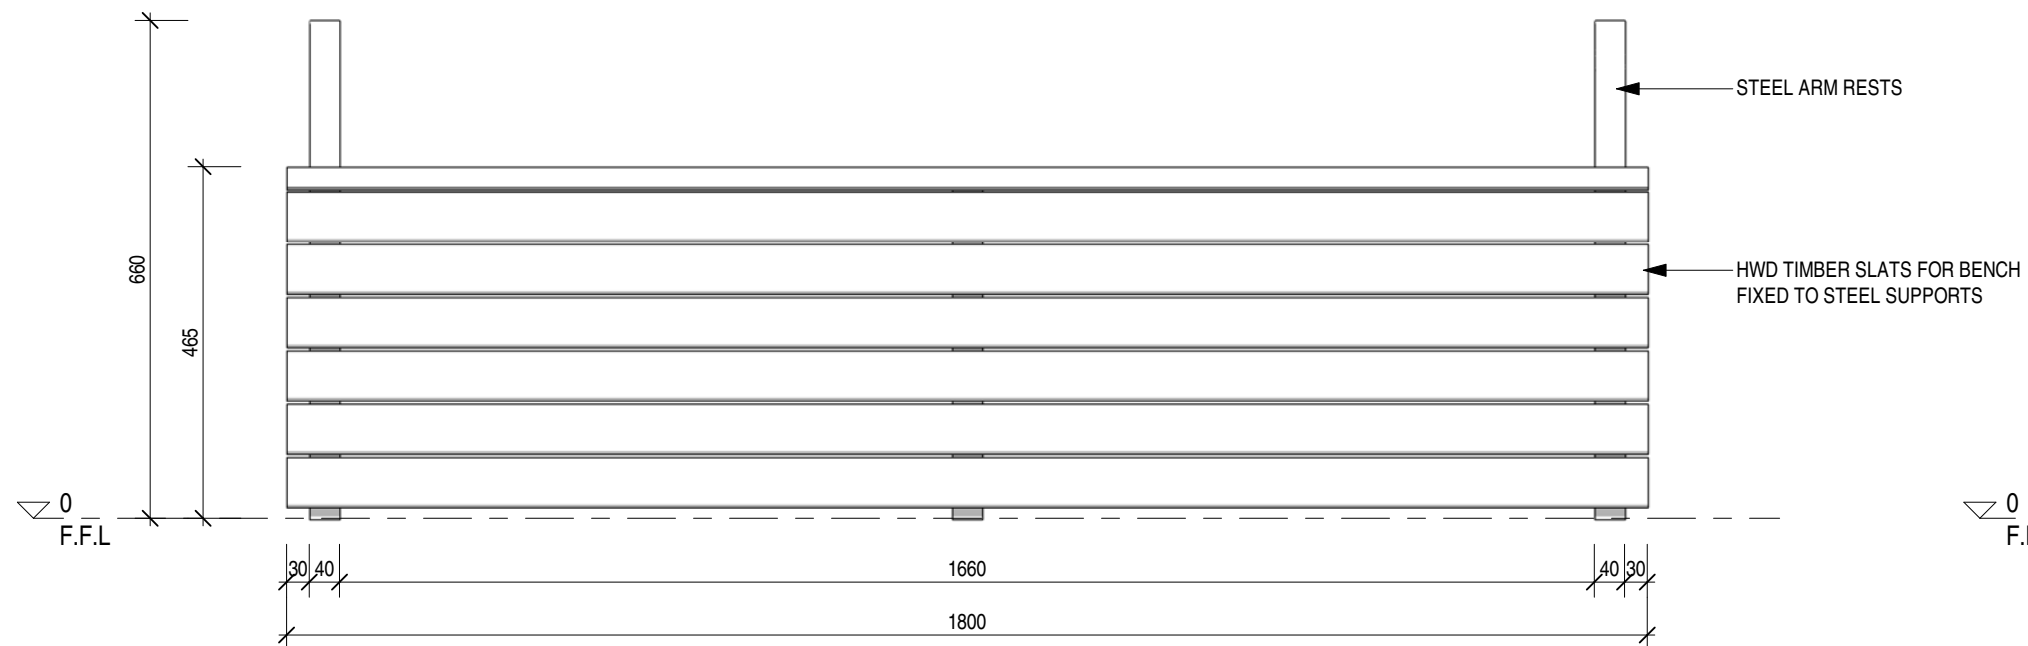

HORIZON RANGE

FFSB001020 1800mm BENCH

3 FRONT ELEVATION
1:10 @ A3

2 END ELEVATION
1:10 @ A3