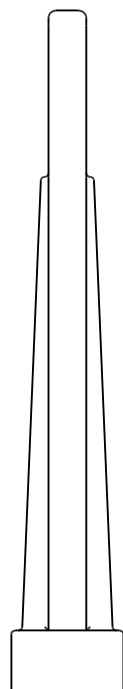

## SPECIFICATION:

**MATERIALS:**  
100% Recycled Aluminum

**DIMENSIONS:**  
All in mm unless otherwise stated

**FINISH:**  
Mill or Optional Powder Coat

CONFIDENTIAL

REVISION	#	DESCRIPTION	BY	DATE	DRAWN	DRAWN DATE	CHECKED	CHECKED DATE	SCALE	A4
	1		ORIGINAL DRAWING			R.CRIGTON	26.3.14			
2							CORSO BOLLARD SPEC. FFSA008007			
3										
4										
5										
							REV. 1	SHEET 1 OF 2		