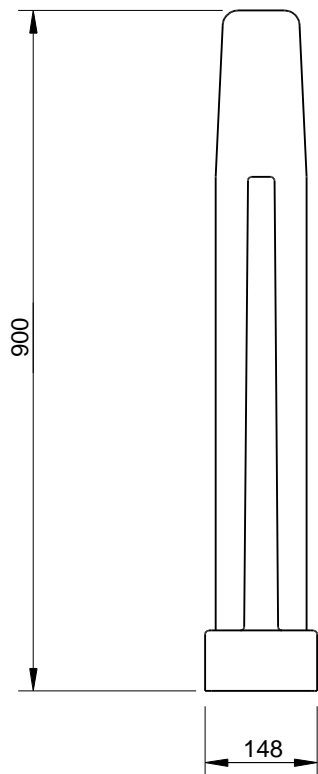

## SPECIFICATION:

**MATERIALS:**  
100% Recycled Aluminum

**DIMENSIONS:**  
All in mm unless otherwise stated

**FINISH:**  
Mill or Optional Powder Coat

CONFIDENTIAL

REVISION	#	DESCRIPTION	BY	DATE	DRAWN	DRAWN DATE	CHECKED	CHECKED DATE	SCALE	A4
	1		ORIGINAL DRAWING			R.CRIGTON	26.3.14			
2							CORSO BOLLARD SPEC. FFSA008007			
3										
4										
5										
							REV. 1	SHEET 1 OF 2		