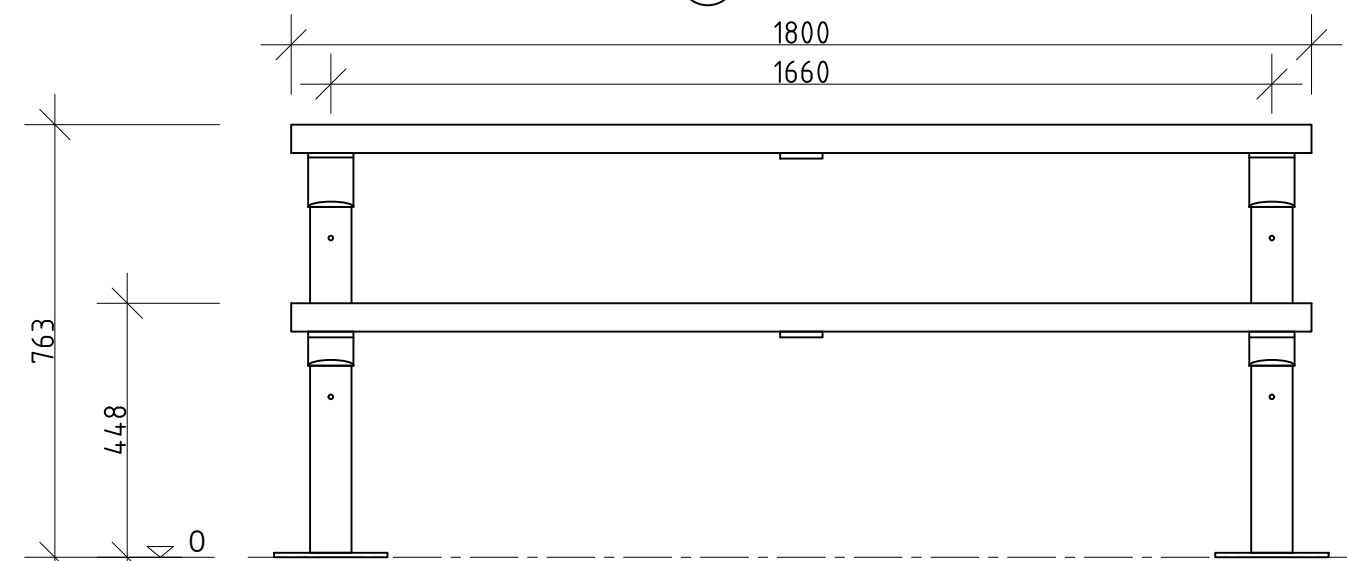

ALL DIMENSIONS IN MILLIMETRES - DO NOT SCALE

PROMENADE RANGE

FFSB004009 1800mm PICNIC SETTING - BOLT DOWN

Slats available in:
Hardwood Timber (FFSA004009)
Aluminium (FFSA004009A)

1 PLAN
1:15 @ A3

2 END ELEVATION
1:15 @ A3