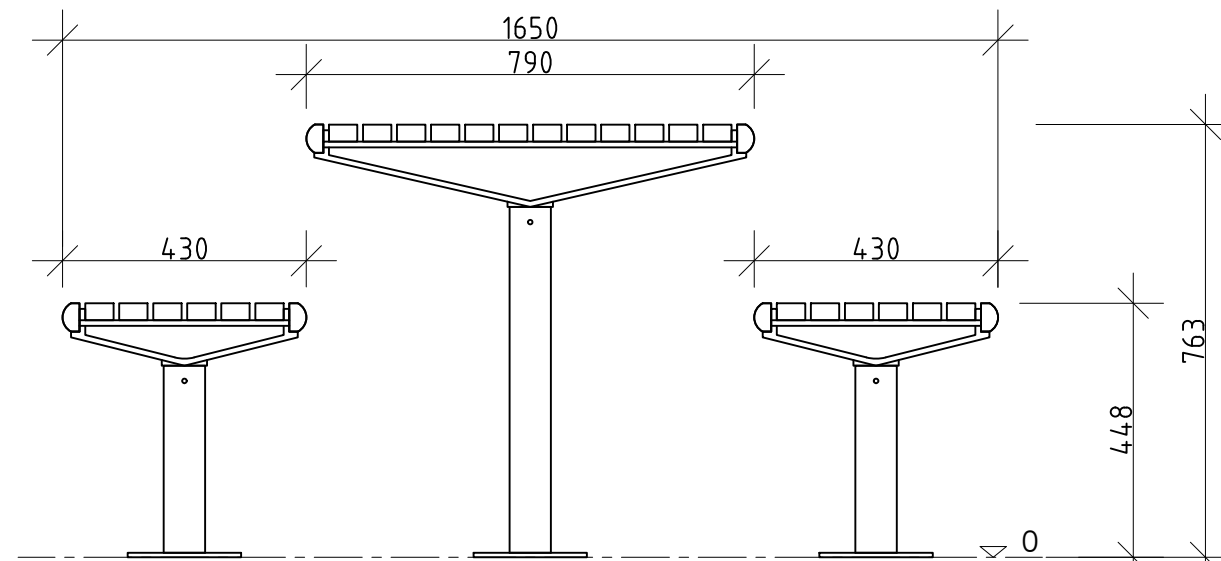

ALL DIMENSIONS IN MILLIMETRES - DO NOT SCALE

PROMENADE RANGE

FFSB004009 1800mm PICNIC SETTING - BOLT DOWN

Slats available in:
Hardwood Timber (FFSA004009)
Aluminium (FFSA004009A)

1 PLAN
1:15 @ A3

2 END ELEVATION
1:15 @ A3