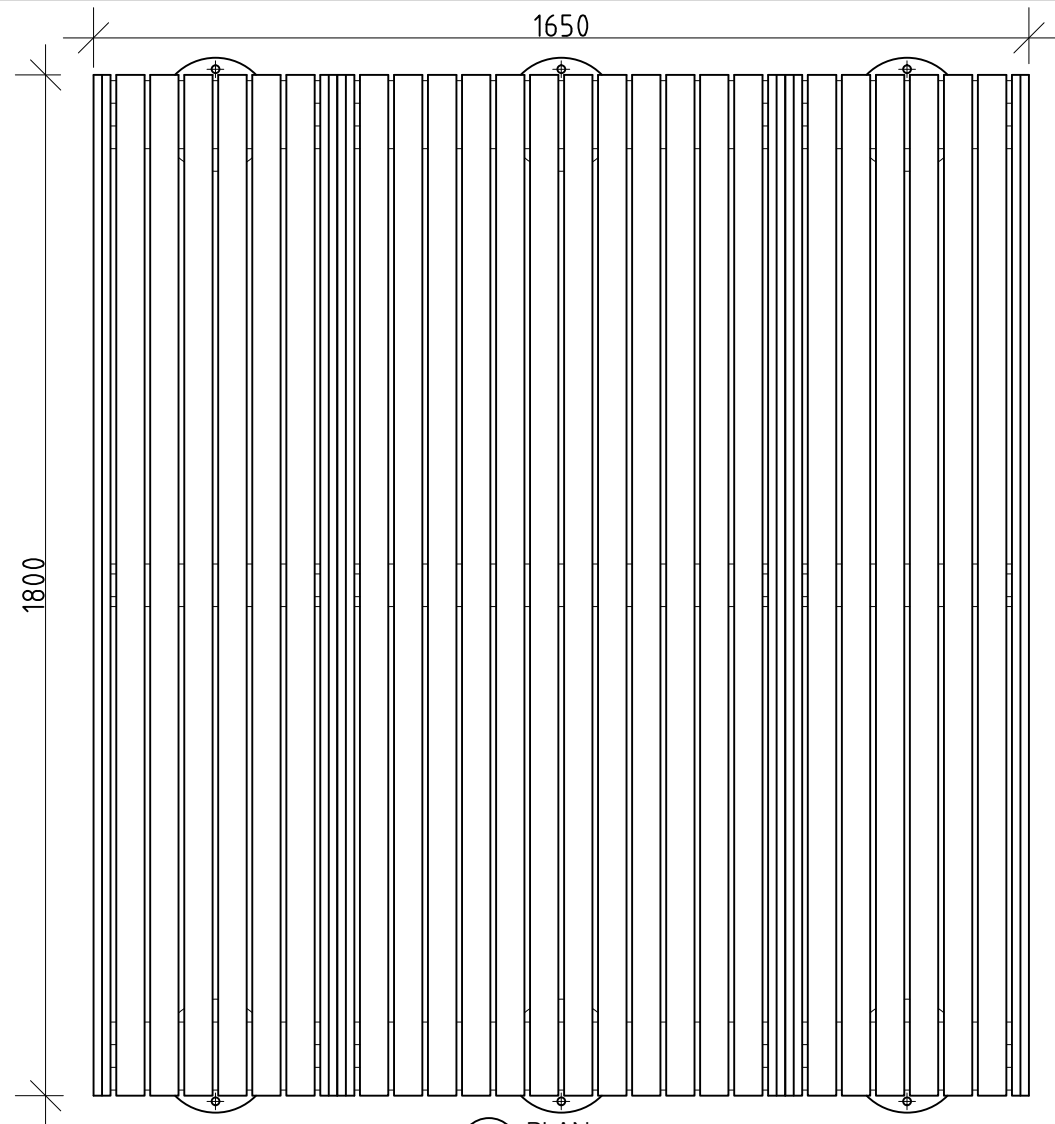

ALL DIMENSIONS IN MILLIMETRES - DO NOT SCALE

PROMENADE RANGE

FFSB004009 1800mm PICNIC SETTING - BOLT DOWN

Slats available in:
Hardwood Timber (FFSA004009)
Aluminium (FFSA004009A)

1 PLAN
1:15 @ A3

2 END ELEVATION
1:15 @ A3

4 PERSPECTIVE
N.T.S.

3 FRONT ELEVATION
1:15 @ A3

REVISION	DATE:	DRAWN BY:
6		
5		
4		
3		
2		
1		

© FURPHY FOUNDRY PTY LTD
 THIS DOCUMENT IS AND SHALL REMAIN THE PROPERTY OF FURPHY FOUNDRY. UNAUTHORISED USE OF THIS DOCUMENT IN ANY FORM IS PROHIBITED.