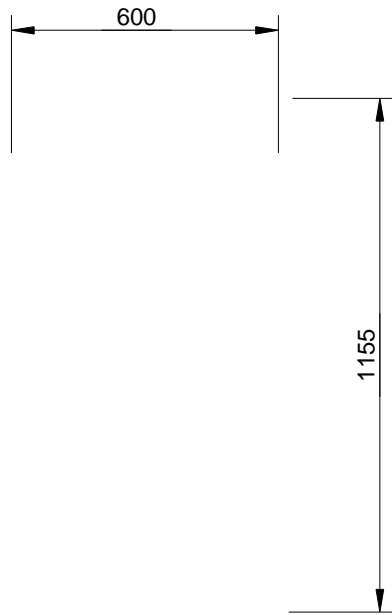

BOLT DOWN DETAIL

SPECIFICATION:

MATERIAL:

Mild steel unless otherwise stated
 Lid panel: Stainless steel
 Slats: Hardwood timber

DIMENSIONS:

All in mm unless otherwise stated

FINISH:

Steel - Galvanised and Powder Coated
 Lid - Polished
 Timber - Oil Based

WOODGROVE LITTER RECEPTACLE 120L
SPEC.

FFSB013018

REV. 2

SHEET 1 OF 3