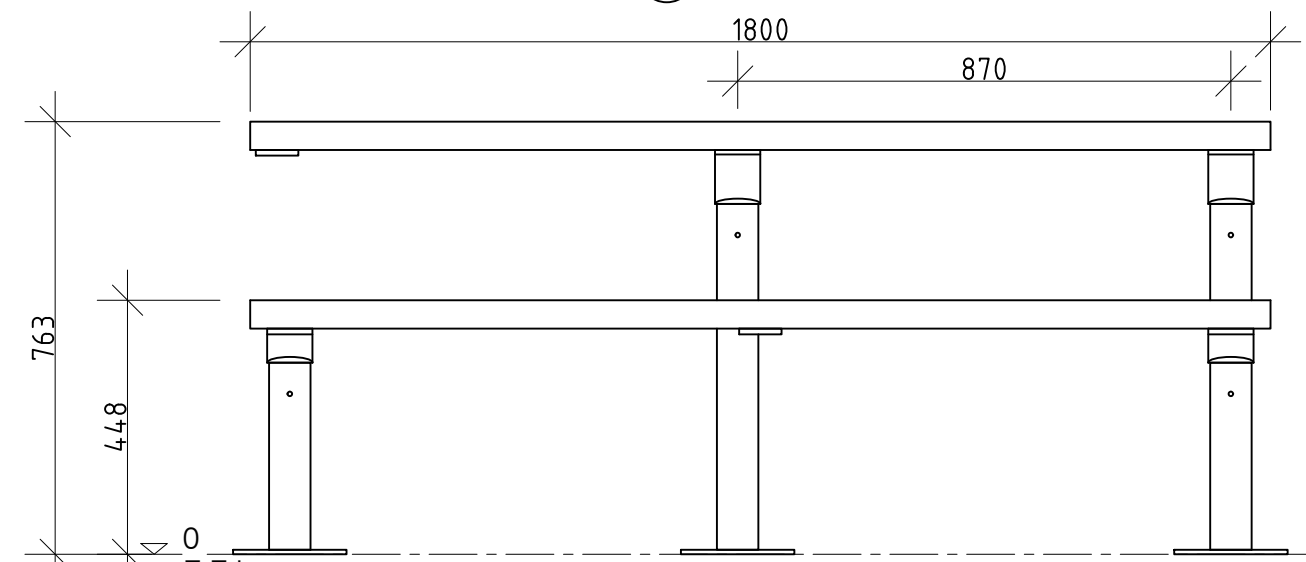

4 PERSPECTIVE
N.T.S.

3 FRONT ELEVATION
1:15 @ A3

REVISION	DATE:	DRAWN BY:
6		
5		
4		
3		
2		
1		

FURPHY FOUNDRY PTY LTD
THIS DOCUMENT IS AND SHALL REMAIN THE PROPERTY OF FURPHY FOUNDRY. UNAUTHORISED USE OF THIS DOCUMENT IN ANY FORM IS PROHIBITED.

Furphy Foundry Pty Ltd
A.B.N. 24 007 195 913
21 Drummond Rd,
Shepparton VIC 3630

PH: (03) 5831 2777
FAX: (03) 5831 2681
www.furphyfoundry.com.au
sales@furphyfoundry.com.au

CLIENT NAME FURPHY FOUNDRY	PROJECT No. FFSA004011	PAGE A3
PROJECT PROMENADE PICNIC SETTING - BOLT DOWN (WCA ONE END)	DATE: 17-04-19	DRAWN PS
DRAWING TITLE PRELIMINARY	DRAWING No. 037	SCALE NOTED
	SHEET No. 001	REV. 1

PROJECT No. FFSA004011	PAGE A3
DATE: 17-04-19	DRAWN PS
DRAWING No. 037	SCALE NOTED
SHEET No. 001	REV. 1