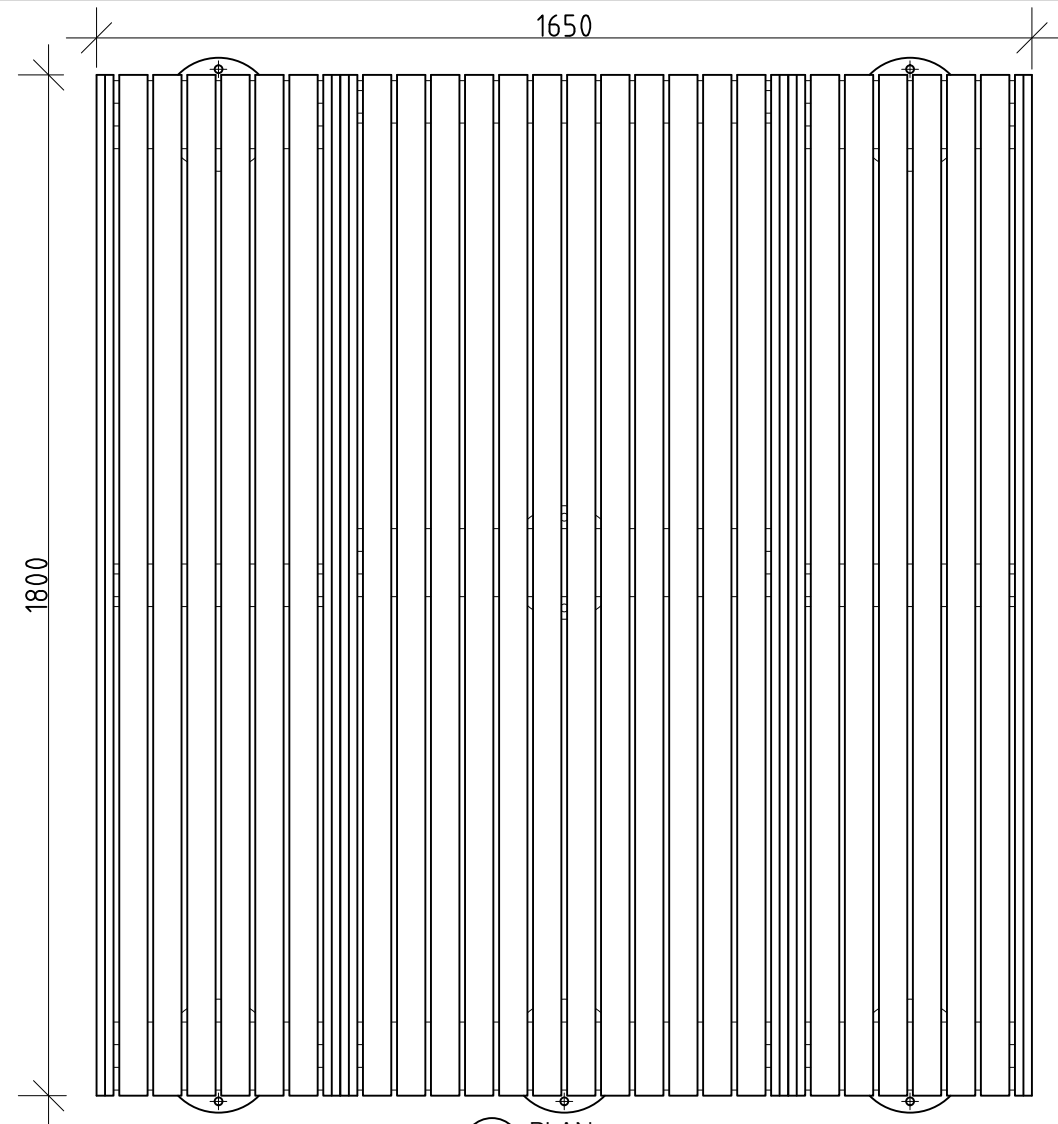

ALL DIMENSIONS IN MILLIMETRES - DO NOT SCALE

PROMENADE SETTING SERIES

FFSB004011 1800mm PICNIC SETTING - BOLT DOWN (WCA ONE END)

1 PLAN
1:15 @ A3

Slats available in:
Hardwood Timber (FFSA004011)
Aluminium (FFSA004011A)

4 PERSPECTIVE
N.T.S.

2 END ELEVATION
1:15 @ A3

3 FRONT ELEVATION
1:15 @ A3

REVISION	DATE:	DRAWN BY:
6		
5		
4		
3		
2		
1		

FURPHY FOUNDRY PTY LTD
 THIS DOCUMENT IS AND SHALL REMAIN THE PROPERTY OF FURPHY FOUNDRY. UNAUTHORISED USE OF THIS DOCUMENT IN ANY FORM IS PROHIBITED.

PROJECT No. FFSA004011	PAGE A3
DATE: 17-04-19	DRAWN PS
DRAWING No. 037	SCALE NOTED
SHEET No. 001	REV. 1