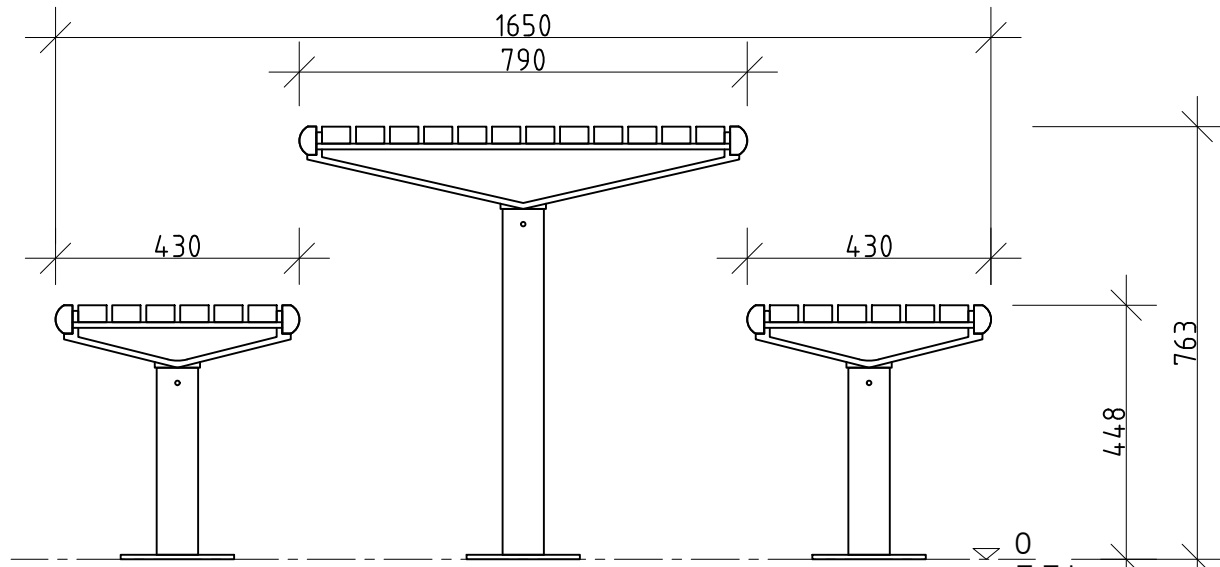

1 PLAN
1:15 @ A3

2 END ELEVATION
1:15 @ A3