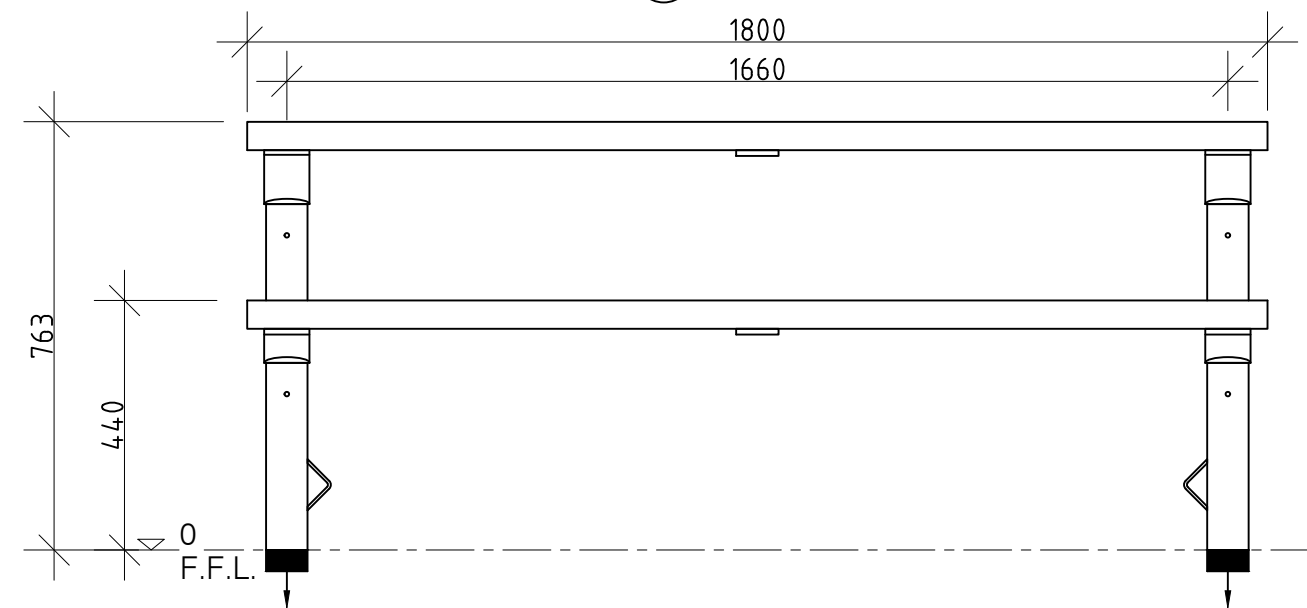

3 FRONT ELEVATION
1:15 @ A3

REVISION	DATE:	DRAWN BY:
6		
5		
4		
3		
2		
1		

© FURPHY FOUNDRY PTY LTD
THIS DOCUMENT IS AND SHALL REMAIN THE PROPERTY OF
FURPHY FOUNDRY. UNAUTHORISED USE OF THIS DOCUMENT
IN ANY FORM IS PROHIBITED.

Furphy Foundry Pty Ltd PH: (03) 5831 2777
A.B.N. 24 007 195 913 FAX: (03) 5831 2681
21 Drummond Rd, www.furphyfoundry.com.au
Shepparton VIC 3630 sales@furphyfoundry.com.au

CLIENT NAME FURPHY FOUNDRY	PROJECT No. FFSA004010	PAGE A3
PROJECT PROMENADE PICNIC SETTING - IN GROUND	DATE: 17-04-19	DRAWN PS
DRAWING TITLE PRELIMINARY	DRAWING No. 036	SCALE NOTED
	SHEET No. 001	REV. 1