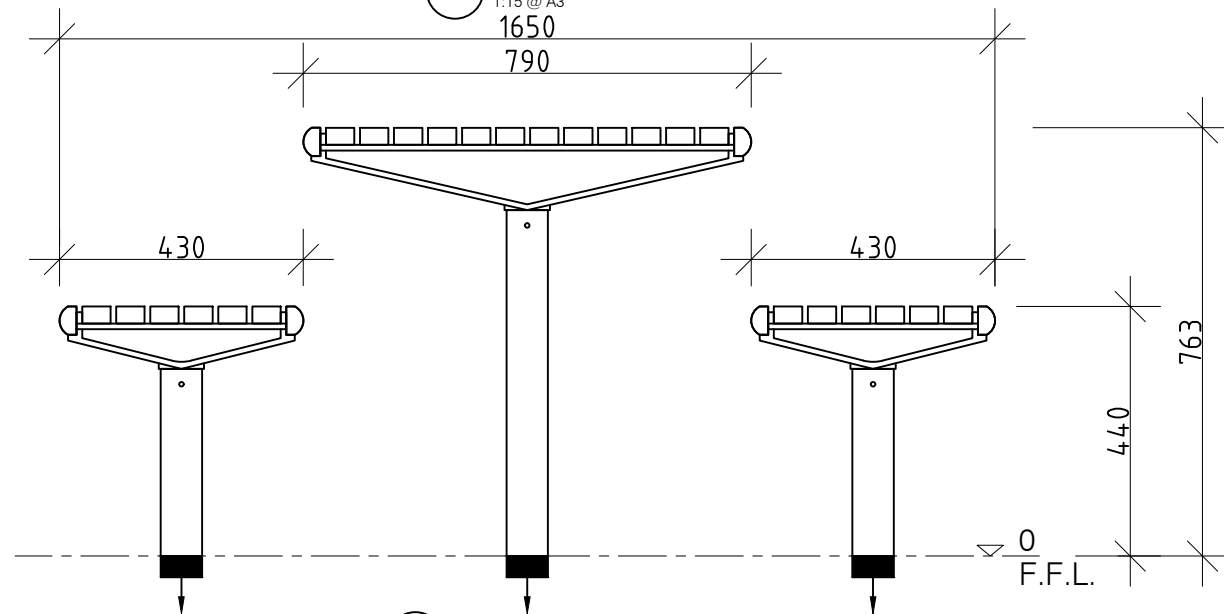

2 END ELEVATION
1:15 @ A3