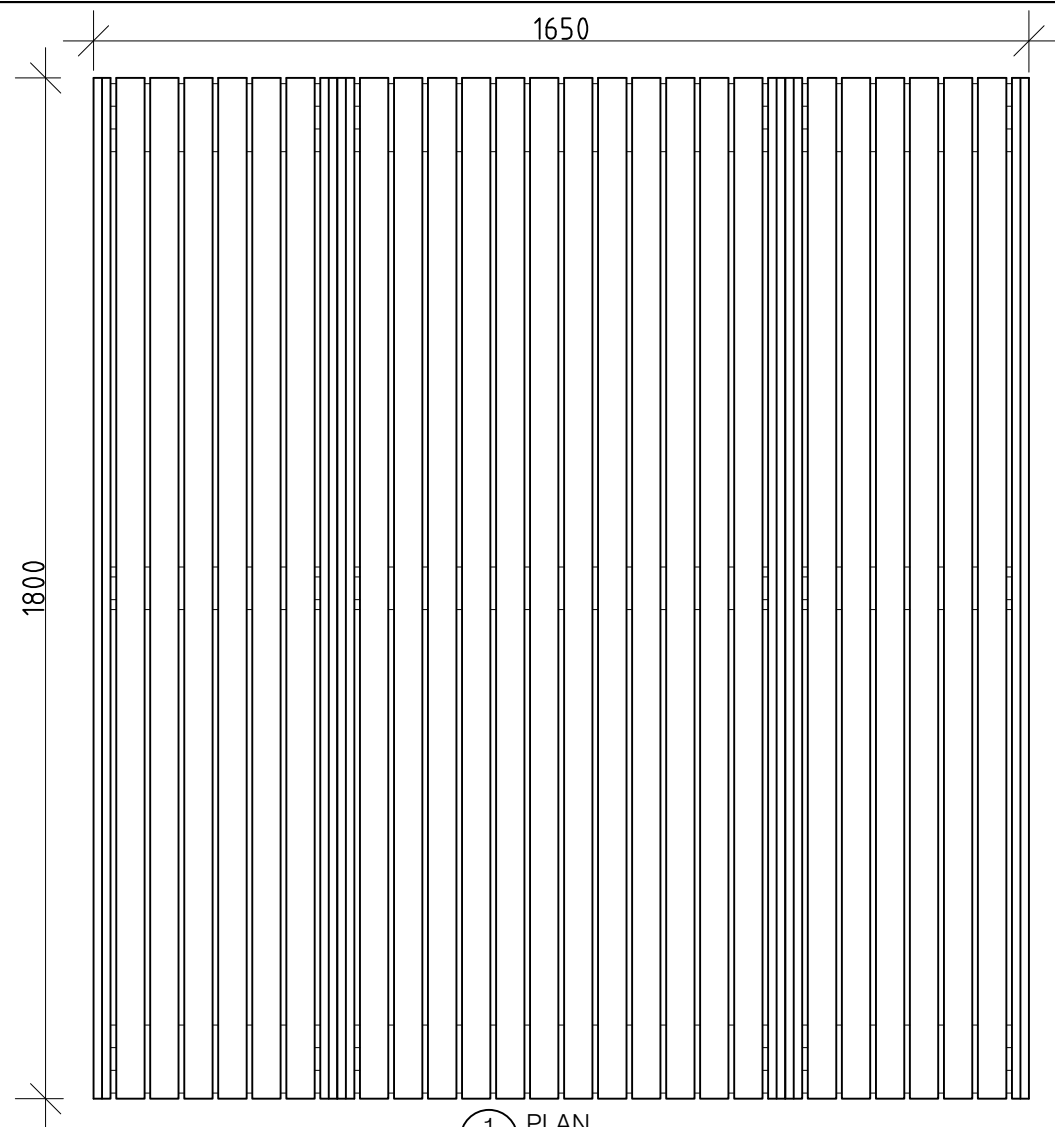

ALL DIMENSIONS IN MILLIMETRES - DO NOT SCALE

PROMENADE SETTING SERIES

FFSB004010 1800mm PICNIC SETTING - IN GROUND

Slats available in:
Hardwood Timber (FFSA004010)
Aluminium (FFSA004010A)

1 PLAN
1:15 @ A3

4 PERSPECTIVE
N.T.S.

2 END ELEVATION
1:15 @ A3

3 FRONT ELEVATION
1:15 @ A3

REVISION	DATE:	DRAWN BY:
6		
5		
4		
3		
2		
1		

© FURPHY FOUNDRY PTY LTD
 THIS DOCUMENT IS AND SHALL REMAIN THE PROPERTY OF
 FURPHY FOUNDRY. UNAUTHORISED USE OF THIS DOCUMENT
 IN ANY FORM IS PROHIBITED.