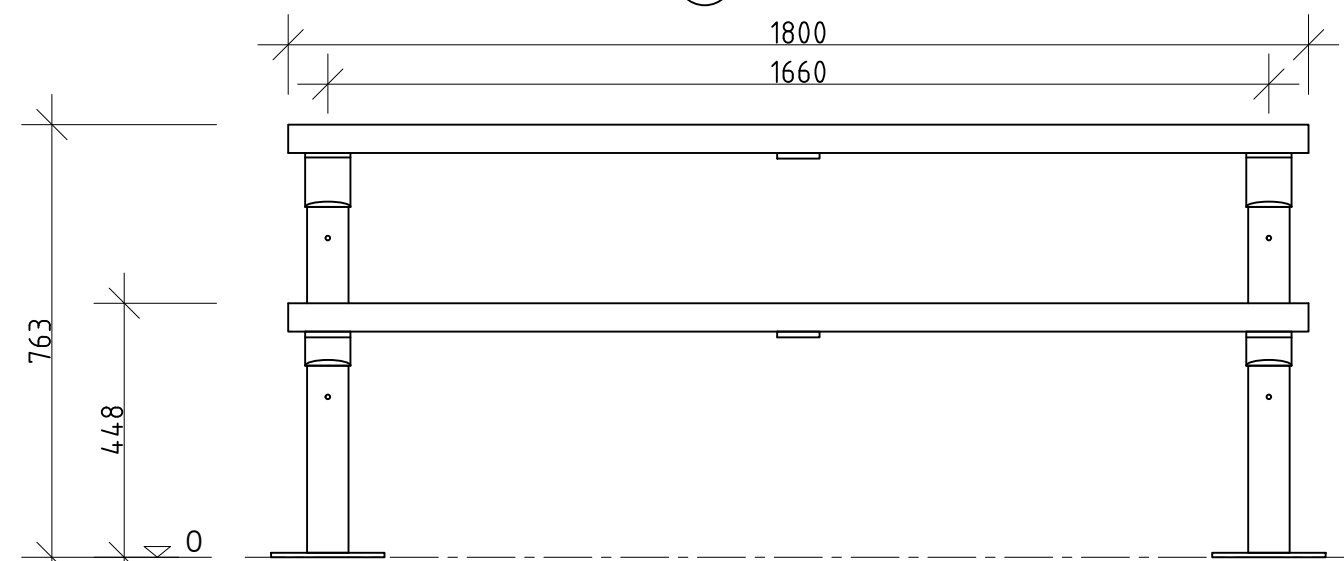

# PROMENADE SETTING SERIES

FFSB004009 1800mm PICNIC SETTING - BOLT DOWN

Slats available in:  
**Hardwood Timber (FFSA004009)**  
**Aluminium (FFSA004009A)**

1 PLAN  
1:15 @ A3

2 END ELEVATION  
1:15 @ A3

4 PERSPECTIVE  
N.T.S.