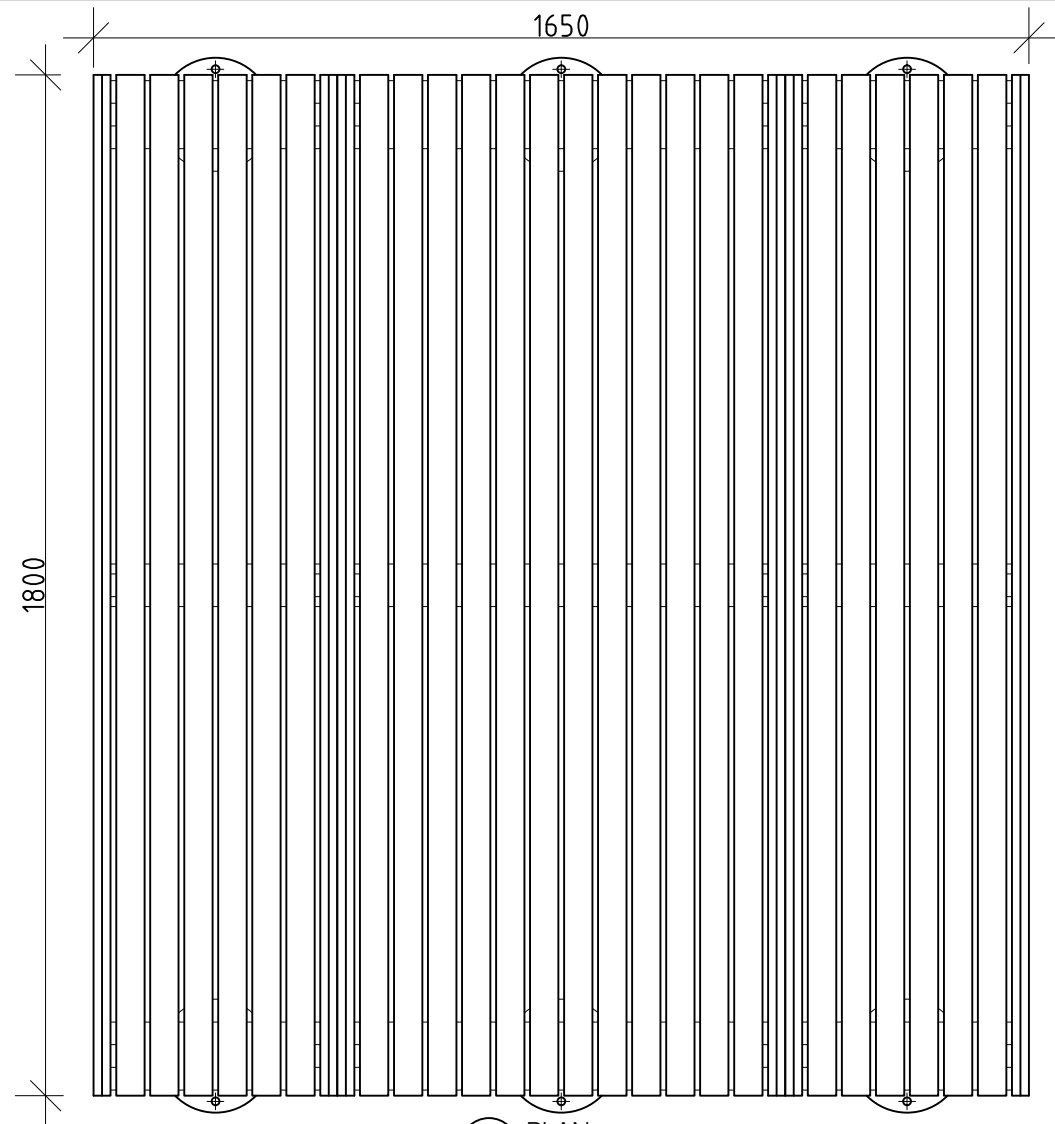

ALL DIMENSIONS IN MILLIMETRES - DO NOT SCALE

# PROMENADE SETTING SERIES

FFSB004009 1800mm PICNIC SETTING - BOLT DOWN

Slats available in:  
**Hardwood Timber (FFSA004009)**  
**Aluminium (FFSA004009A)**

1 PLAN  
1:15 @ A3

2 END ELEVATION  
1:15 @ A3

4 PERSPECTIVE  
N.T.S.