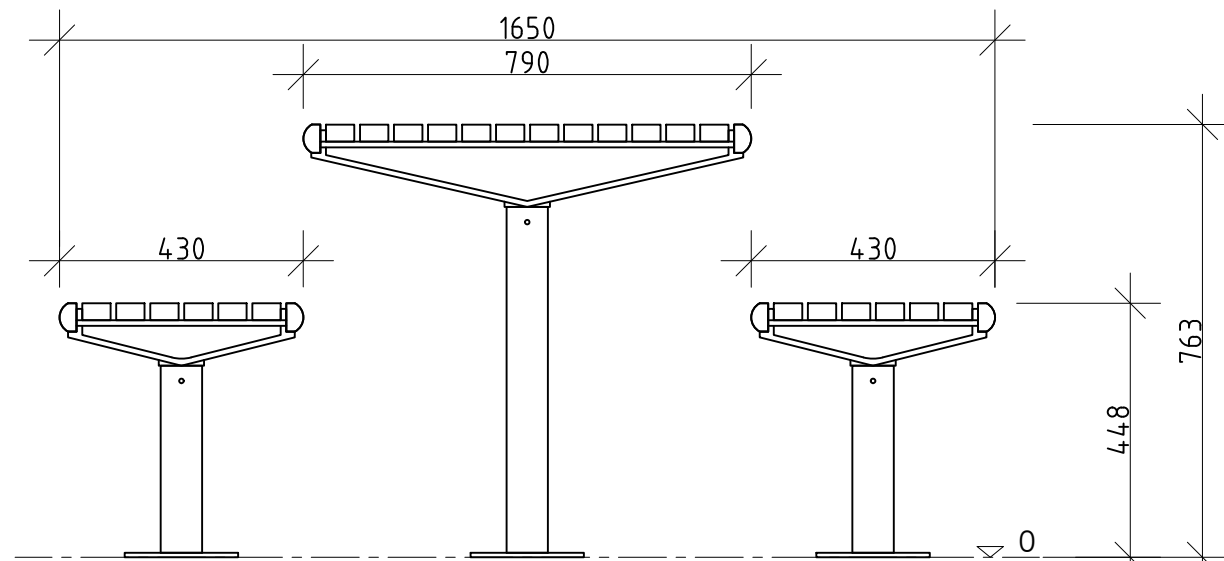

# PROMENADE SETTING SERIES

FFSB004009 1800mm PICNIC SETTING - BOLT DOWN

Slats available in:  
**Hardwood Timber (FFSA004009)**  
**Aluminium (FFSA004009A)**

1 PLAN  
1:15 @ A3

2 END ELEVATION  
1:15 @ A3

4 PERSPECTIVE  
N.T.S.