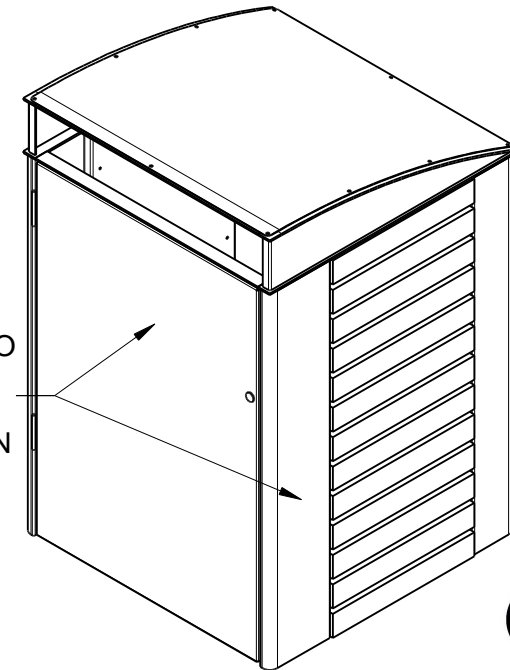

Quality
ISO 9001
SAI GLOBAL

SPECIFICATION:

MATERIAL:

Mild steel unless otherwise stated
Lid panel: Stainless steel
Slats: Hardwood timber / Modwood

DIMENSIONS:

All in mm unless otherwise stated

FINISH:

Steel - Powder Coated
Lid - Polished No. 4 finish
Timber - Oil Based

GOUND ATTACHMENT:

Bolt down

© copyright

CONFIDENTIAL

REVISION #	DESCRIPTION	BY	DATE	DRAWN	DRAWN DATE	CHECKED	CHECKED DATE	SCALE	A4
2	FULL PRODUCT REVIEW	RBC	10.1.14						
3									
4									
5									

ROADSIDE LITTER RECEPTACLE 240L
SPEC.