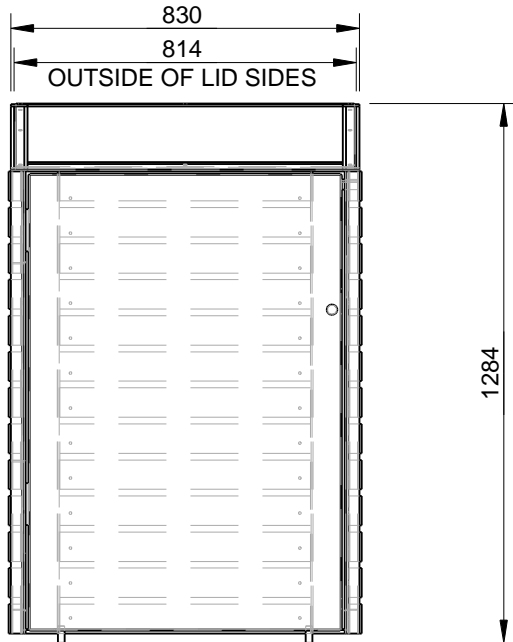

Quality
ISO 9001
SAI GLOBAL

SPECIFICATION:

MATERIAL:

Mild steel unless otherwise stated
Lid panel: Stainless steel
Slats: Hardwood timber / Modwood

DIMENSIONS:

All in mm unless otherwise stated

FINISH:

Steel - Powder Coated
Lid - Polished No. 4 finish
Timber - Oil Based

GOUND ATTACHMENT:

Bolt down

© copyright

CONFIDENTIAL

REVISION #	DESCRIPTION	BY	DATE	DRAWN	DRAWN DATE	CHECKED	CHECKED DATE	SCALE	A4
2	FULL PRODUCT REVIEW	RBC	10.1.14						
3									
4									
5									

ROADSIDE LITTER RECEPTACLE 240L
SPEC.