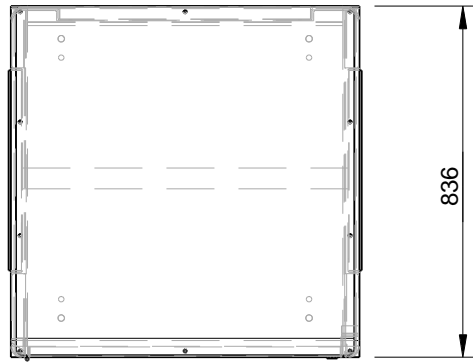

Quality
ISO 9001
SAI GLOBAL

SPECIFICATION:

MATERIAL:

Mild steel unless otherwise stated
Lid panel: Stainless steel
Slats: Hardwood timber / Modwood

DIMENSIONS:

All in mm unless otherwise stated

FINISH:

Steel - Powder Coated
Lid - Polished No. 4 finish
Timber - Oil Based

GOUND ATTACHMENT:

Bolt down

© copyright

CONFIDENTIAL

REVISION #	DESCRIPTION	BY	DATE	DRAWN	DRAWN DATE	CHECKED	CHECKED DATE	SCALE	A4
2	FULL PRODUCT REVIEW	RBC	10.1.14						
3									
4									
5									

ROADSIDE LITTER RECEPTACLE 240L
SPEC.