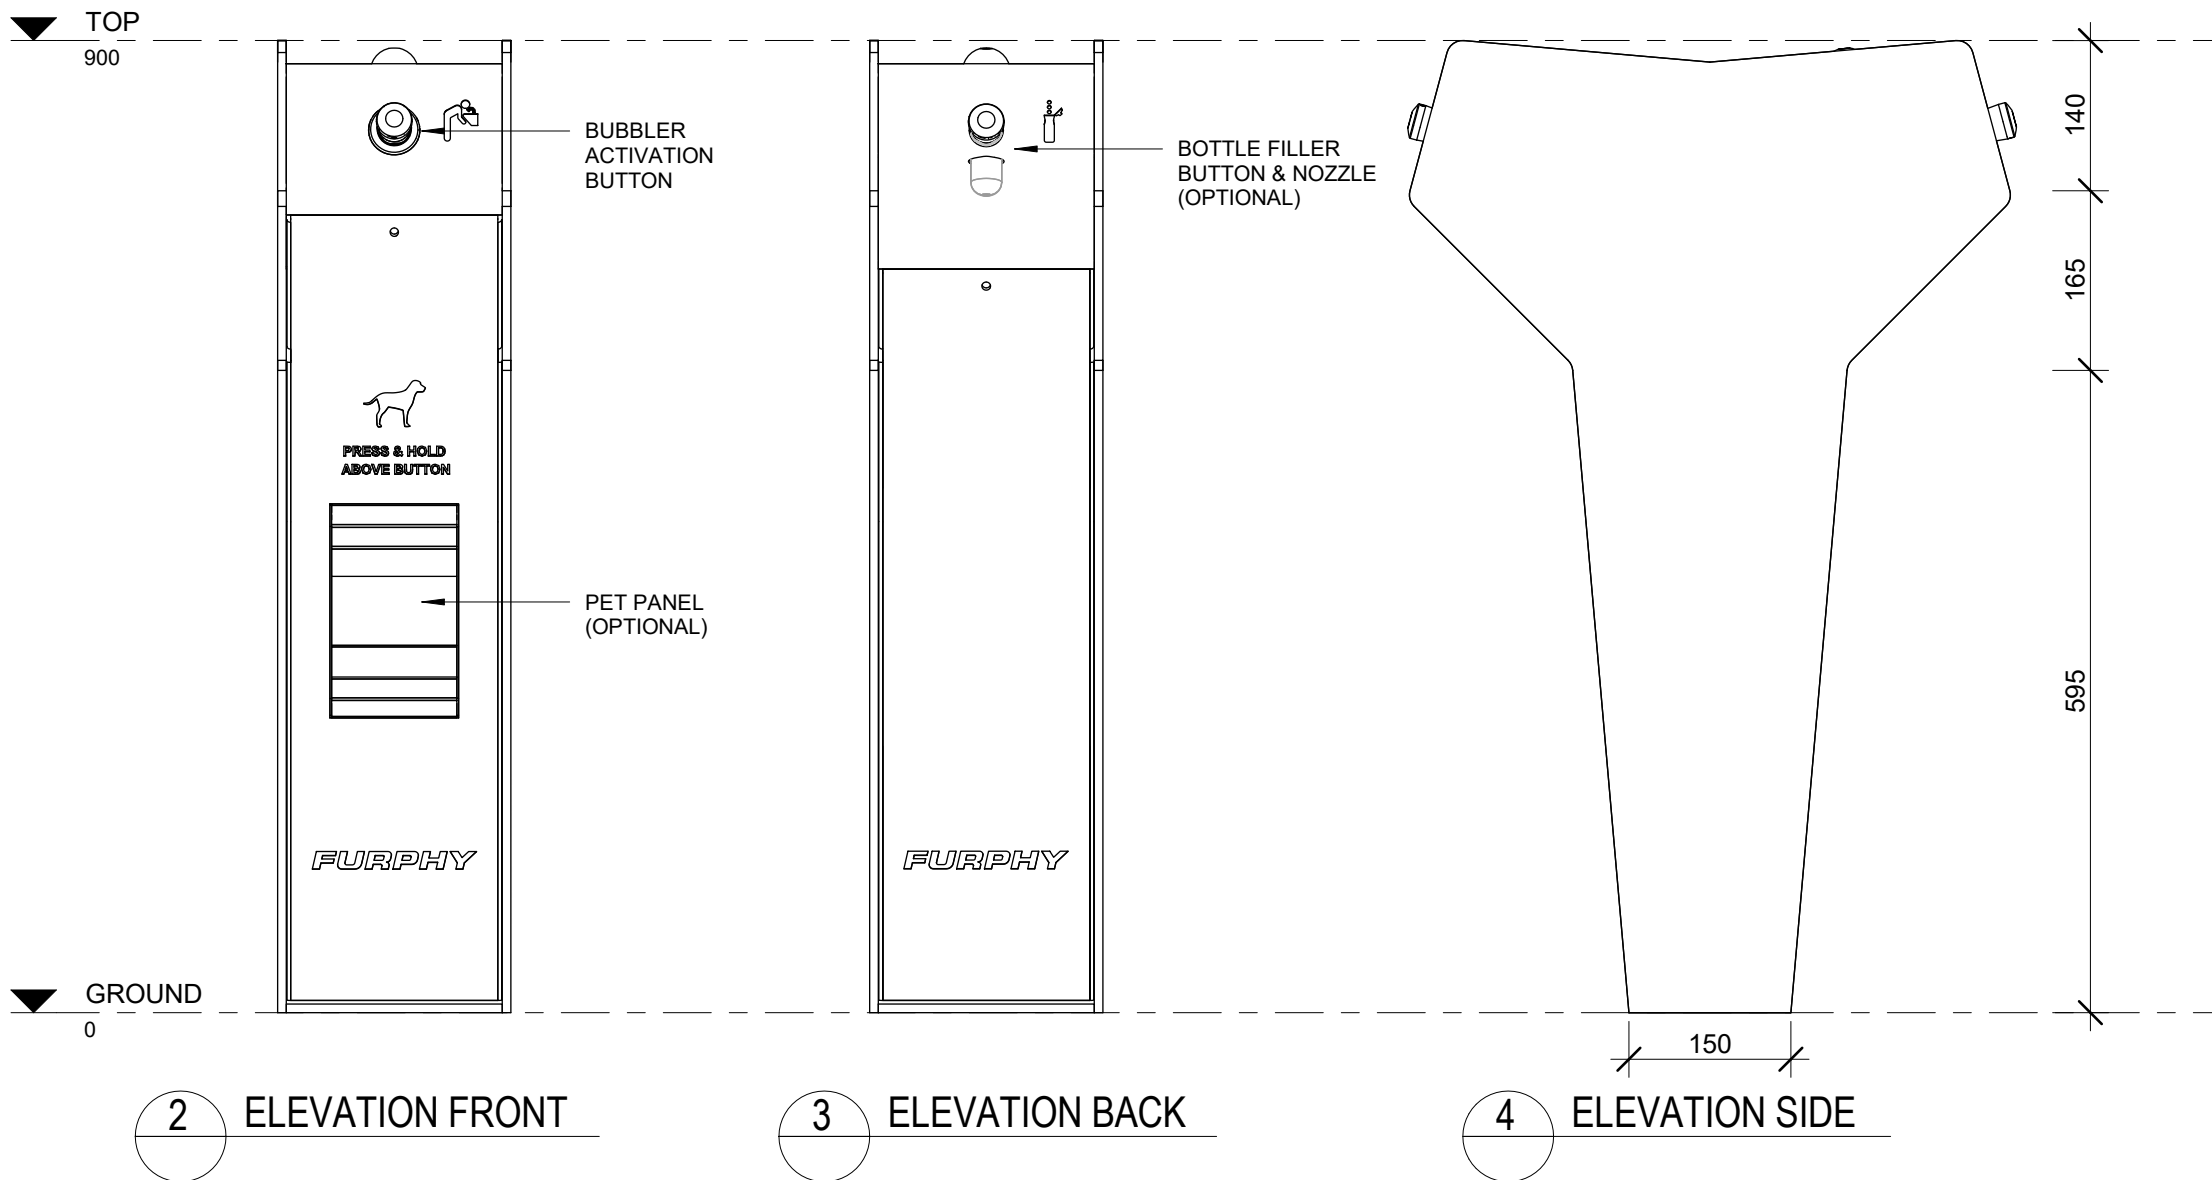

AQUA-HUB CODES:

- FFSB009020** – ABLE BODY AQUA-HUB – BUBBLER ONLY.
- FFSB009021** – ABLE BODY AQUA-HUB – BUBBLER AND BOTTLE FILLER ONLY.
- FFSB009022** – ABLE BODY AQUA-HUB – BUBBLER AND PET PANEL ONLY.
- FFSB009023** – ABLE BODY AQUA-HUB – BUBBLER/BOTTLE FILLER AND PET PANEL.

SPECIFICATION:

MATERIALS / FINISHES:

STAINLESS STEEL PUSH BUTTON BUBBLER, BOTTLE FILLER AND PET BOWL.
 MILD STEEL BODY WITH 304 GRADE STAINLESS STEEL INFILL PANELS.
 POWDERCOATED BODY.

NOTES:

RAG BOLT ASSEMBLY FOR BOLTDOWN FIXING INCLUDED.
 ALL DIMENSIONS IN MILLIMETERS UNLESS OTHERWISE STATED.
 REFER AQUA-HUB CODES FOR WHICH OPTIONS ARE INCLUDED.