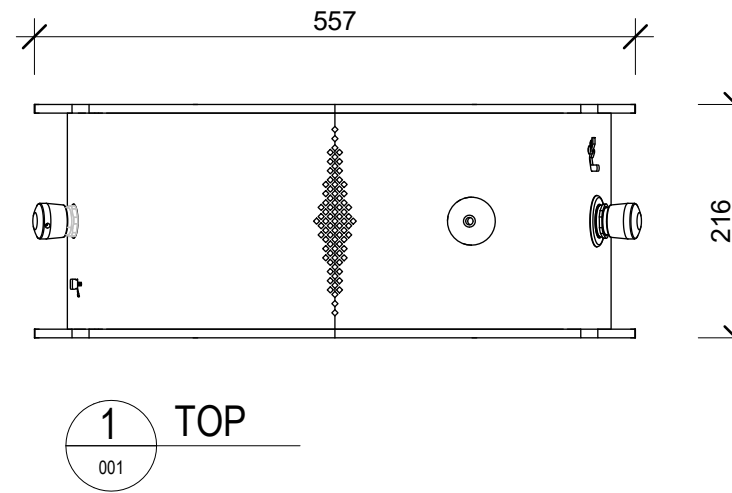

AQUA-HUB CODES:

- FFSB009020** – ABLE BODY AQUA-HUB – BUBBLER ONLY.
- FFSB009021** – ABLE BODY AQUA-HUB – BUBBLER AND BOTTLE FILLER ONLY.
- FFSB009022** – ABLE BODY AQUA-HUB – BUBBLER AND PET PANEL ONLY.
- FFSB009023** – ABLE BODY AQUA-HUB – BUBBLER/BOTTLE FILLER AND PET PANEL.

SPECIFICATION:

MATERIALS / FINISHES:

STAINLESS STEEL PUSH BUTTON BUBBLER, BOTTLE FILLER AND PET BOWL.
 MILD STEEL BODY WITH 304 GRADE STAINLESS STEEL INFILL PANELS.
 POWDERCOATED BODY.

NOTES:

RAG BOLT ASSEMBLY FOR BOLTDOWN FIXING INCLUDED.
 ALL DIMENSIONS IN MILLIMETERS UNLESS OTHERWISE STATED.
 REFER AQUA-HUB CODES FOR WHICH OPTIONS ARE INCLUDED.