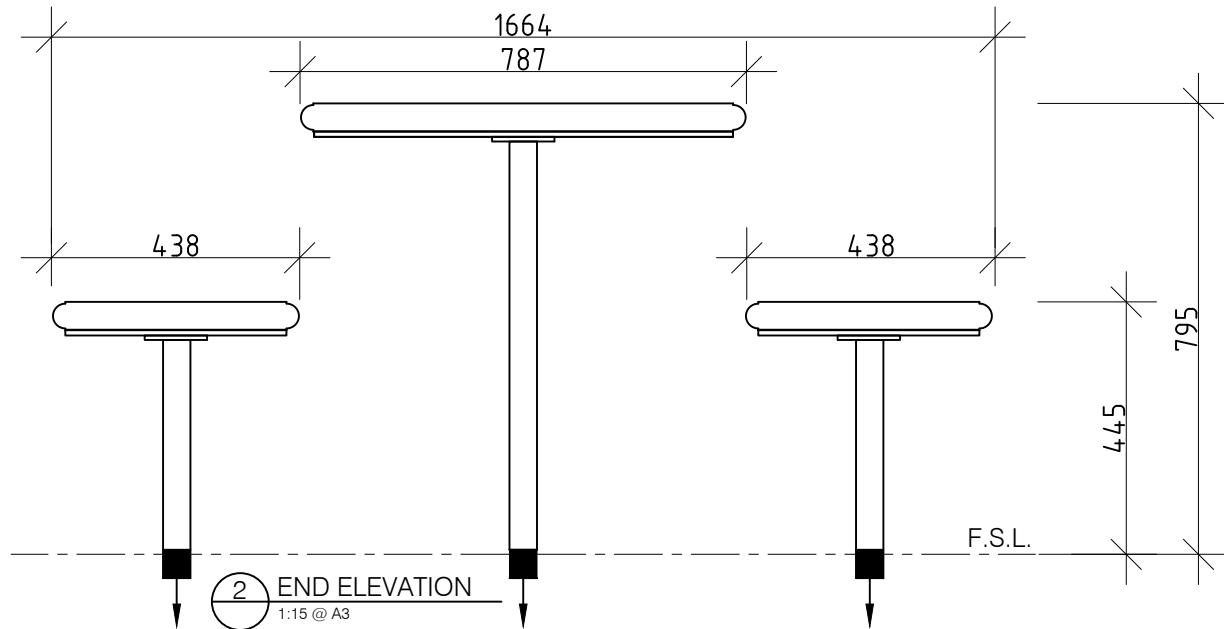

ALL DIMENSIONS IN MILLIMETRES - DO NOT SCALE

WOODGROVE SETTING SERIES

FFSB004007 1800mm PICNIC SETTING - IN GROUND

Slats available in:
Hardwood Timber (FFSB004007)
Aluminium (FFSB004007A)

1 PLAN
1:15 @ A3

4 PERSPECTIVE
N.T.S.

2 END ELEVATION
1:15 @ A3

3 FRONT ELEVATION
1:15 @ A3

REVISION	DATE:	DRAWN BY:
6		
5		
4		
3		
2		
1		

© FURPHY FOUNDRY PTY LTD
 THIS DOCUMENT IS AND SHALL REMAIN THE PROPERTY OF
 FURPHY FOUNDRY. UNAUTHORISED USE OF THIS DOCUMENT
 IN ANY FORM IS PROHIBITED.