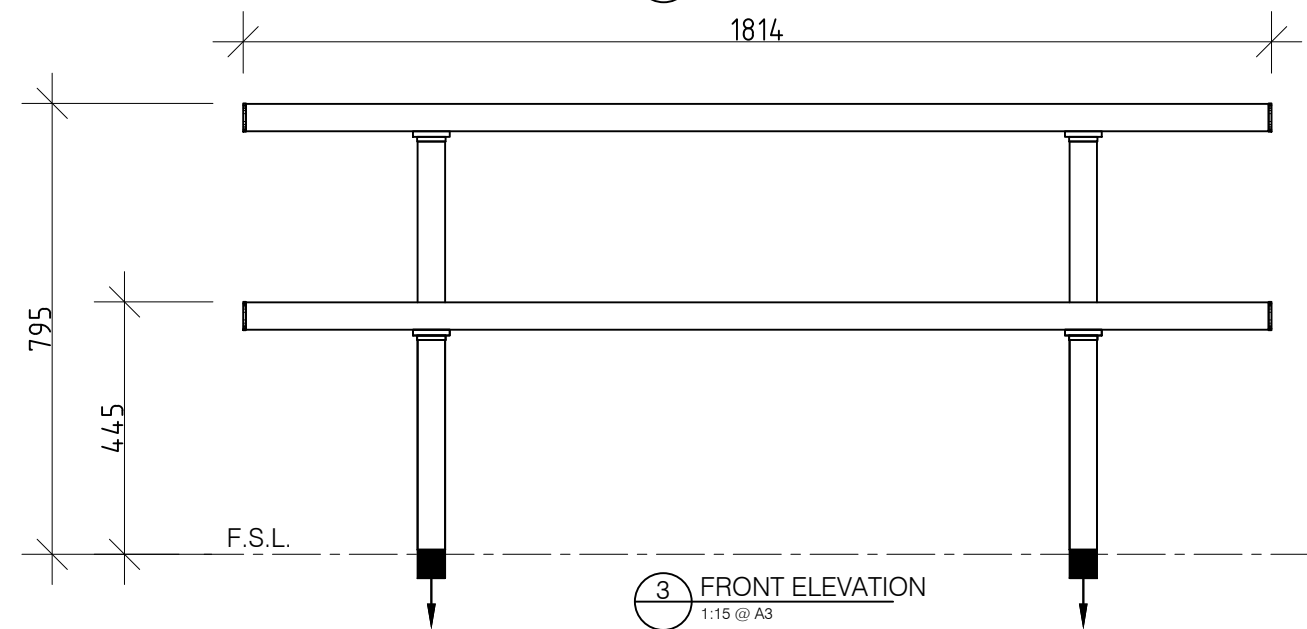

3 FRONT ELEVATION
1:15 @ A3

REVISION	DATE:	DRAWN BY:
6		
5		
4		
3		
2		
1		

© FURPHY FOUNDRY PTY LTD
THIS DOCUMENT IS AND SHALL REMAIN THE PROPERTY OF
FURPHY FOUNDRY. UNAUTHORISED USE OF THIS DOCUMENT
IN ANY FORM IS PROHIBITED.

Furphy Foundry Pty Ltd PH: (03) 5831 2777
A.B.N. 24 007 195 913 FAX: (03) 5831 2681
21 Drummond Rd, www.furphyfoundry.com.au
Shepparton VIC 3630 sales@furphyfoundry.com.au

CLIENT NAME FURPHY FOUNDRY	PROJECT No. FFSB004007	PAGE A3
PROJECT WOODGROVE PICNIC SETTING - IN GROUND	DATE: 21-03-19	DRAWN PS
DRAWING TITLE PRELIMINARY	DRAWING No. 016	SCALE NOTED
	SHEET No. 001	REV. 1