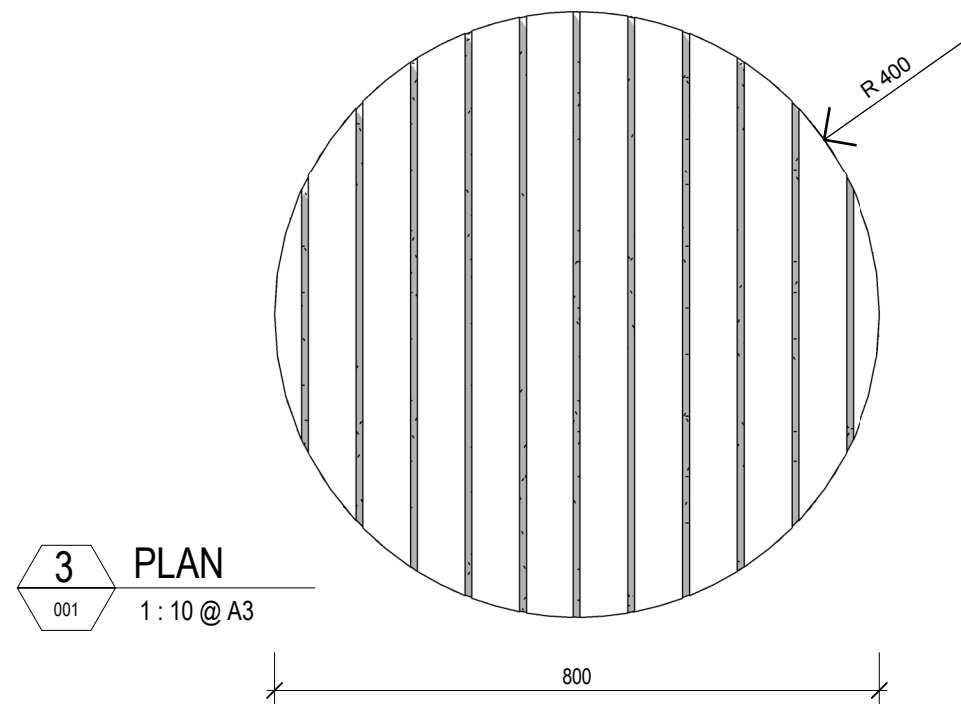

# IMPACT FURNITURE RANGE

FFSB001063 STANDARD CIRCLE OTTOMAN

1 ELEVATIONAL PERSPECTIVE  
@ A3

2 SECTIONAL PERSPECTIVE  
@ A3

APPROX WEIGHT PER UNIT: 450kg