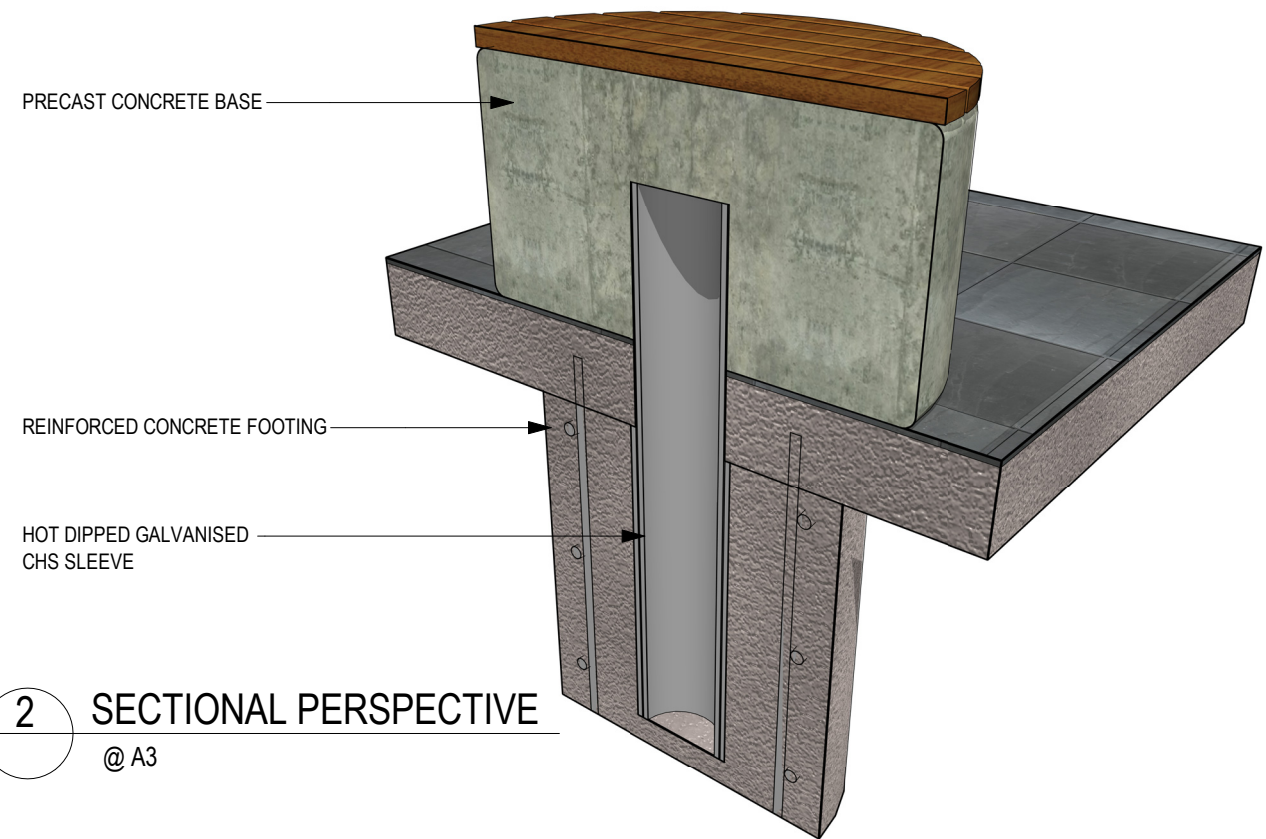

# IMPACT FURNITURE RANGE

FFSB001063 STANDARD CIRCLE OTTOMAN

1 ELEVATIONAL PERSPECTIVE  
@ A3

2 SECTIONAL PERSPECTIVE  
@ A3

APPROX WEIGHT PER UNIT: 450kg