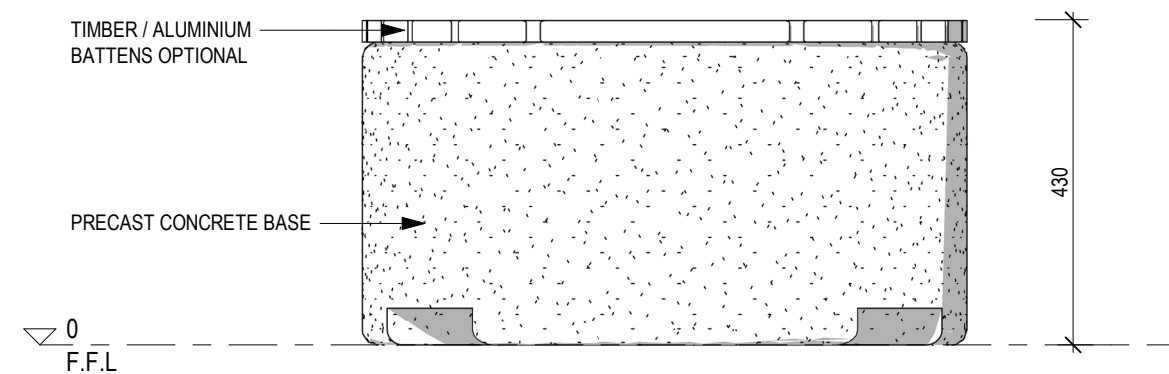

# IMPACT FURNITURE RANGE

FFSB001063 STANDARD CIRCLE OTTOMAN

1 ELEVATIONAL PERSPECTIVE  
@ A3

2 SECTIONAL PERSPECTIVE  
@ A3

APPROX WEIGHT PER UNIT: 450kg