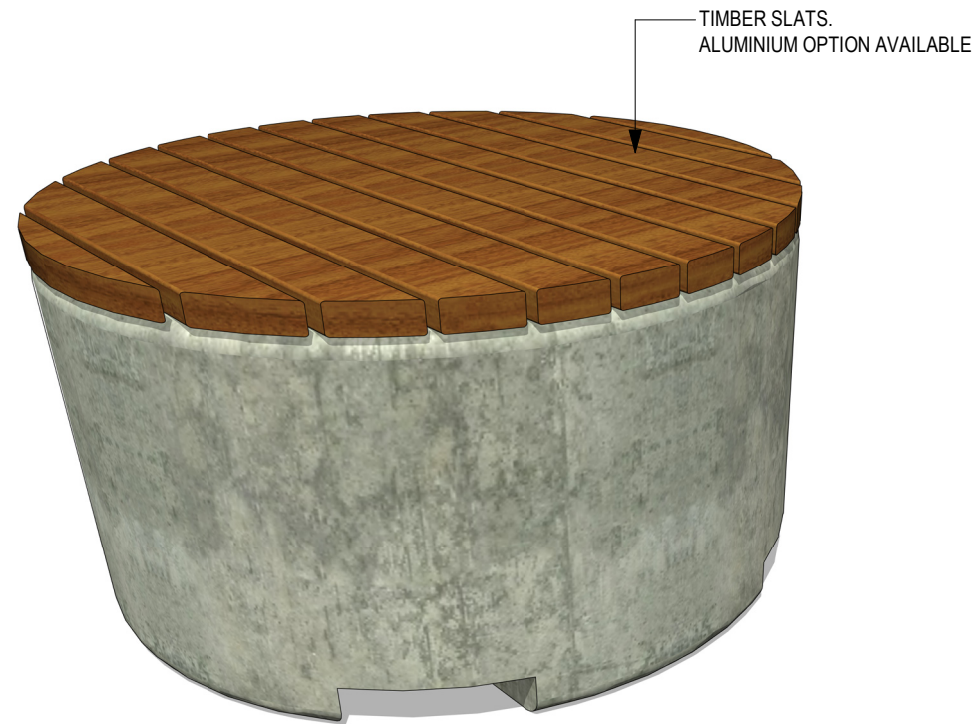

# IMPACT FURNITURE RANGE

FFSB001063 STANDARD CIRCLE OTTOMAN

1 ELEVATIONAL PERSPECTIVE  
@ A3

2 SECTIONAL PERSPECTIVE  
@ A3

APPROX WEIGHT PER UNIT: 450kg