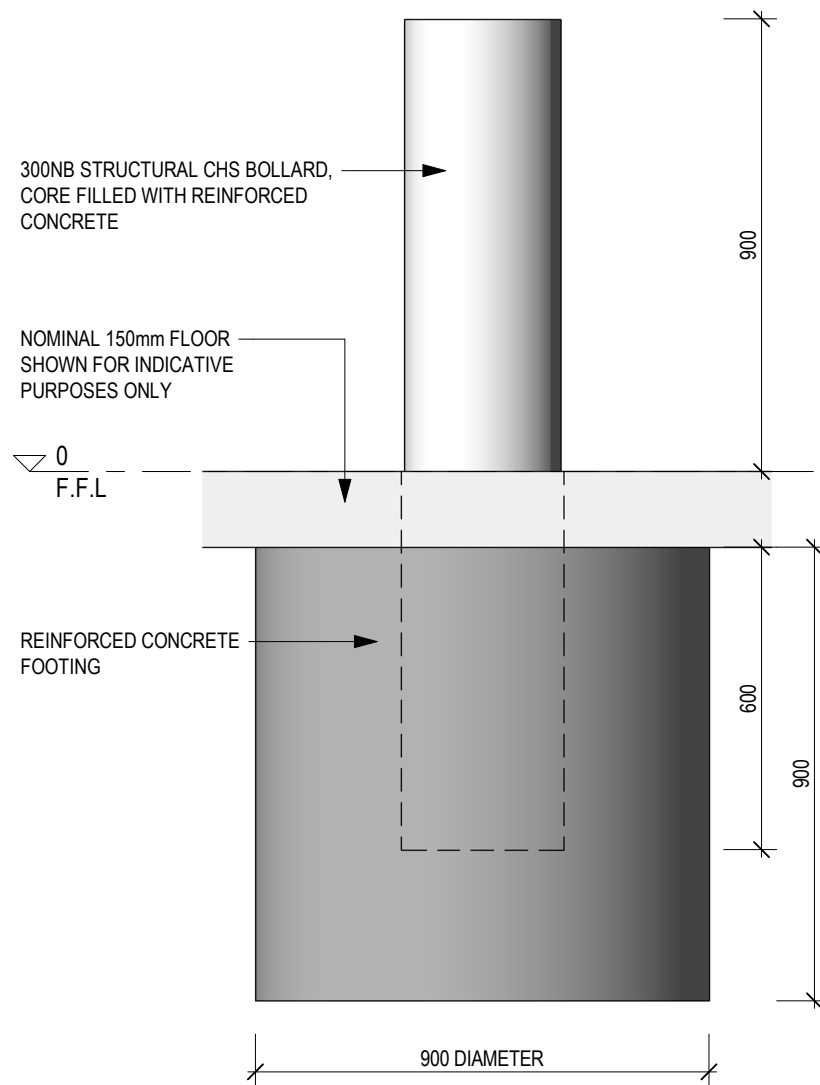

IMPACT FURNITURE RANGE

FFSB008050 (330mm)

FFSB008051 (220mm)

STANDARD BOLLARDS

1 300NB BOLLARD ELEVATION
1:15 @ A3

2 200NB BOLLARD ELEVATION
1:15 @ A3

3 SECTIONAL PERSPECTIVE
@ A3