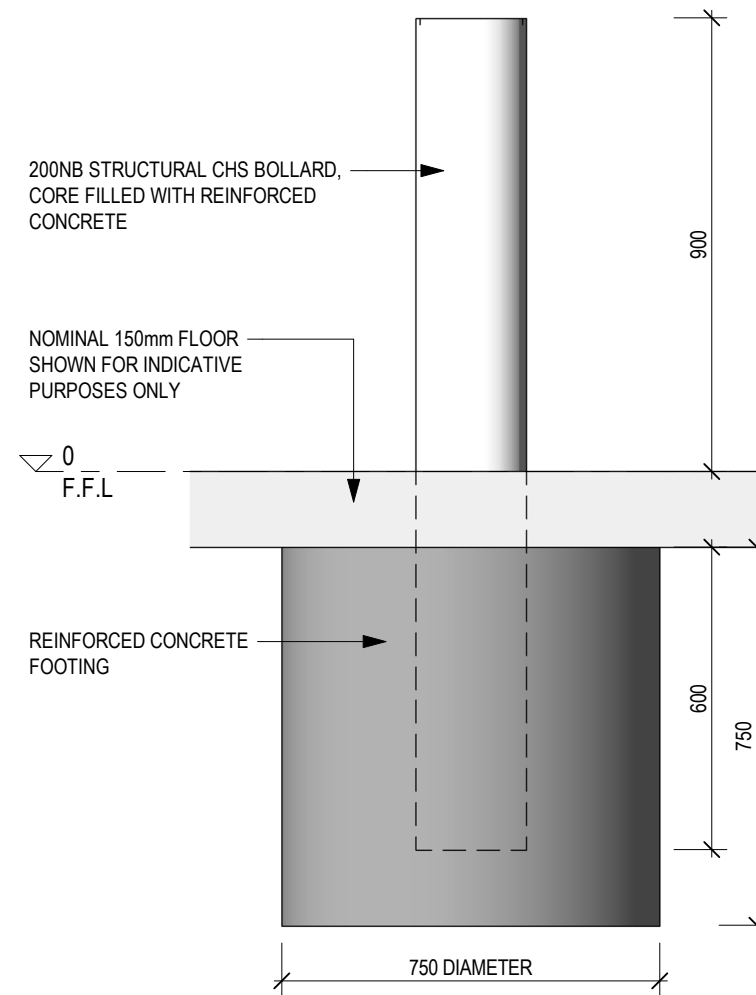

IMPACT FURNITURE RANGE

FFSB008050 (330mm)

FFSB008051 (220mm)

STANDARD BOLLARDS

1 300NB BOLLARD ELEVATION
1:15 @ A3

2 200NB BOLLARD ELEVATION
1:15 @ A3

3 SECTIONAL PERSPECTIVE
@ A3