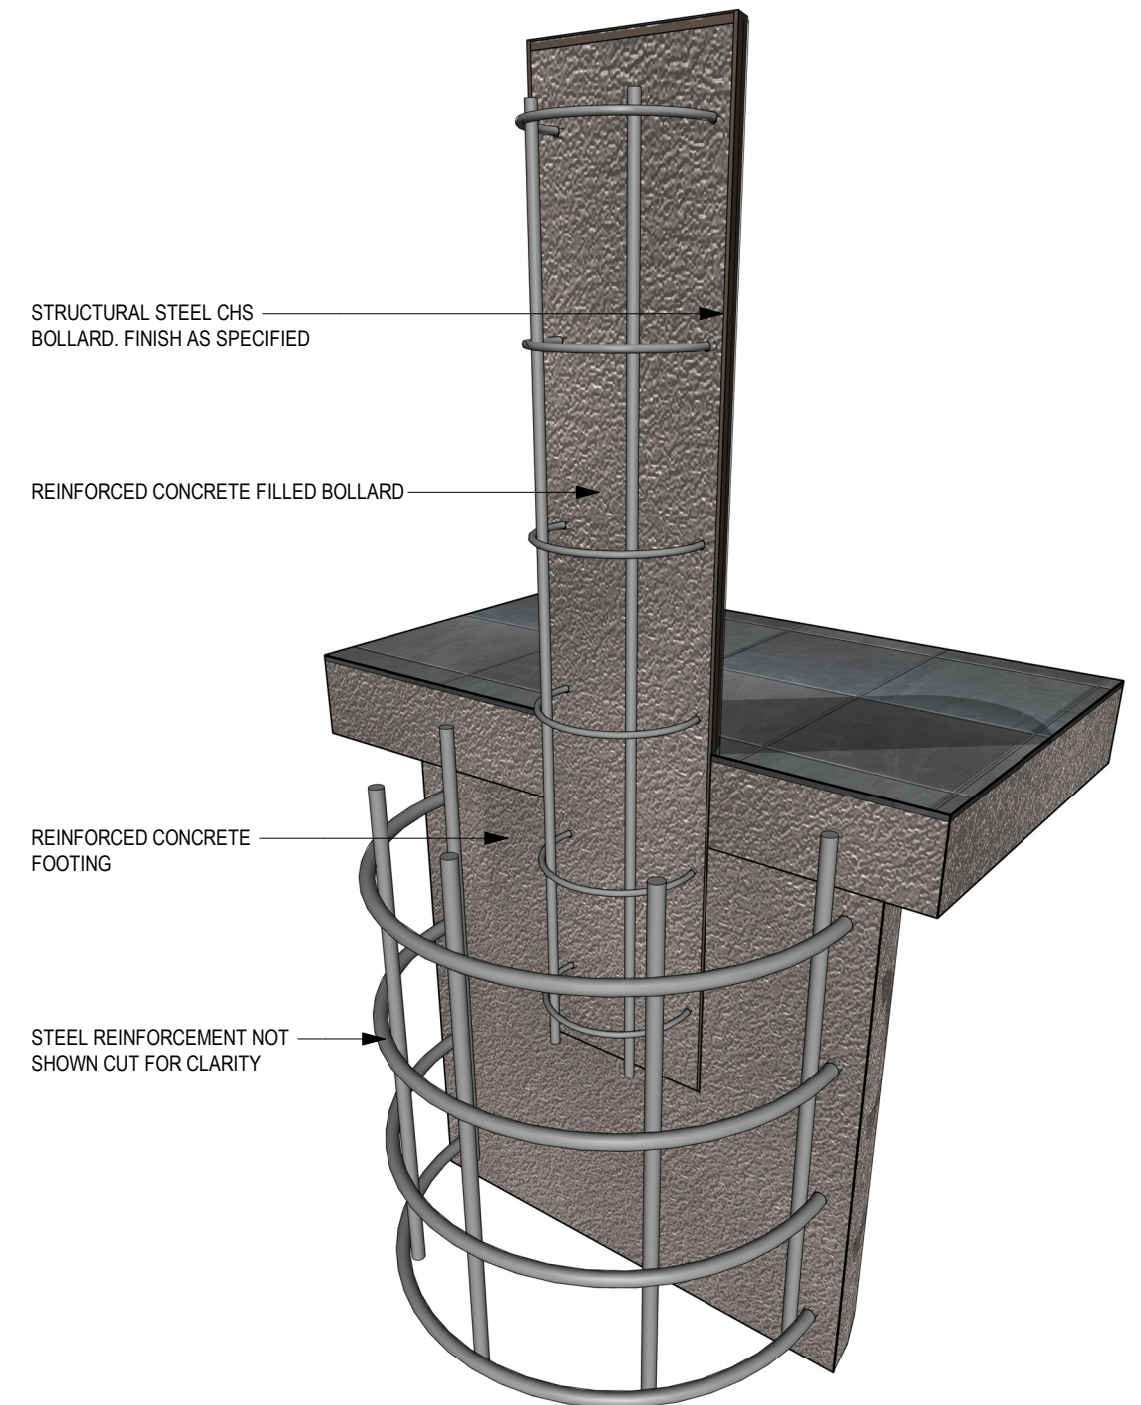

IMPACT FURNITURE RANGE

FFSB008050 (330mm)

FFSB008051 (220mm)

STANDARD BOLLARDS

1 300NB BOLLARD ELEVATION
1:15 @ A3

2 200NB BOLLARD ELEVATION
1:15 @ A3

3 SECTIONAL PERSPECTIVE
@ A3