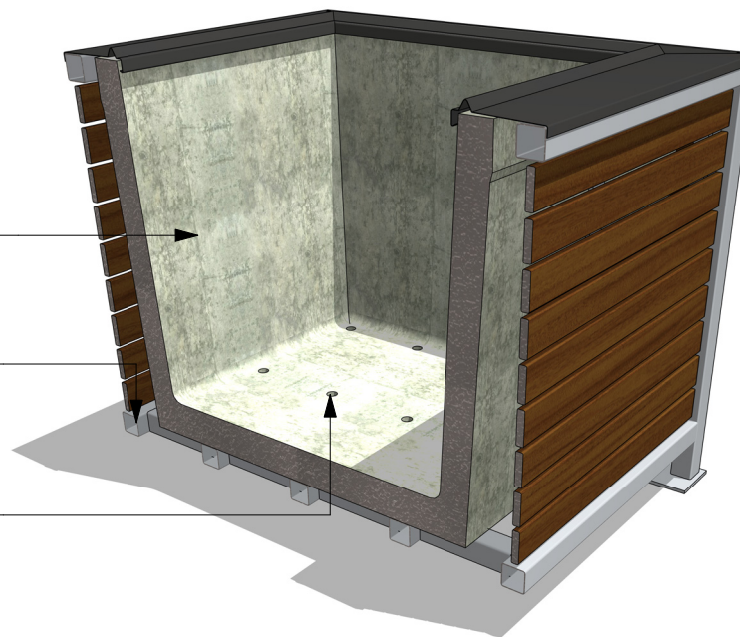

IMPACT FURNITURE RANGE

FFB014006 PLANTER BOX - SQUARE 1350

4 ELEVATIONAL PERSPECTIVE
@ A3

1 SECTIONAL PERSPECTIVE
@ A3

3 PLAN
001 1 : 20 @ A3

2 END ELEVATION
1 : 20 @ A3

APPROX WEIGHT PER UNIT: 500kg