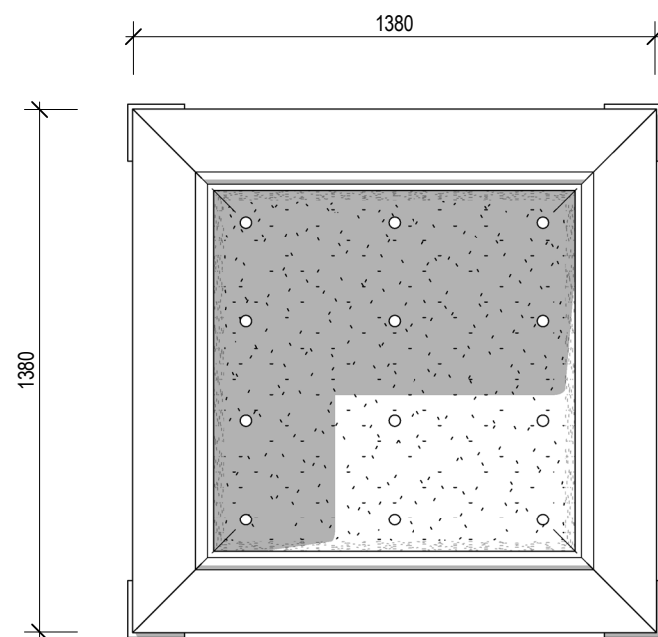

IMPACT FURNITURE RANGE

FFB014006 PLANTER BOX - SQUARE 1350

4 ELEVATIONAL PERSPECTIVE
@ A3

1 SECTIONAL PERSPECTIVE
@ A3

3 PLAN
001 1 : 20 @ A3

2 END ELEVATION
1 : 20 @ A3

APPROX WEIGHT PER UNIT: 500kg