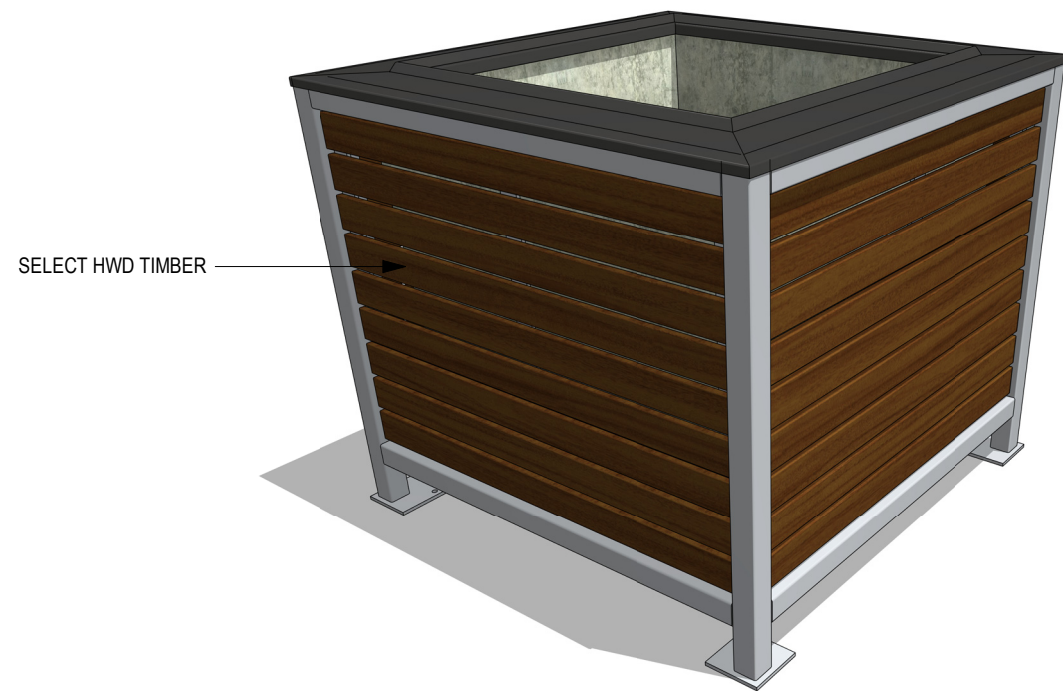

IMPACT FURNITURE RANGE

FFB014006 PLANTER BOX - SQUARE 1350

4 ELEVATIONAL PERSPECTIVE
@ A3

1 SECTIONAL PERSPECTIVE
@ A3

3 PLAN
001 1 : 20 @ A3

2 END ELEVATION
1 : 20 @ A3

APPROX WEIGHT PER UNIT: 500kg