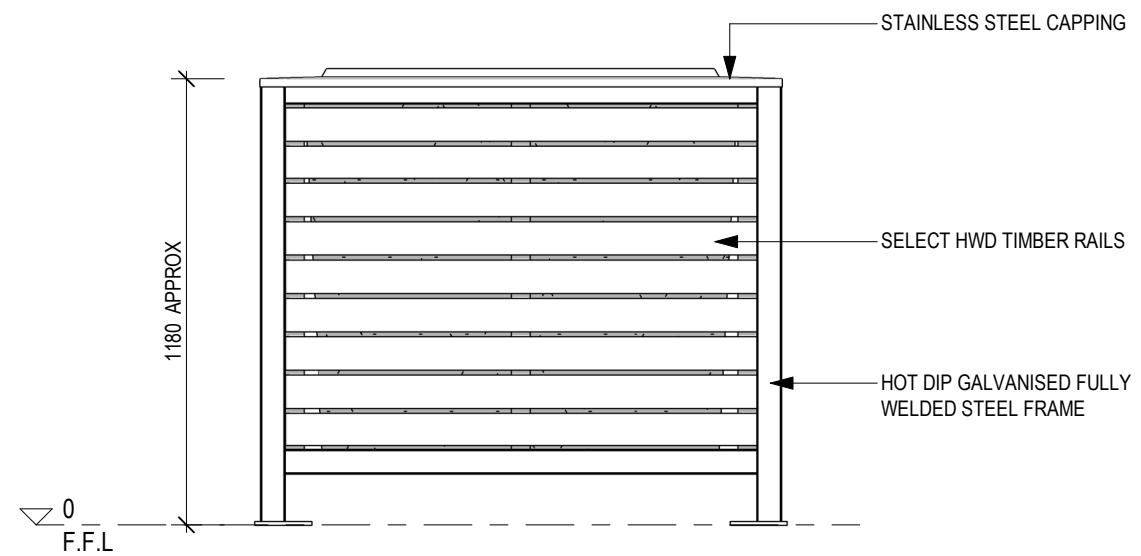

IMPACT FURNITURE RANGE

FFB014006 PLANTER BOX - SQUARE 1350

4 ELEVATIONAL PERSPECTIVE
@ A3

1 SECTIONAL PERSPECTIVE
@ A3

3 PLAN
001 1 : 20 @ A3

2 END ELEVATION
1 : 20 @ A3

APPROX WEIGHT PER UNIT: 500kg