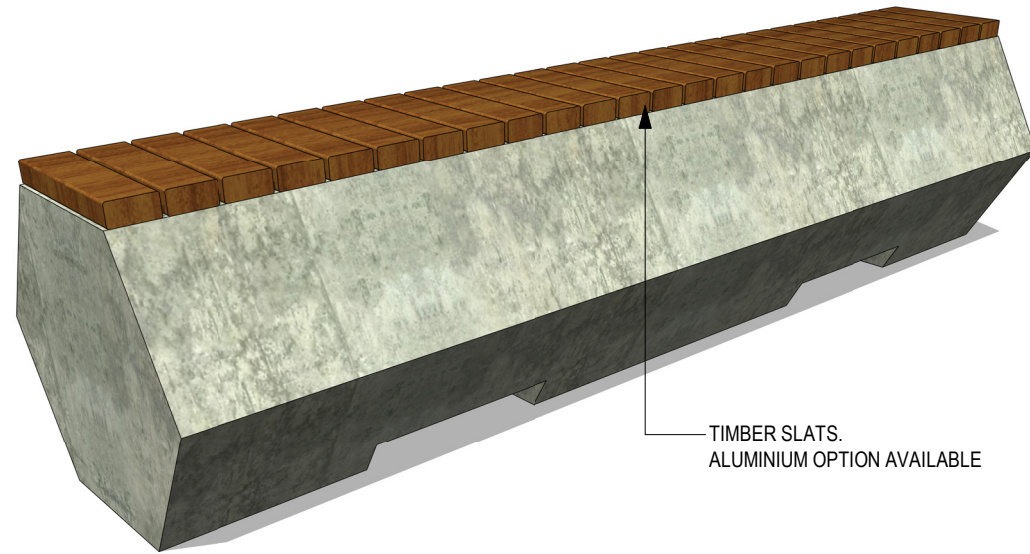

IMPACT FURNITURE RANGE

FFSB001072 STANDARD HEX BENCH - 1800

1 ELEVATIONAL PERSPECTIVE
@ A3

2 SECTIONAL PERSPECTIVE
@ A3

3 PLAN
001 1:10 @ A3

4 END ELEVATION
1:10 @ A3

APPROX WEIGHT PER UNIT: 800kgs