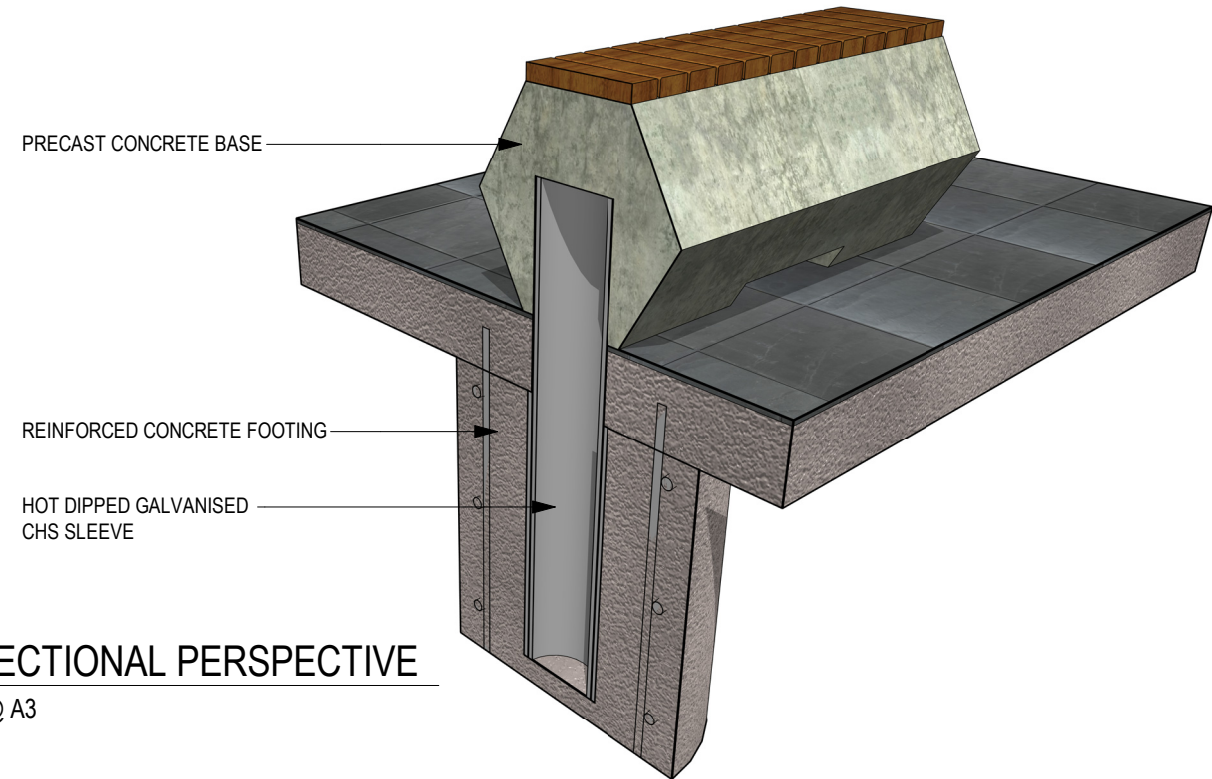

IMPACT FURNITURE RANGE

FFSB001072 STANDARD HEX BENCH - 1800

1 ELEVATIONAL PERSPECTIVE
@ A3

2 SECTIONAL PERSPECTIVE
@ A3

3 PLAN
001 1:10 @ A3

4 END ELEVATION
1:10 @ A3

APPROX WEIGHT PER UNIT: 800kgs