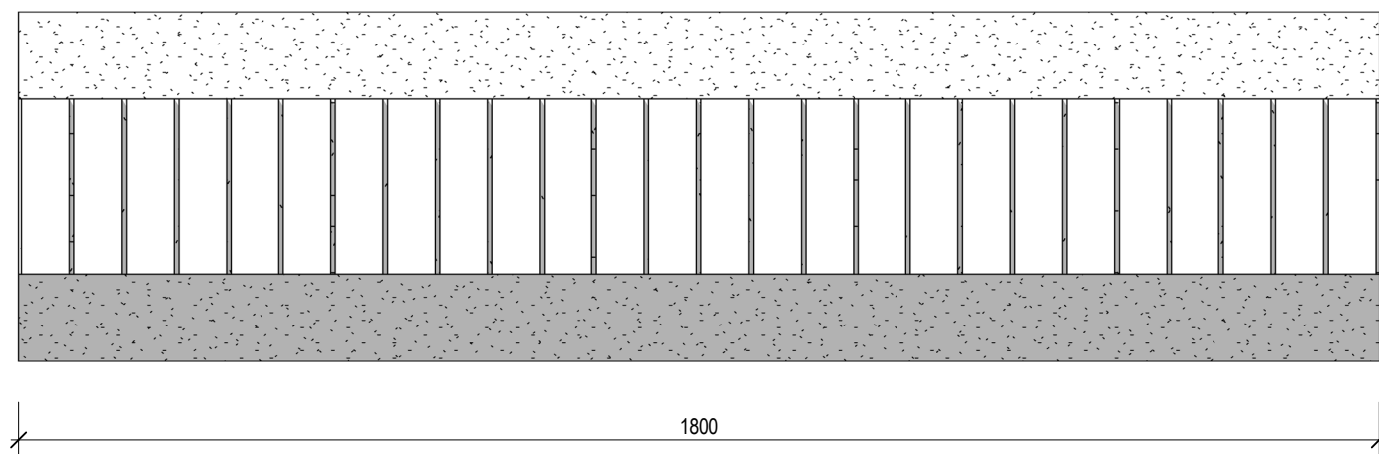

IMPACT FURNITURE RANGE

FFSB001072 STANDARD HEX BENCH - 1800

1 ELEVATIONAL PERSPECTIVE
@ A3

2 SECTIONAL PERSPECTIVE
@ A3

3 PLAN
001 1:10 @ A3

4 END ELEVATION
1:10 @ A3

APPROX WEIGHT PER UNIT: 800kgs