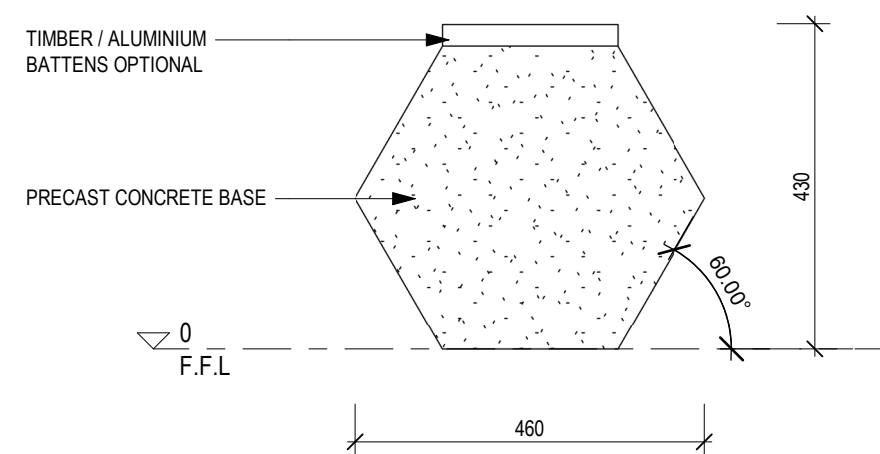

IMPACT FURNITURE RANGE

FFSB001072 STANDARD HEX BENCH - 1800

1 ELEVATIONAL PERSPECTIVE
@ A3

2 SECTIONAL PERSPECTIVE
@ A3

3 PLAN
001 1:10 @ A3

4 END ELEVATION
1:10 @ A3

APPROX WEIGHT PER UNIT: 800kgs