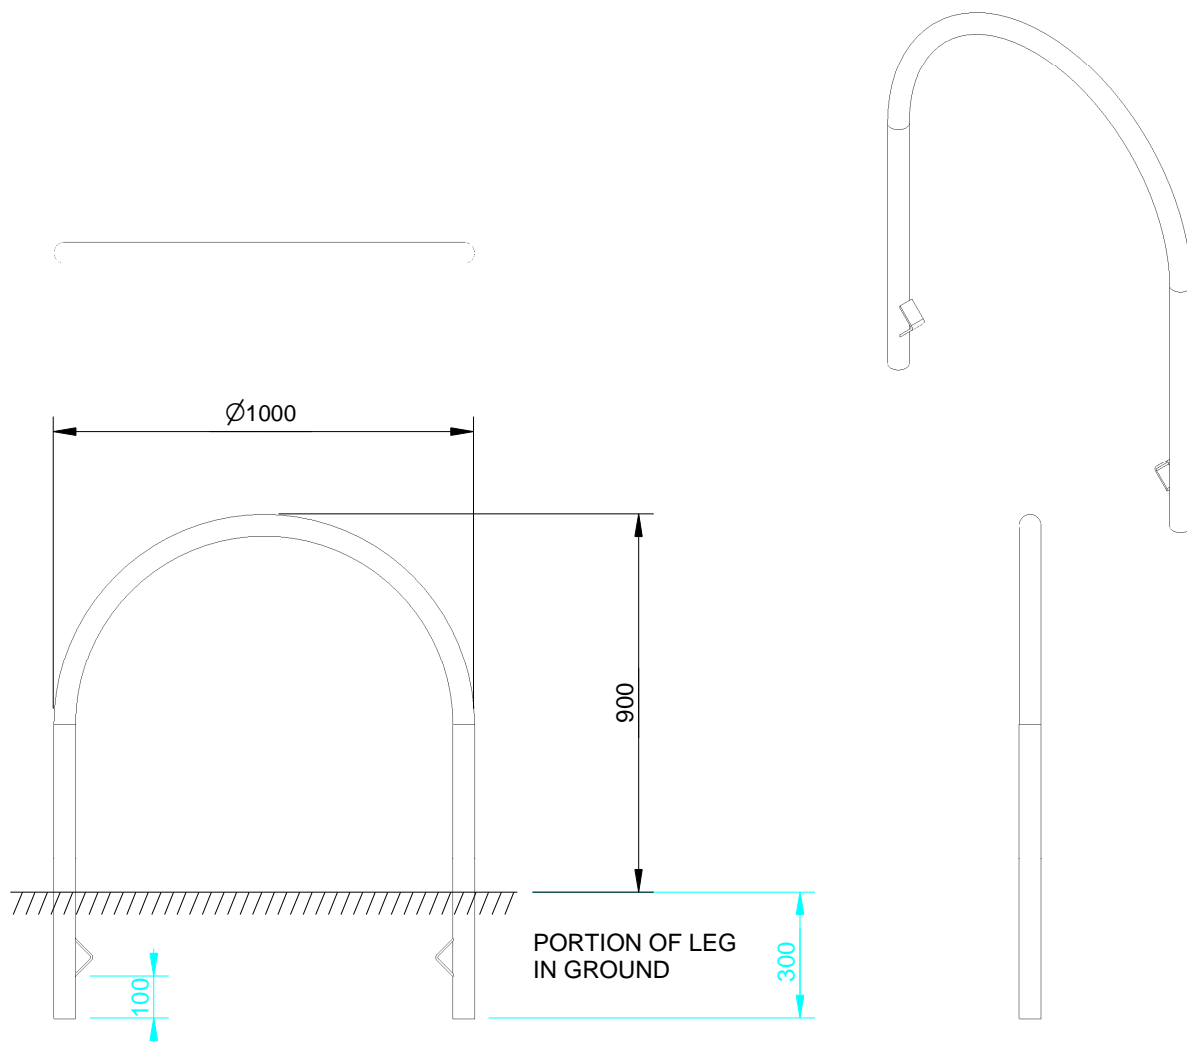

Quality
ISO 9001
SAI GLOBAL

SPECIFICATION:

MATERIAL:

Rolled Tube: Stainless Steel 50.8OD 304 Grade
Inground Lugs: 40x5mm Flat Bar 304 Stainless Steel

DIMENSIONS:

mm unless otherwise stated

FINISH:

Stainless steel components - Polished

GROUND ATTACHEMENT:

In ground

CONFIDENTIAL

REVISION #	DESCRIPTION	BY	DATE	DRAWN	DRAWN DATE	CHECKED	CHECKED DATE	SCALE	A4
								N/A	
1	ORIGINAL DRAWING	SJ	12.5.10	R.CRIGTON	7.2.14				
2	FULL PRODUCT REVIEW	RBC	7.2.14						
3									
4									
5									