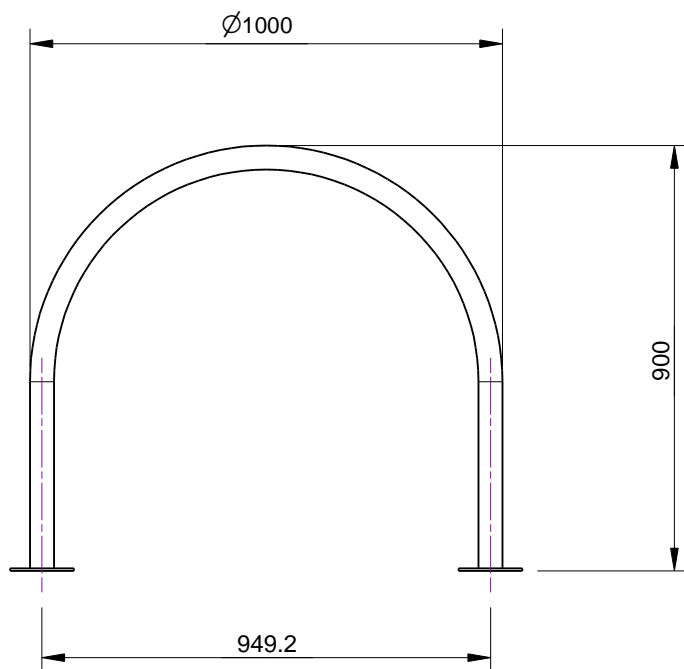

Quality
ISO 9001
SAI GLOBAL

SPECIFICATION:

MATERIAL:

Rolled Tube: Stainless Steel 50.8OD 304 Grade
Base Plates: 5mm Stainless Steel 304 Grade

DIMENSIONS:

mm unless otherwise stated

FINISH:

Stainless steel components - Polished

GROUND ATTACHEMENT:

Bolt down

CONFIDENTIAL

REVISION #	DESCRIPTION	BY	DATE	DRAWN	DRAWN DATE	CHECKED	CHECKED DATE	SCALE	A4
								N/A	
1	ORIGINAL DRAWING	SJ	12.5.10	R.CRIGTON	6.2.14				
2	FULL PRODUCT REVIEW	RBC	6.2.14						
3									
4									
5									
								SINGLE BIKE RACK 304SS - BOLT DOWN SPEC.	
							FFSC010001	REV. 2	SHEET 1 OF 2