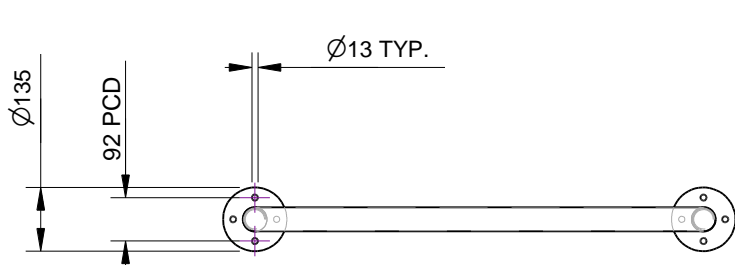

Quality
ISO 9001
SAI GLOBAL

SPECIFICATION:

MATERIAL:

Rolled Tube: Stainless Steel 50.8OD 304 Grade
Base Plates: 5mm Stainless Steel 304 Grade

DIMENSIONS:

mm unless otherwise stated

FINISH:

Stainless steel components - Polished

GROUND ATTACHEMENT:

Bolt down

CONFIDENTIAL

REVISION #	DESCRIPTION	BY	DATE	DRAWN	DRAWN DATE	CHECKED	CHECKED DATE	SCALE	A4
								N/A	
1	ORIGINAL DRAWING	SJ	12.5.10	R.CRIGTON	6.2.14				
2	FULL PRODUCT REVIEW	RBC	6.2.14						
3									
4									
5									
								SINGLE BIKE RACK 304SS - BOLT DOWN SPEC.	
							FFSC010001	REV. 2	SHEET 1 OF 2