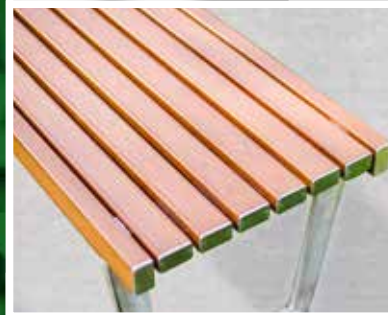

INTRODUCING OUR NEW ALUMINIUM TIMBER EFFECT SLATS

- Highly durable fluted slats
- Very low to zero maintenance required
- Won't warp and bend with temperature variations
- Long life expectancy reducing maintenance expenditure
- T6 Temper 6106 Alloy
- Profile Sizes 63x30, 50x30 - versatile with many street and park furniture products, ideal for prolonging asset life
- Specialised hard wearing powder coat, to create the timber effect - Tasmanian Oak (2x additional timber effect colours coming soon)
- Powder coat finish is the most environmentally friendly industrial coating available, with no VOCs released
- Australian made to meet all of Australia's construction standards and harsh climate
- Manufactured to meet AS/NZS fire propagation standards

Good, Better, Best
- never let it rest -
till your good is better
and your better, best

SPOT THE DIFFERENCE

Due to the highly durable powder coat base, Aluminium Timber Effect slats will withstand all reasonable force and not show chipping, flaking or peeling as per AS3715 standards.

For select products, Aluminium Timber Effect slats are concealed with designer riveted Aluminium end caps.

Available as replacement slats for your existing street and park furniture products with measure, quote and installation service available.