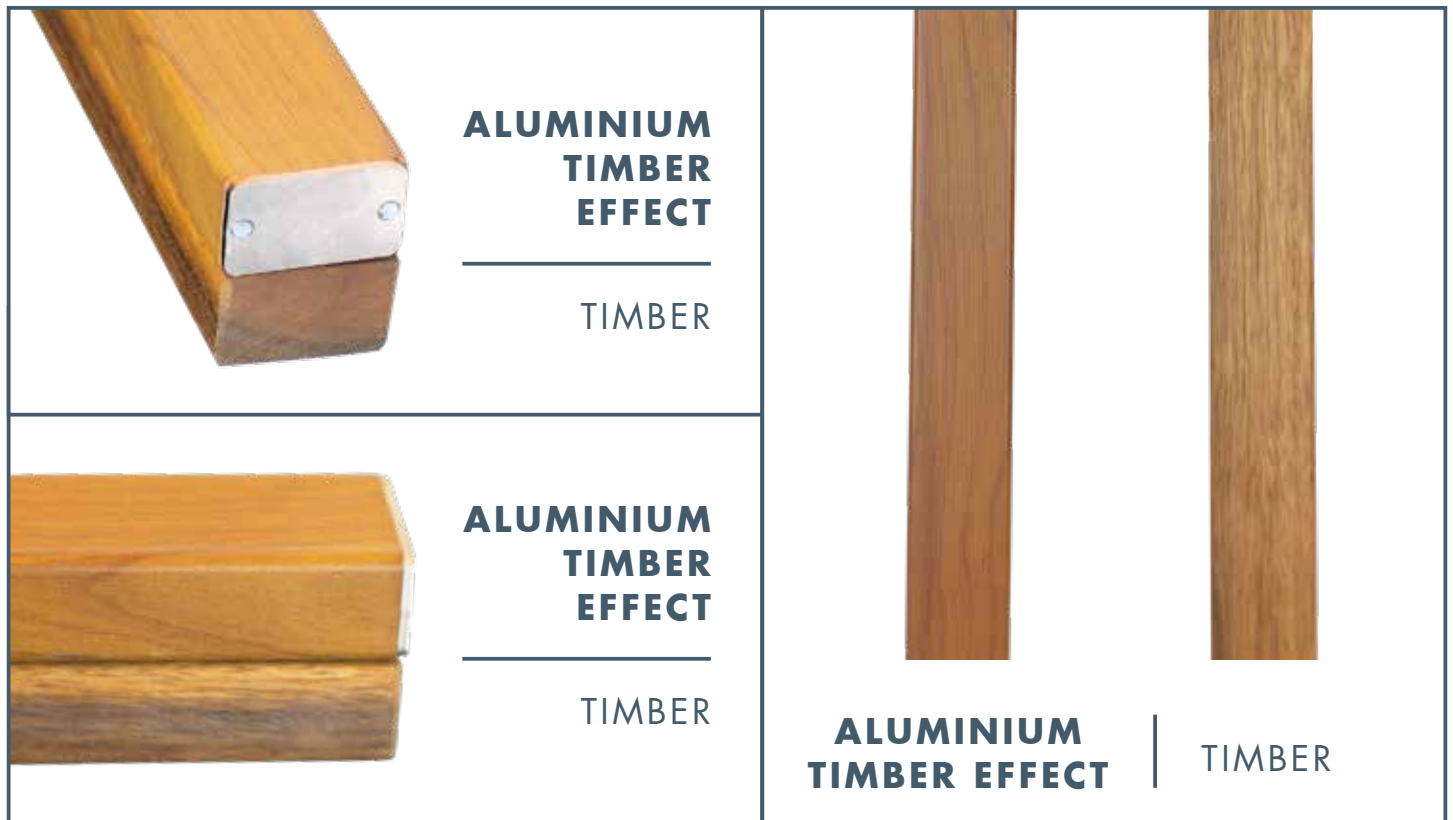

INTRODUCING OUR NEW ALUMINIUM TIMBER EFFECT SLATS

- Highly durable fluted slats
- Very low to zero maintenance required
- Won't warp and bend with temperature variations
- Long life expectancy reducing maintenance expenditure
- T6 Temper 6106 Alloy
- Profile Sizes 63x30, 50x30 - versatile with many street and park furniture products, ideal for prolonging asset life
- Specialised hard wearing powder coat, to create the timber effect - Tasmanian Oak (2x additional timber effect colours coming soon)
- Powder coat finish is the most environmentally friendly industrial coating available, with no VOCs released
- Australian made to meet all of Australia's construction standards and harsh climate
- Manufactured to meet AS/NZS fire propagation standards

Good, Better, Best
- never let it rest -
till your good is better
and your better, best

SPOT THE DIFFERENCE

Due to the highly durable powder coat base, Aluminium Timber Effect slats will withstand all reasonable force and not show chipping, flaking or peeling as per AS3715 standards.

For select products, Aluminium Timber Effect slats are concealed with designer riveted Aluminium end caps.

Available as replacement slats for your existing street and park furniture products with measure, quote and installation service available.